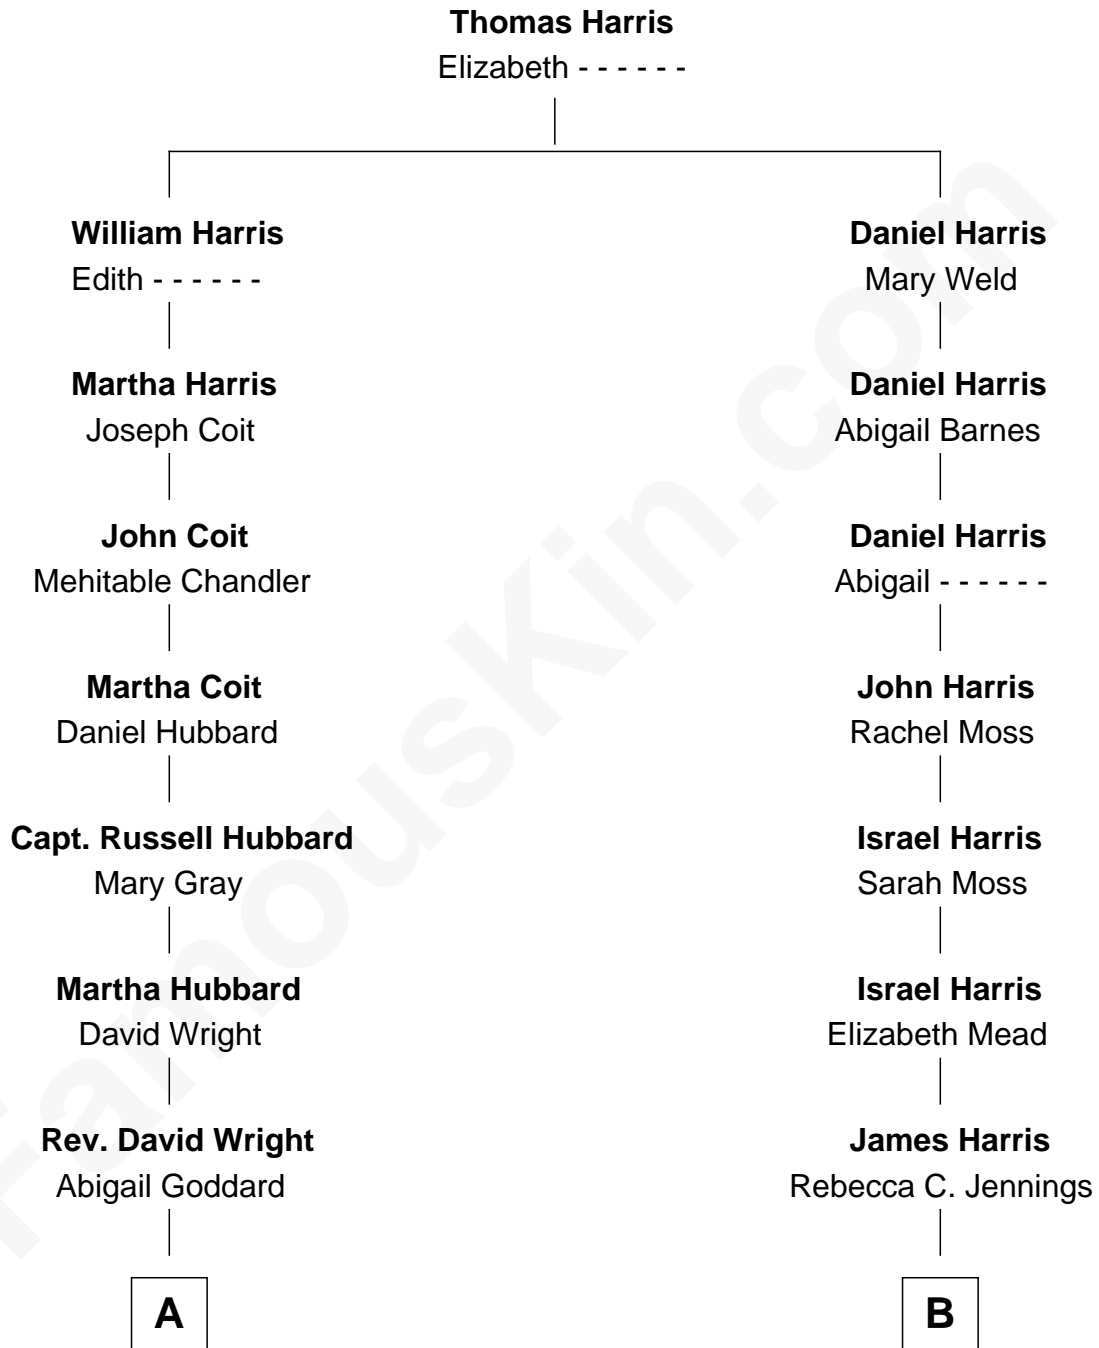

FamousKin.com
Relationship Chart of
Frank Lloyd Wright
American Architect

8th cousin 4 times removed of

Ethan Hawke
Actor, Director, Screenwriter, Novelist

A

William Carey Wright

Anna Lloyd Jones

Frank Lloyd Wright