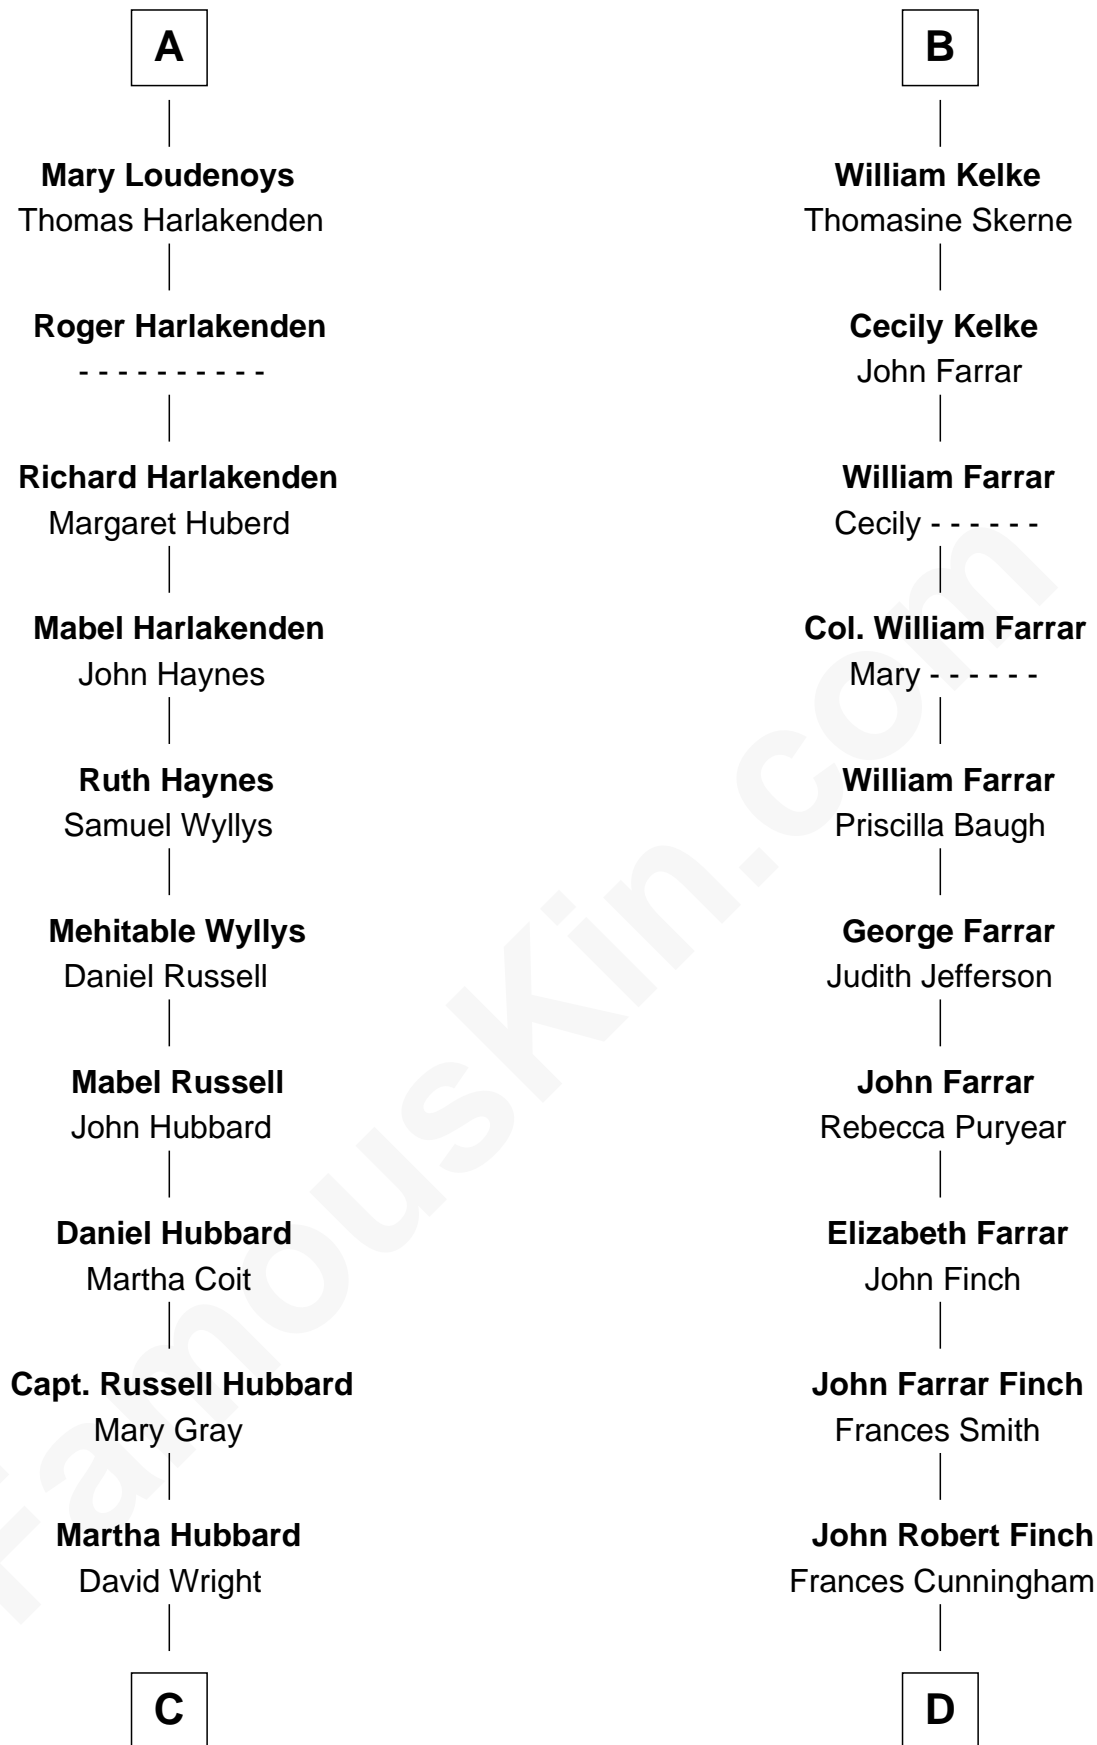

# FamousKin.com Relationship Chart of

**Frank Lloyd Wright**

*American Architect*

19th cousin of

**Harper Lee**

*Author of To Kill a Mockingbird*

**Sir Ralph de Neville**

Alice de Audley

Sir Henry Percy

**Sir Henry Percy**

Elizabeth Mortimer

**Elizabeth Percy**

Sir John Clifford

**Mary Clifford**

Sir Philip Wentworth

**Elizabeth Wentworth**

Sir Martin de la See

**Elizabeth de la See**

Roger Kelke

**Christopher Kelke**

Isabel Gurlington

**B**

**C**

**Rev. David Wright**

Abigail Goddard

**William Carey Wright**

Anna Lloyd Jones

**Frank Lloyd Wright**

*American Architect*

**D**

**James Cunningham Finch**

Ellen Rivers Williams