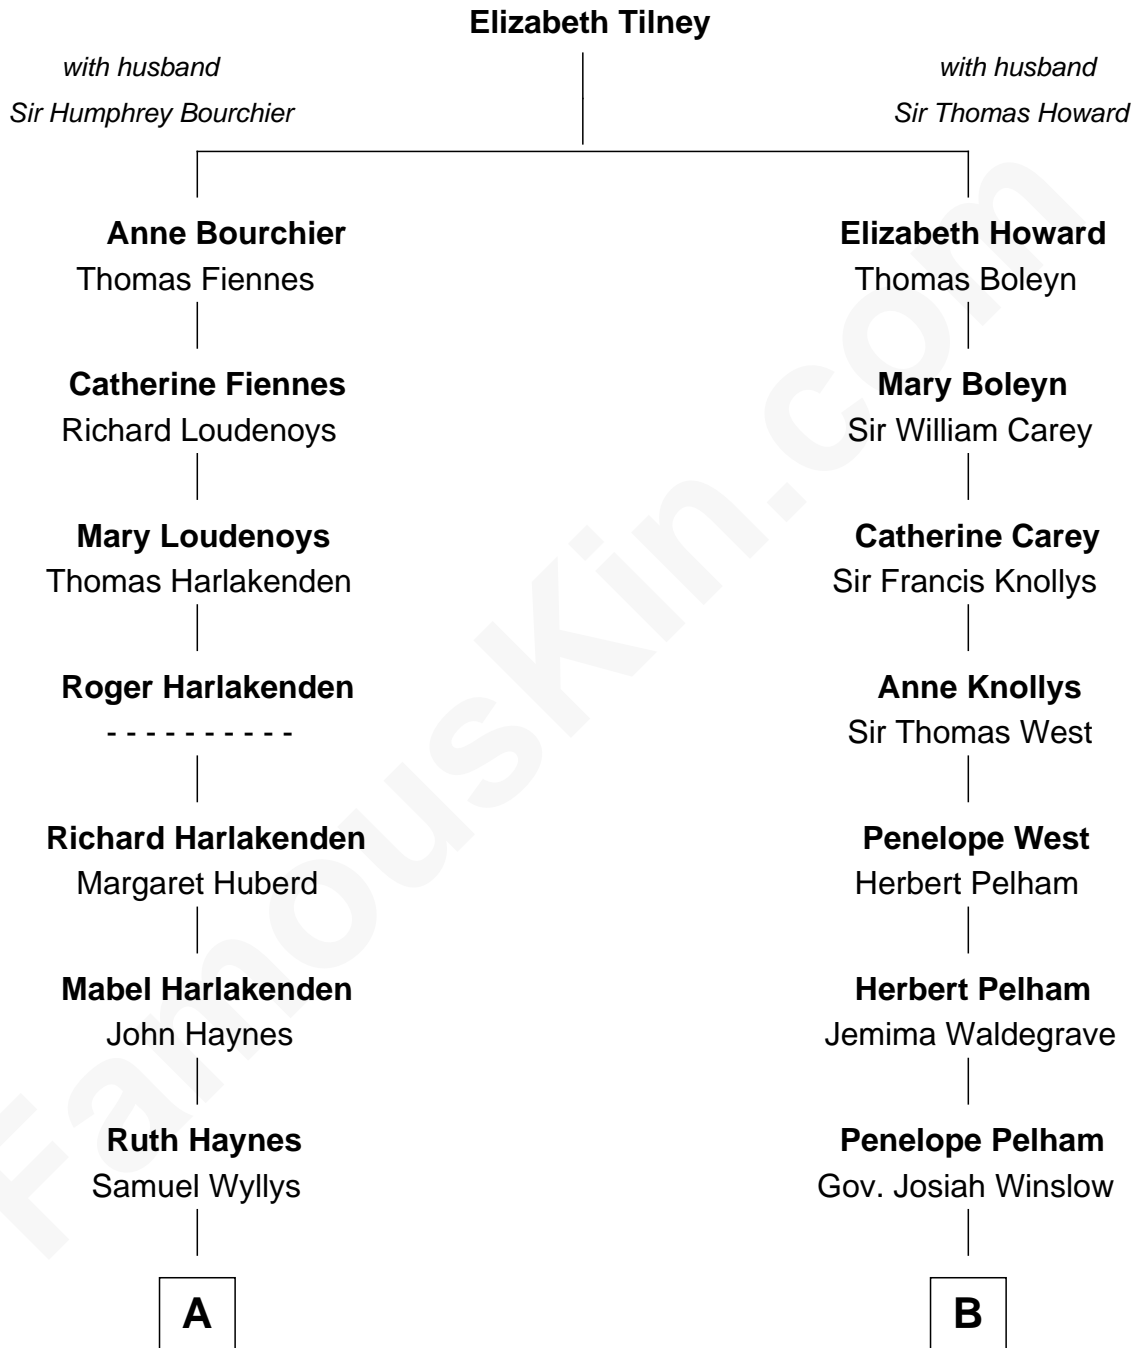

FamousKin.com

Relationship Chart of

Frank Lloyd Wright

American Architect

14th cousin 3 times removed of

John Cena
Movie Actor and WWE Pro Wrestler

John Cena photo by [Edward Joseph Hersom II](#)