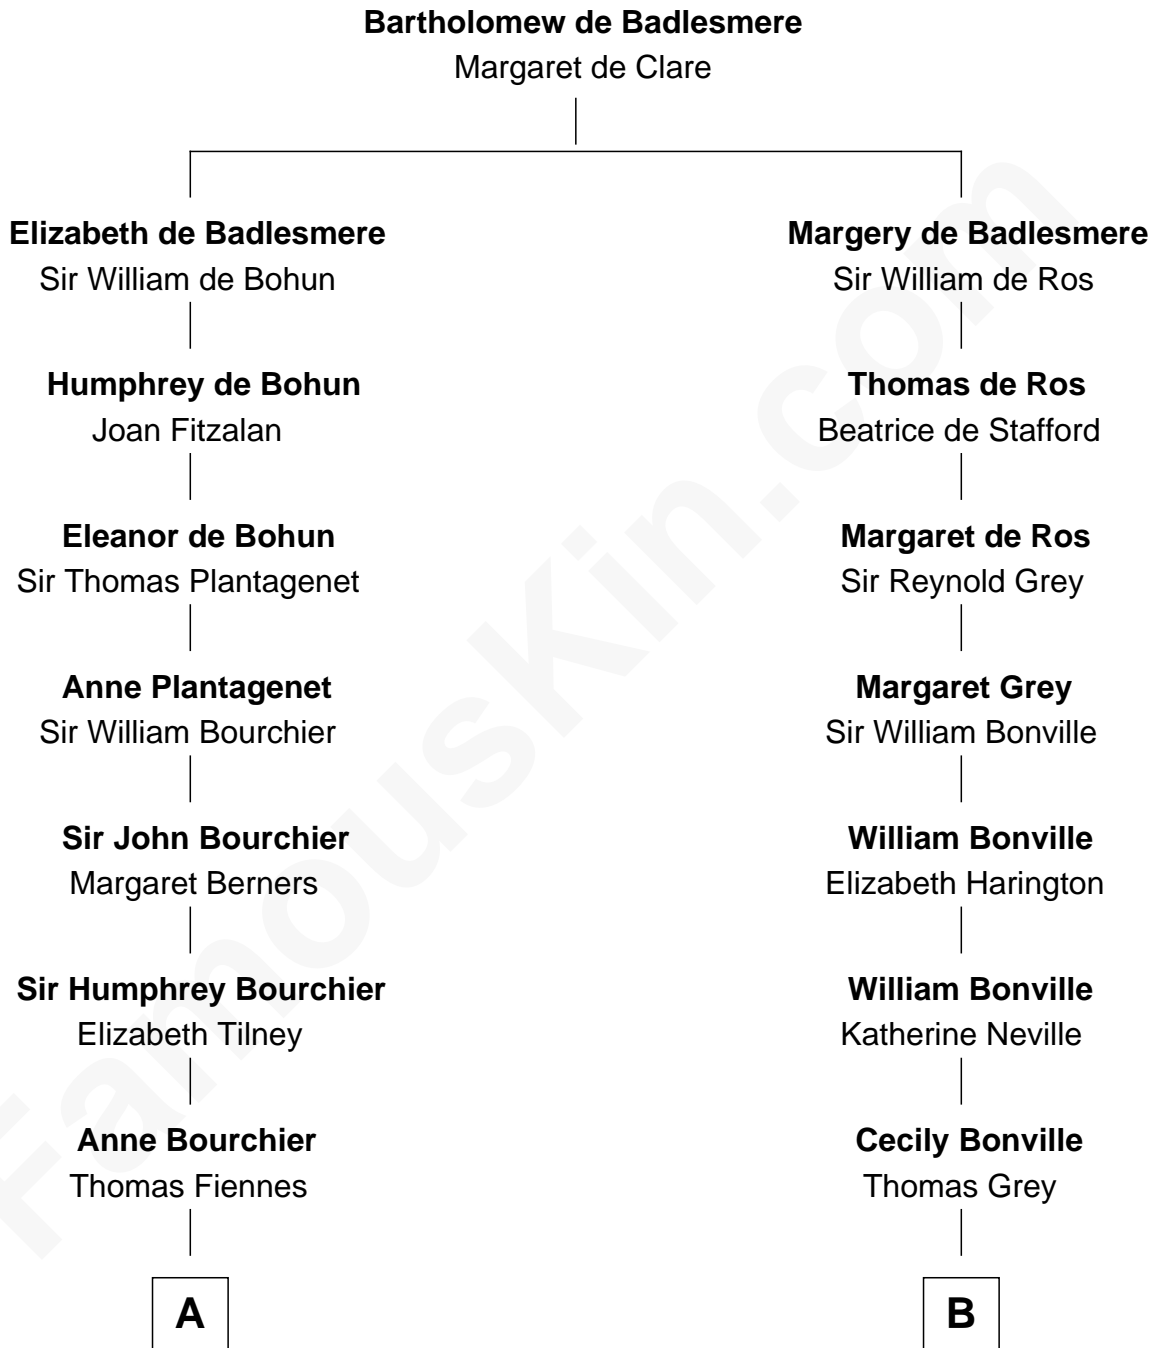

FamousKin.com
Relationship Chart of
Frank Lloyd Wright
American Architect

20th cousin 1 time removed of

J. K. Simmons
TV and Movie Actor

C

Martha Hubbard

David Wright

Rev. David Wright

Abigail Goddard

William Carey Wright

Anna Lloyd Jones

Frank Lloyd Wright

American Architect

D

Sedgwick Russell Hazen

Mary Isabelle Barr

Lewis Jacob Hazen