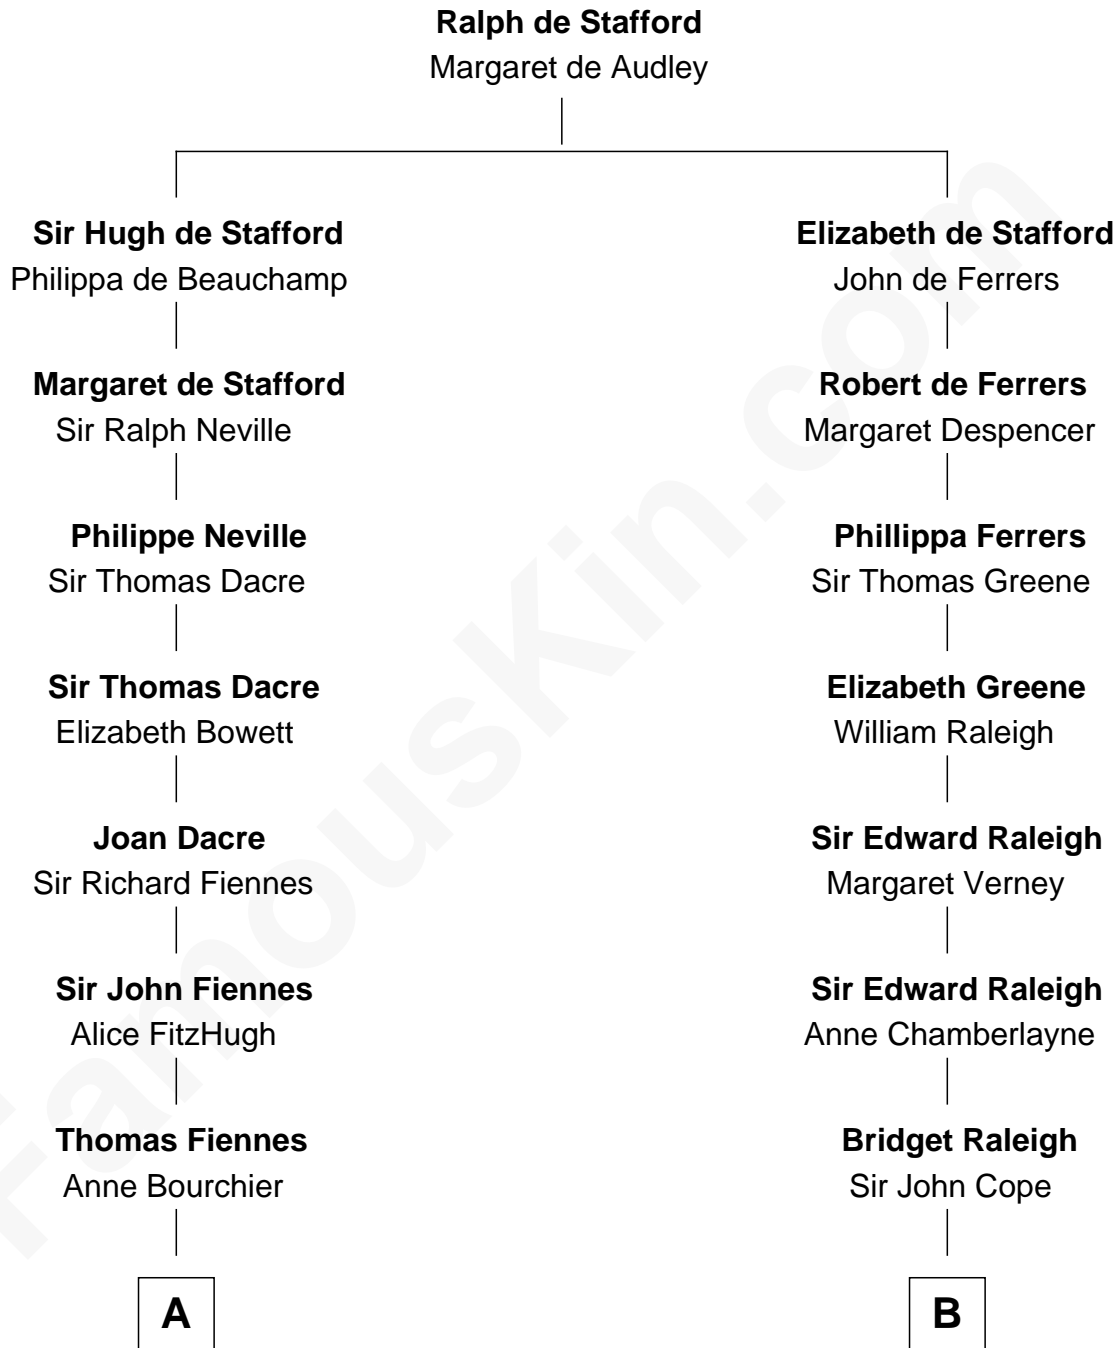

FamousKin.com
Relationship Chart of
Frank Lloyd Wright
American Architect

17th cousin 3 times removed of

Henry Clay Folger

Founder of Folger Shakespeare Library and Chairman of Standard Oil

C

—
Martha Hubbard

David Wright

—
Rev. David Wright

Abigail Goddard

—
William Carey Wright

Anna Lloyd Jones

—
Frank Lloyd Wright

American Architect

FamousKin.com