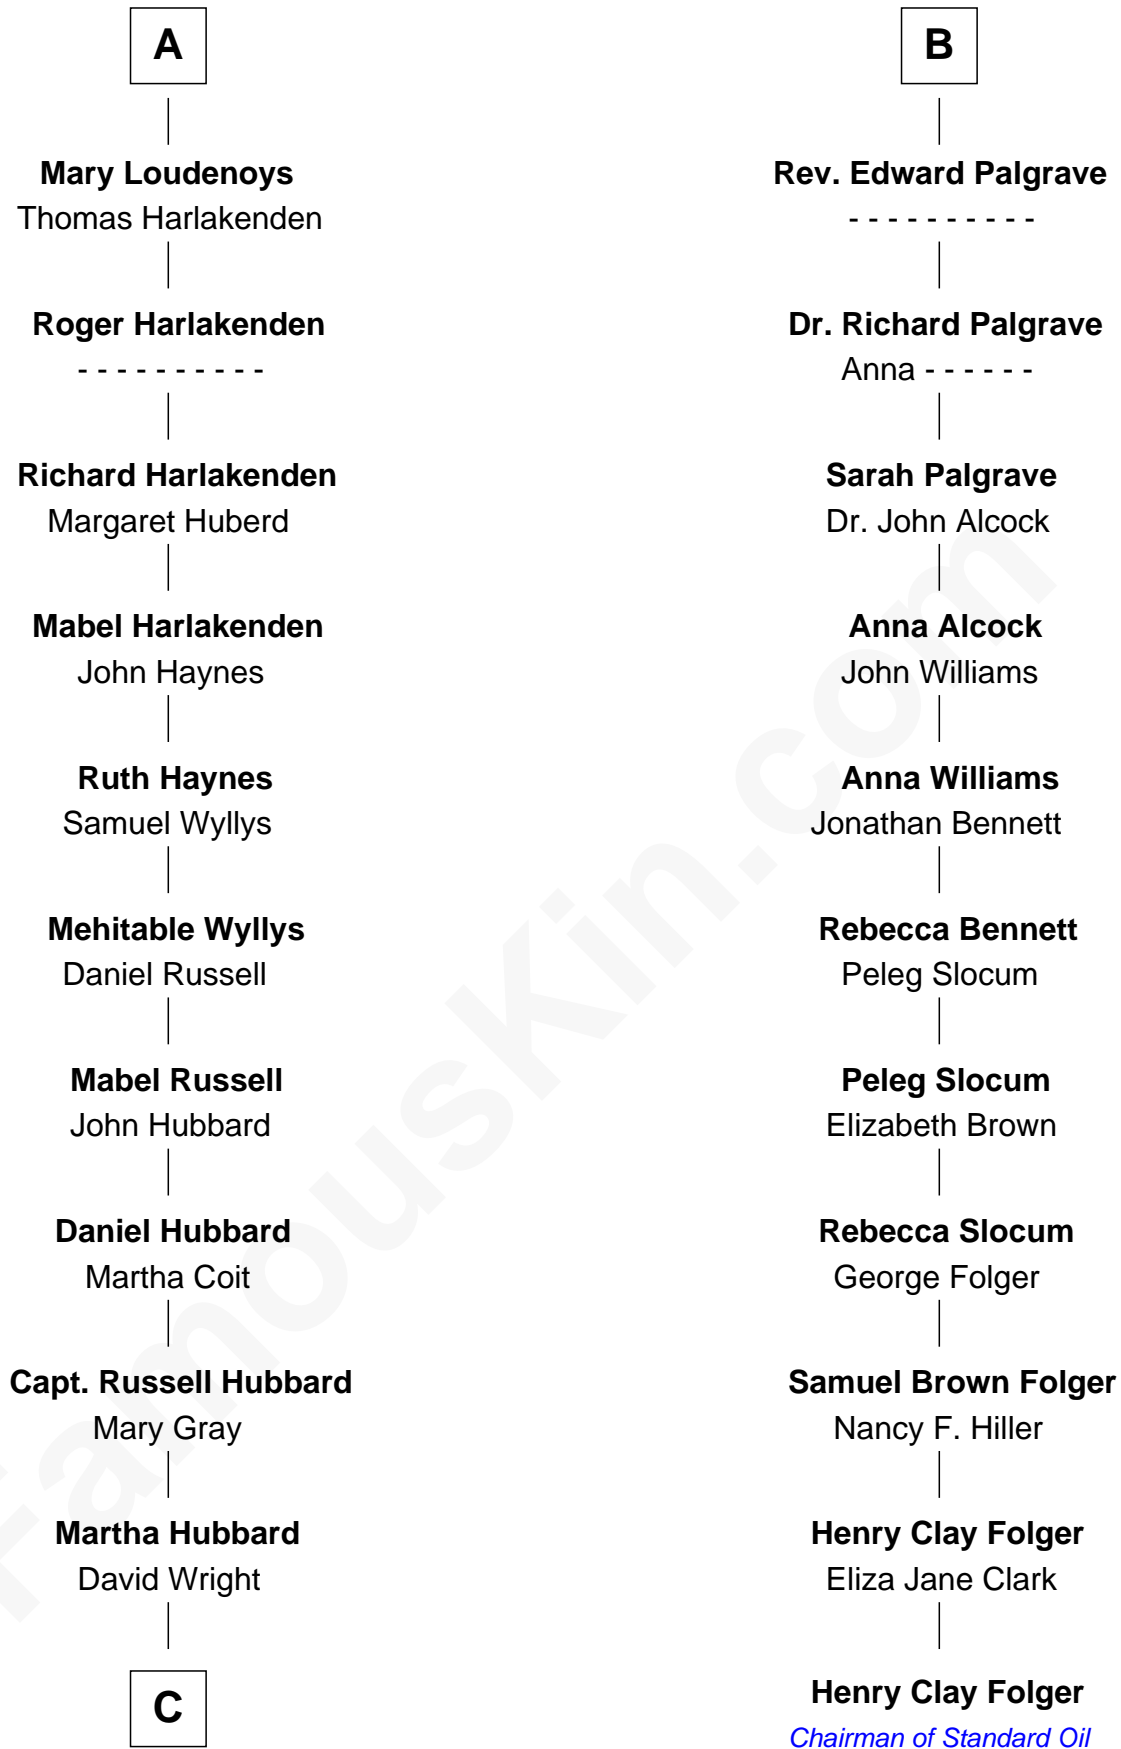

FamousKin.com
Relationship Chart of
Frank Lloyd Wright
American Architect

17th cousin 2 times removed of

Henry Clay Folger

Founder of Folger Shakespeare Library and Chairman of Standard Oil

C

—
Rev. David Wright

Abigail Goddard

—
William Carey Wright

Anna Lloyd Jones

—
Frank Lloyd Wright

American Architect

FamousKin.com