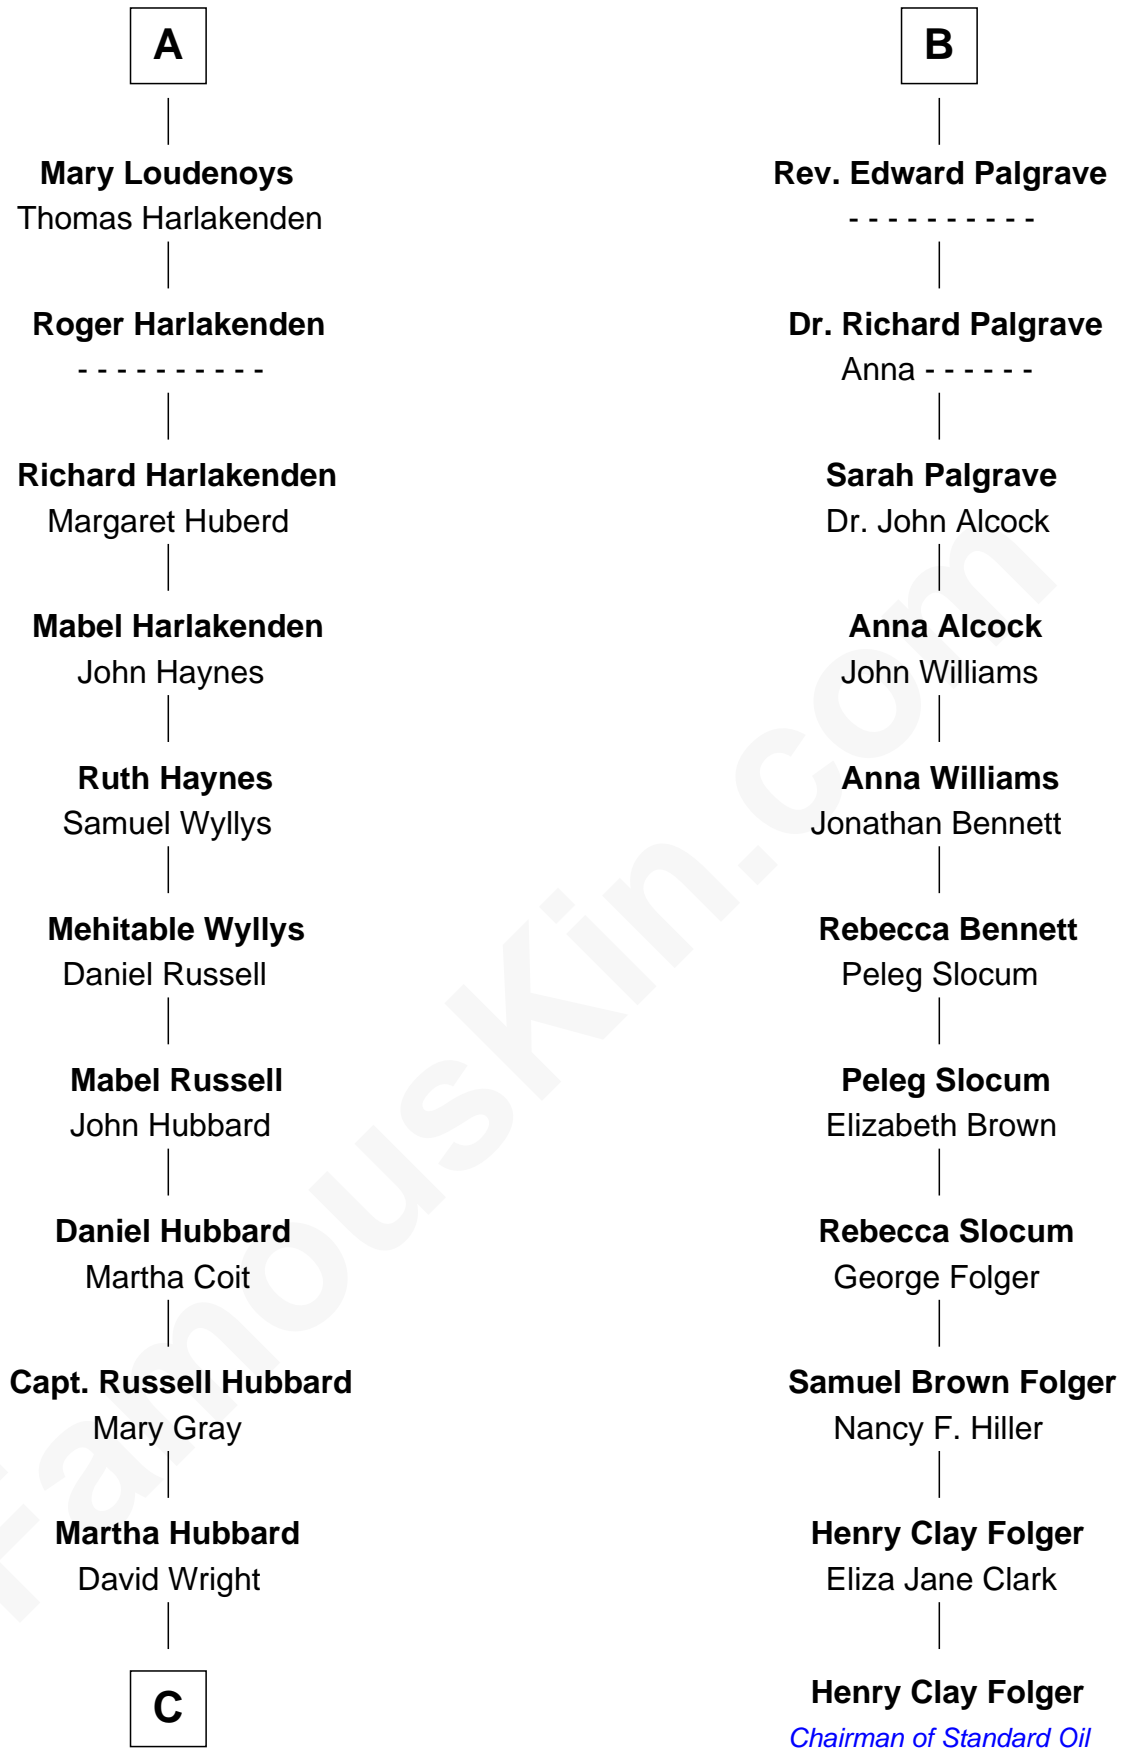

FamousKin.com
Relationship Chart of
Frank Lloyd Wright
American Architect

17th cousin 2 times removed of

Henry Clay Folger

Founder of Folger Shakespeare Library and Chairman of Standard Oil

Sir William de Bohun
 Elizabeth de Badlesmere

C

—
Rev. David Wright

Abigail Goddard

—
William Carey Wright

Anna Lloyd Jones

—
Frank Lloyd Wright

American Architect

FamousKin.com