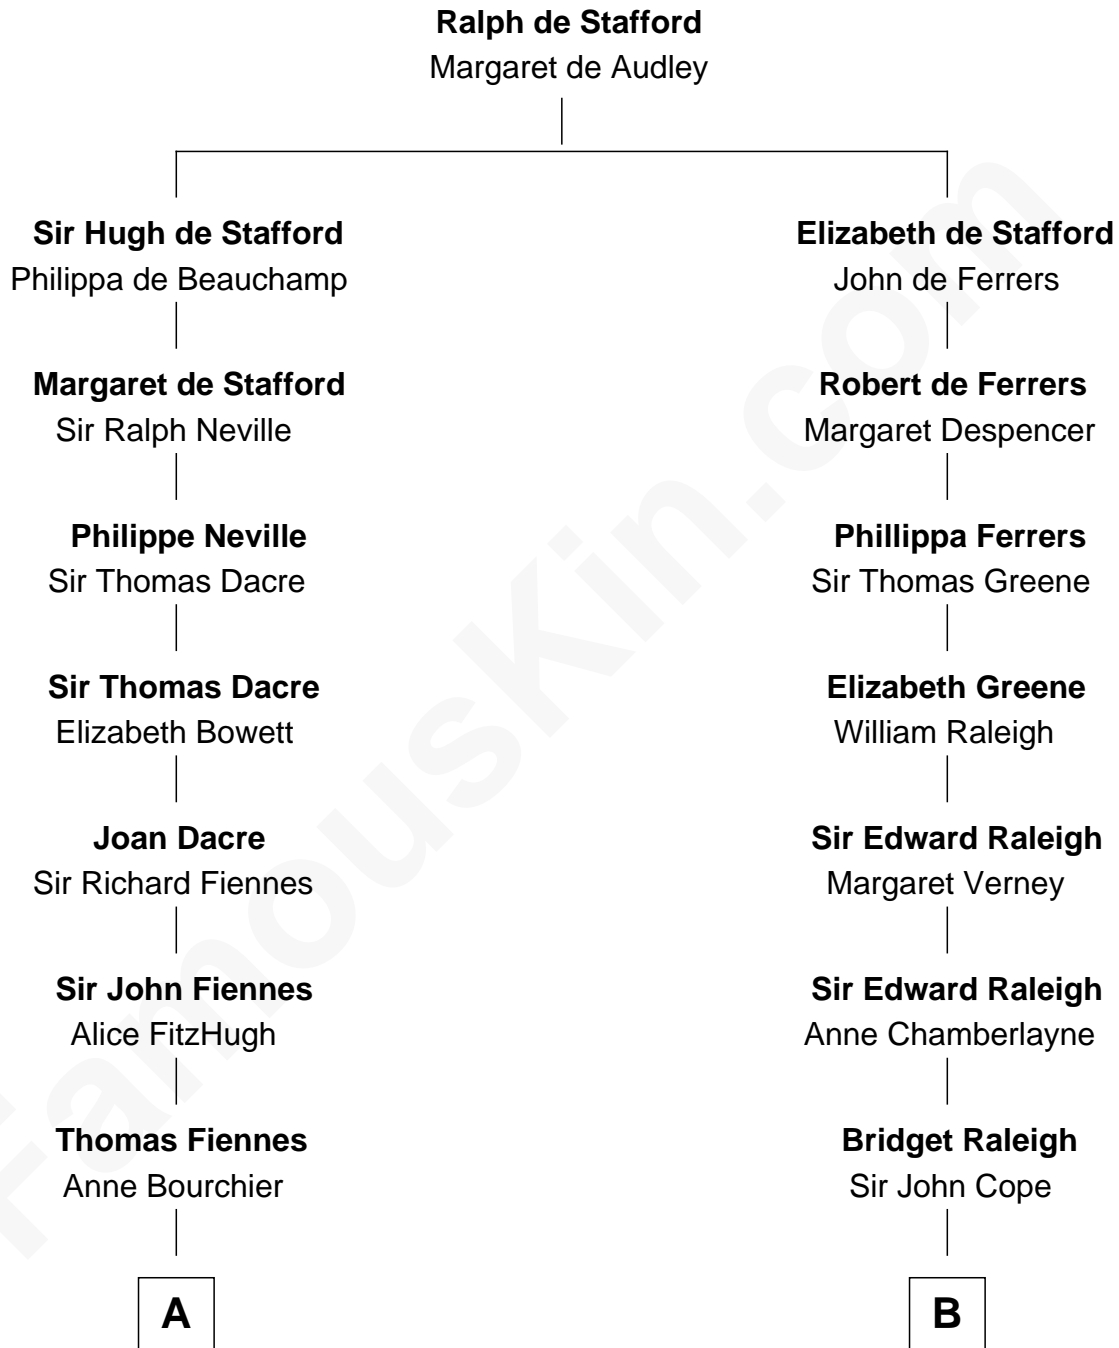

FamousKin.com
Relationship Chart of
Frank Lloyd Wright
American Architect

16th cousin 4 times removed of

J. A. Folger
Founder of Folger Coffee Company

C

—
Martha Hubbard

David Wright

—
Rev. David Wright

Abigail Goddard

—
William Carey Wright

Anna Lloyd Jones

—
Frank Lloyd Wright

American Architect

FamousKin.com