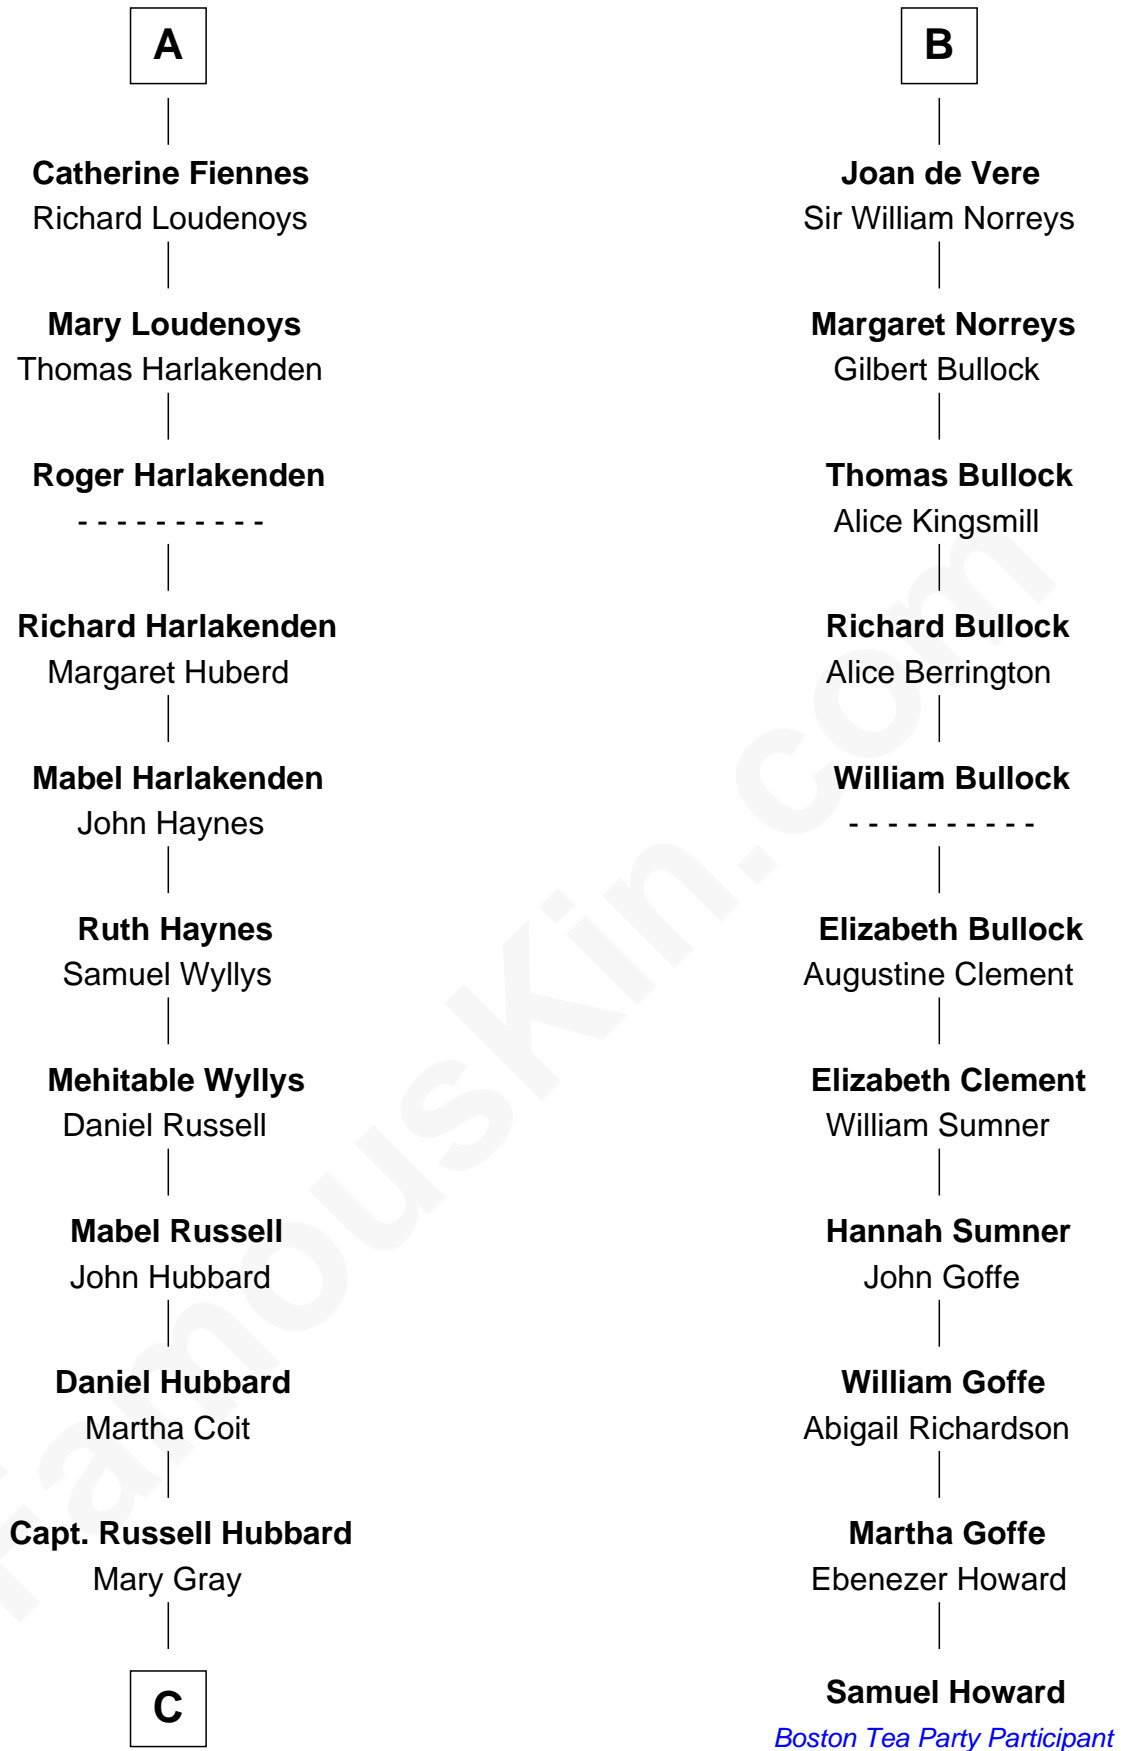

FamousKin.com
Relationship Chart of
Frank Lloyd Wright
American Architect

17th cousin 3 times removed of

Samuel Howard
Boston Tea Party Participant

C

—
Martha Hubbard

David Wright

—
Rev. David Wright

Abigail Goddard

—
William Carey Wright

Anna Lloyd Jones

—
Frank Lloyd Wright

American Architect

FamousKin.com