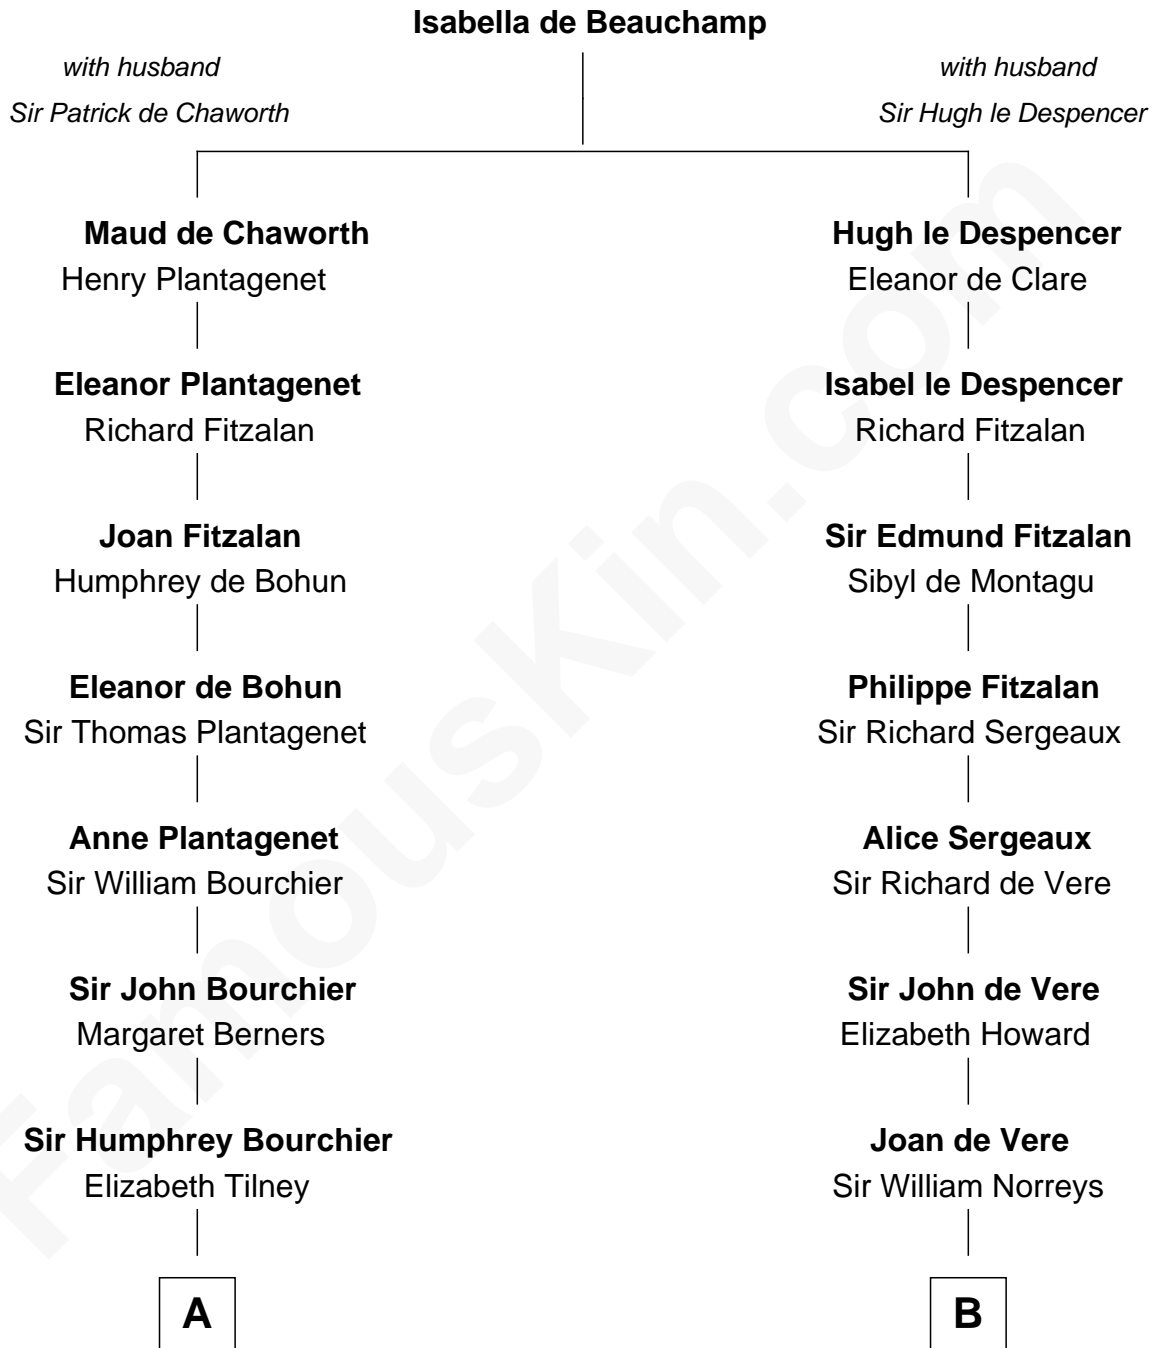

**FamousKin.com**  
**Relationship Chart of**  
**Frank Lloyd Wright**  
*American Architect*

16th cousin 5 times removed of

**Samuel Howard**  
*Boston Tea Party Participant*

**C**

—  
**Capt. Russell Hubbard**

Mary Gray

—  
**Martha Hubbard**

David Wright

—  
**Rev. David Wright**

Abigail Goddard

—  
**William Carey Wright**

Anna Lloyd Jones

—  
**Frank Lloyd Wright**