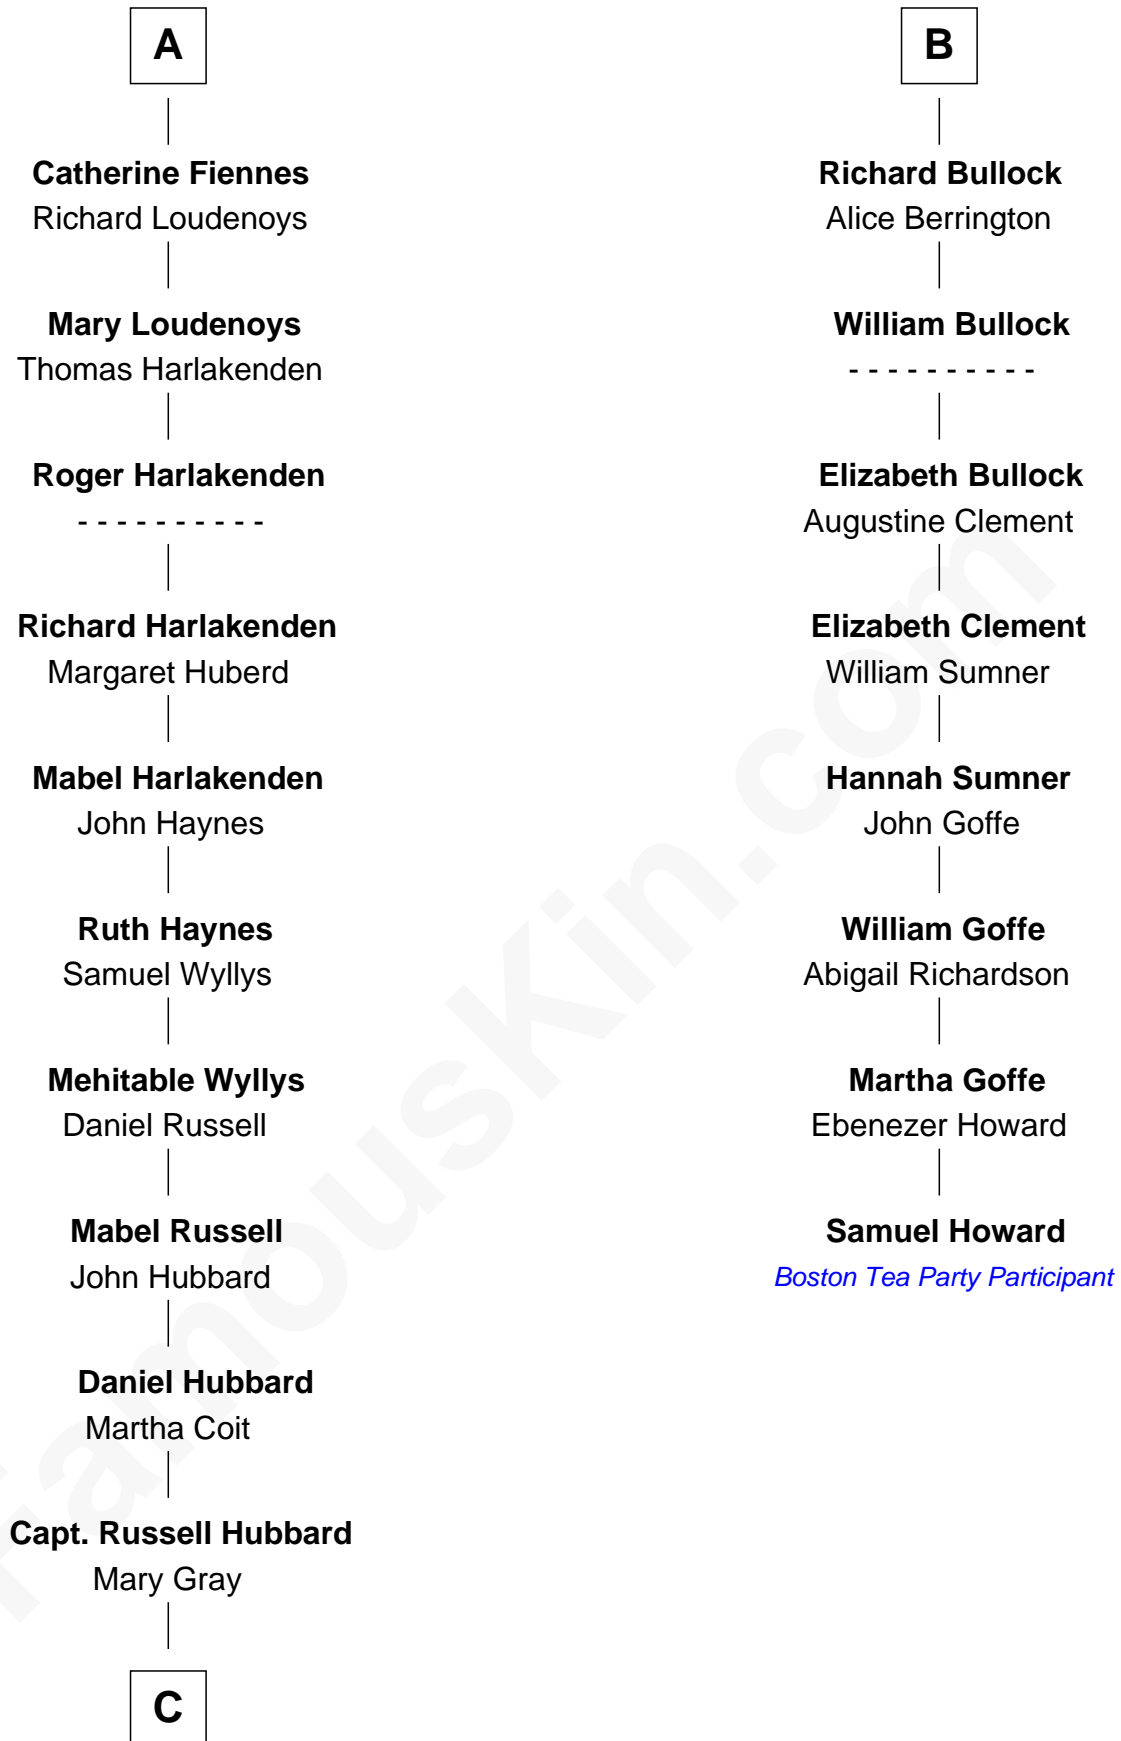

FamousKin.com
Relationship Chart of
Frank Lloyd Wright
American Architect

14th cousin 6 times removed of

Samuel Howard
Boston Tea Party Participant

Bartholomew de Badlesmere
 Margaret de Clare

Elizabeth de Badlesmere

Aubrey de Vere

Alice FitzWalter

Sir Richard de Vere

Alice Sergeaux

Sir John de Vere

Elizabeth Howard

Joan de Vere

Sir William Norreys

Margaret Norreys

Gilbert Bullock

Thomas Bullock

Alice Kingsmill

B

C

—
Martha Hubbard

David Wright