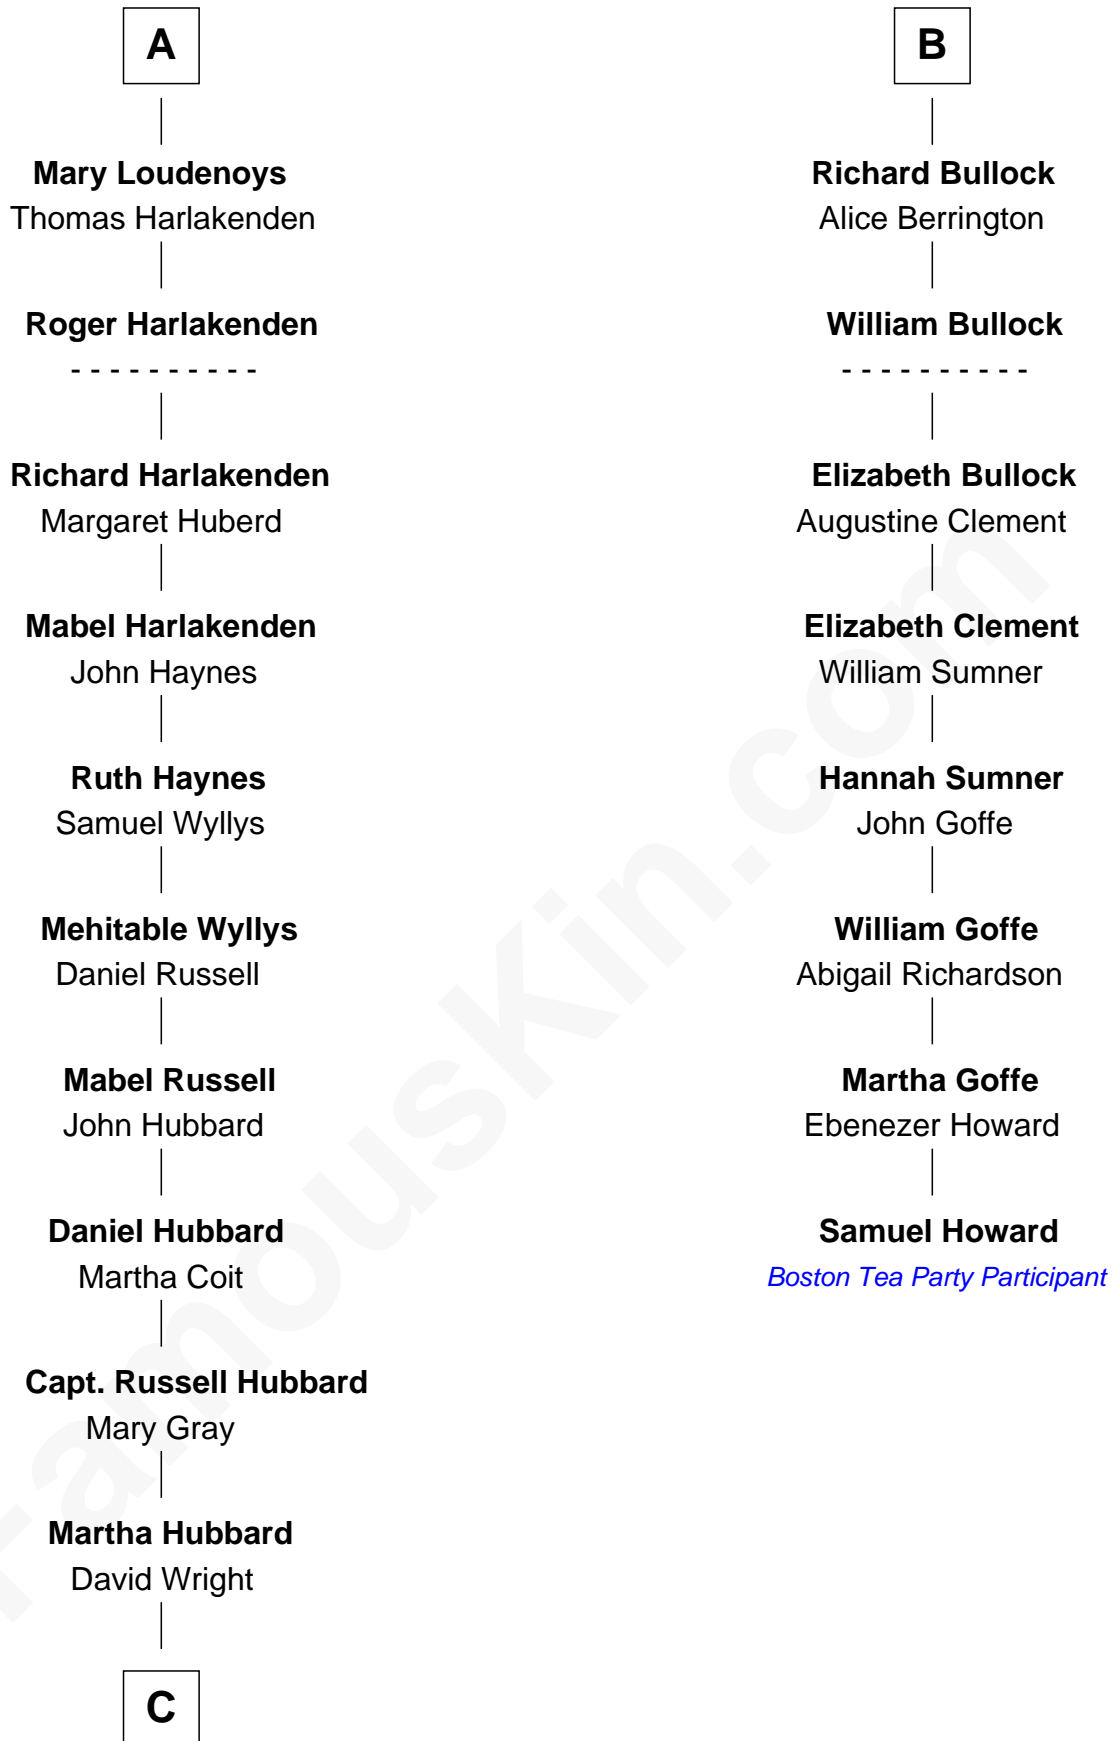

**FamousKin.com**  
**Relationship Chart of**  
**Frank Lloyd Wright**  
*American Architect*

14th cousin 5 times removed of

**Samuel Howard**  
*Boston Tea Party Participant*

**C**

—  
**Rev. David Wright**

Abigail Goddard

—  
**William Carey Wright**

Anna Lloyd Jones

—  
**Frank Lloyd Wright**

*American Architect*

FamousKin.com