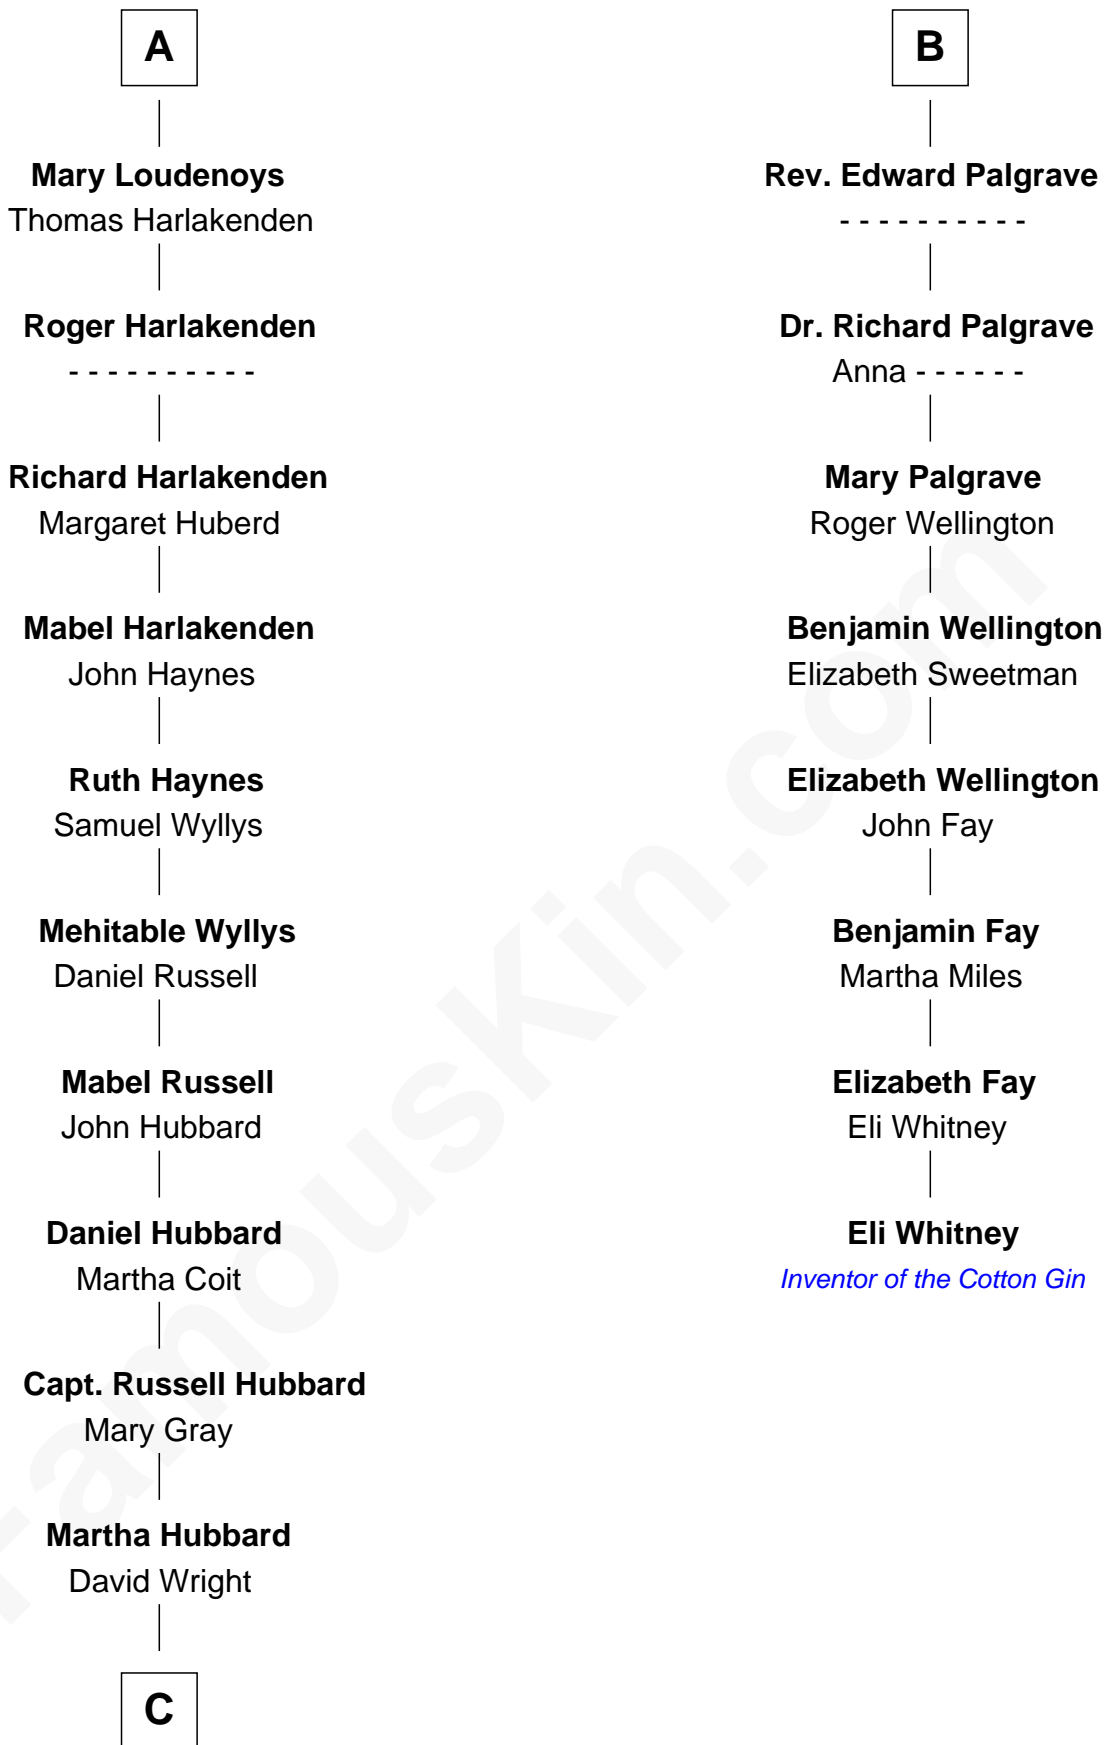

FamousKin.com
Relationship Chart of
Frank Lloyd Wright
American Architect

14th cousin 5 times removed of
Eli Whitney
Inventor of the Cotton Gin

C

—
Rev. David Wright

Abigail Goddard

—
William Carey Wright

Anna Lloyd Jones