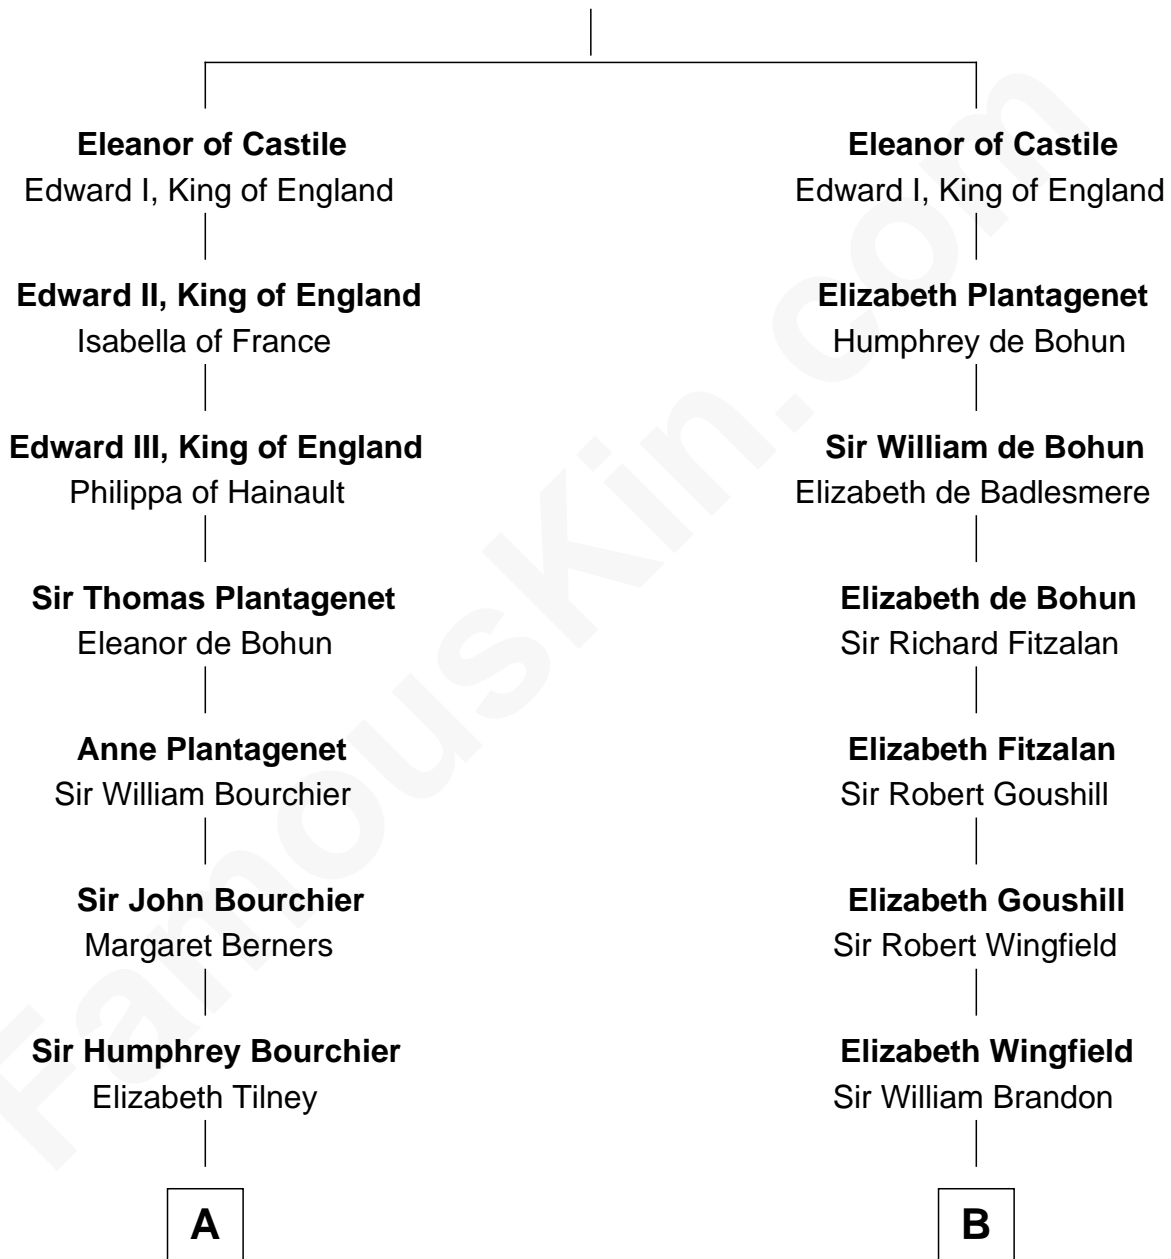

FamousKin.com
Relationship Chart of
Frank Lloyd Wright
American Architect

17th cousin 4 times removed of
Eli Whitney
Inventor of the Cotton Gin

Ferdinand III, King of Castile
 Joanna of Ponthieu

C

—
Capt. Russell Hubbard

Mary Gray

—
Martha Hubbard

David Wright

—
Rev. David Wright

Abigail Goddard

—
William Carey Wright

Anna Lloyd Jones

—
Frank Lloyd Wright