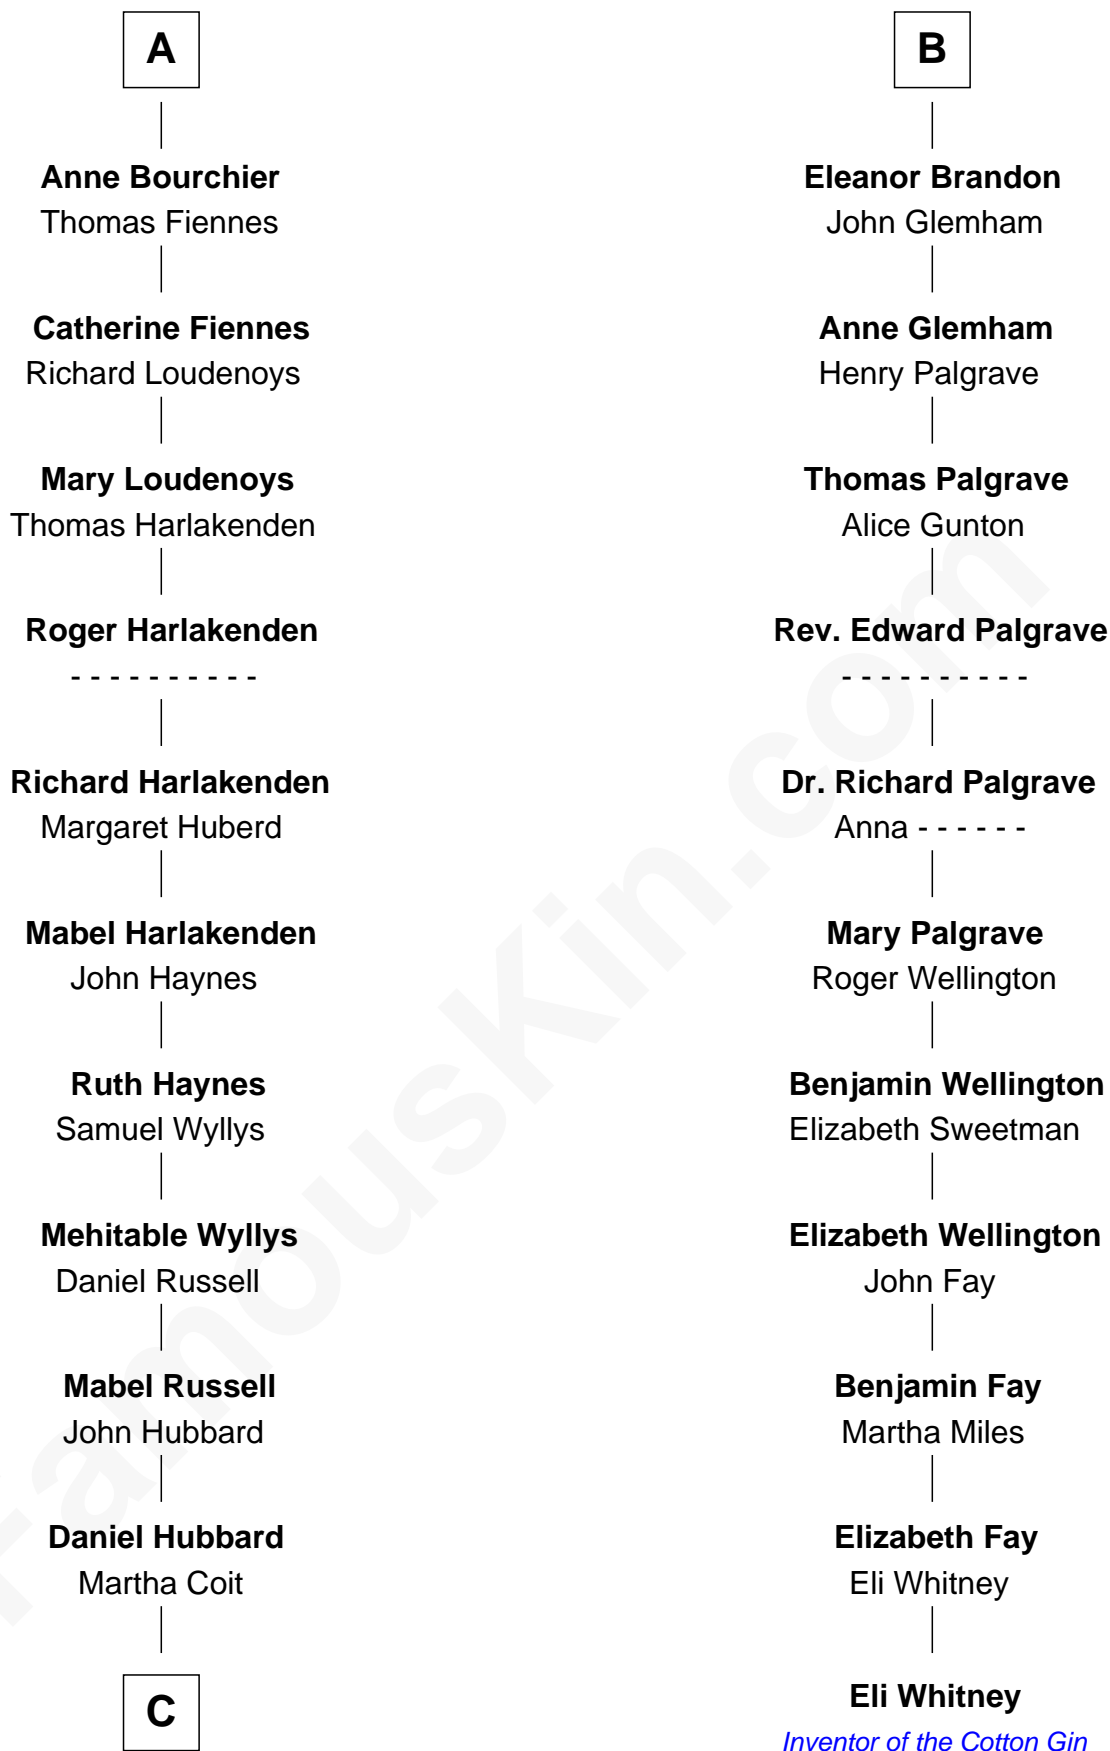

FamousKin.com
Relationship Chart of
Frank Lloyd Wright
American Architect

17th cousin 4 times removed of
Eli Whitney
Inventor of the Cotton Gin

Ferdinand III, King of Castile
 Joanna of Ponthieu

C

—
Capt. Russell Hubbard

Mary Gray

—
Martha Hubbard

David Wright

—
Rev. David Wright

Abigail Goddard

—
William Carey Wright

Anna Lloyd Jones

—
Frank Lloyd Wright