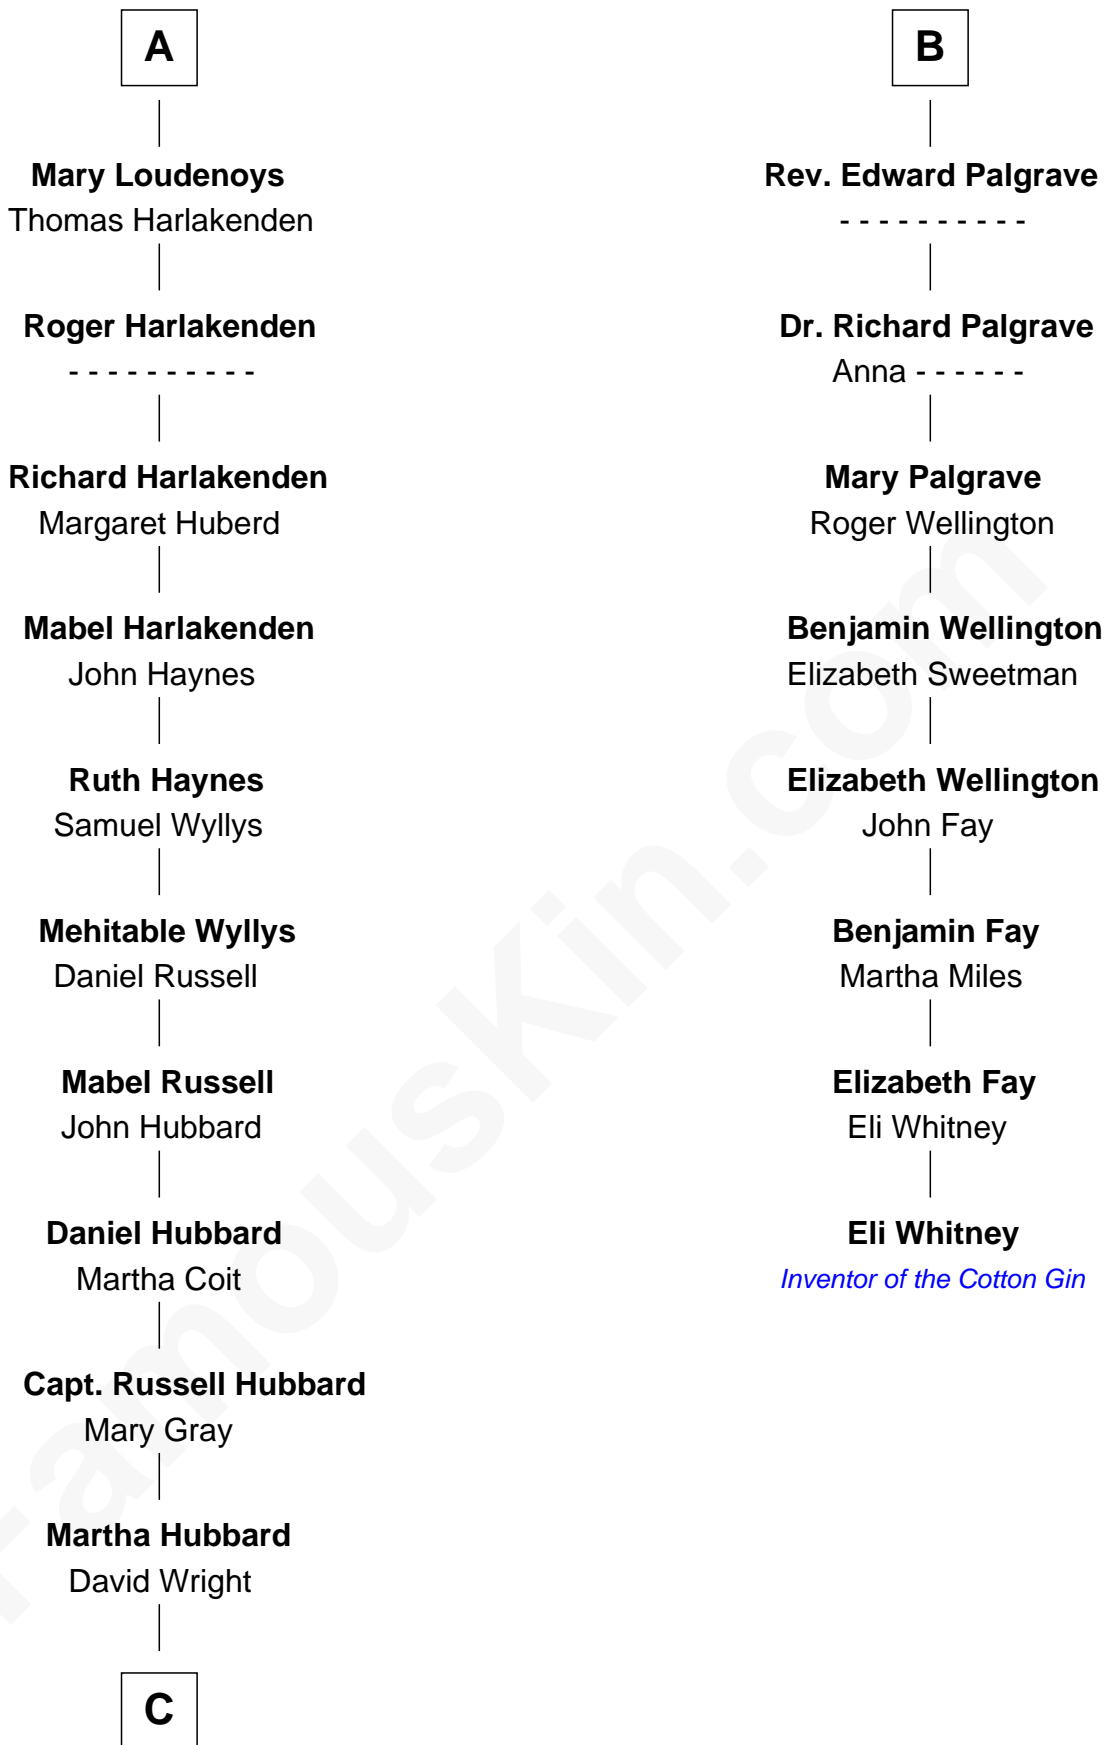

FamousKin.com
Relationship Chart of
Frank Lloyd Wright
American Architect

14th cousin 5 times removed of
Eli Whitney
Inventor of the Cotton Gin

Sir William de Bohun
 Elizabeth de Badlesmere

C

—
Rev. David Wright

Abigail Goddard

—
William Carey Wright

Anna Lloyd Jones

—
Frank Lloyd Wright

American Architect

FamousKin.com