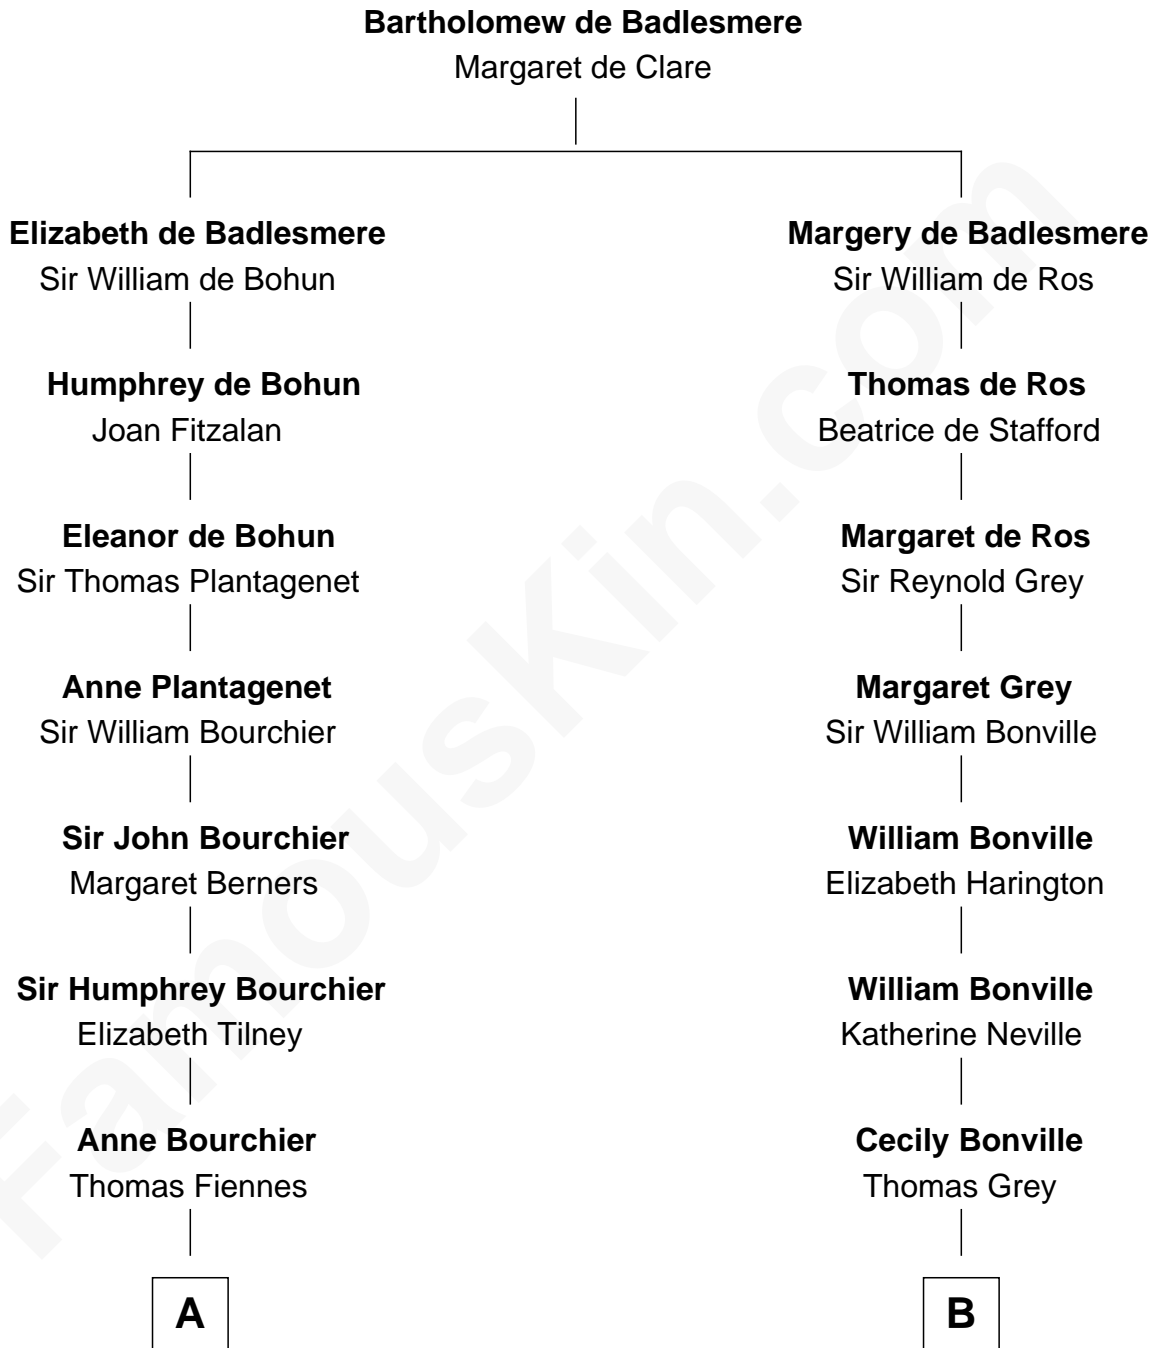

FamousKin.com
Relationship Chart of
Frank Lloyd Wright
American Architect

19th cousin 1 time removed of

Dr. H. H. Holmes
Serial Killer aka "Devil in the White City"

C

Martha Hubbard

David Wright

Rev. David Wright

Abigail Goddard

William Carey Wright

Anna Lloyd Jones

Frank Lloyd Wright

American Architect

D

Scribner Mudgett

Nancy Prescott

Levi Horton Mudgett

Theodate Page Price

Dr. H. H. Holmes

Serial Killer Dr. H. H. Holmes

FamousKin.com