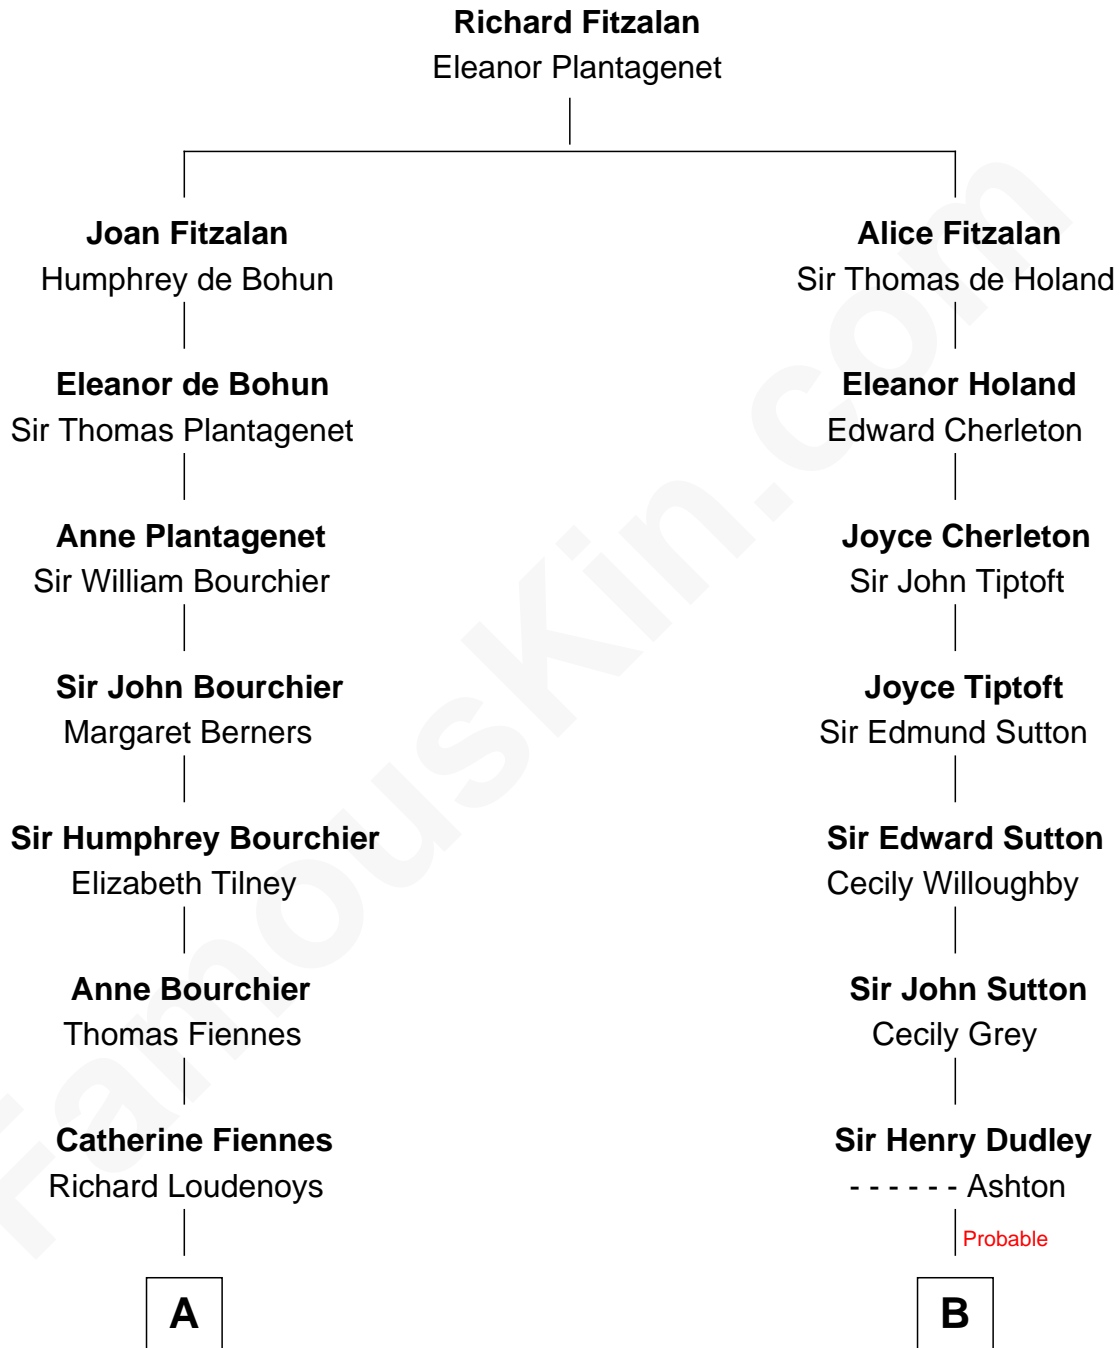

FamousKin.com
Relationship Chart of
Frank Lloyd Wright
American Architect

17th cousin 2 times removed of

Dr. H. H. Holmes
Serial Killer aka "Devil in the White City"

C

—
Rev. David Wright

Abigail Goddard

—
William Carey Wright

Anna Lloyd Jones

—
Frank Lloyd Wright

American Architect

FamousKin.com