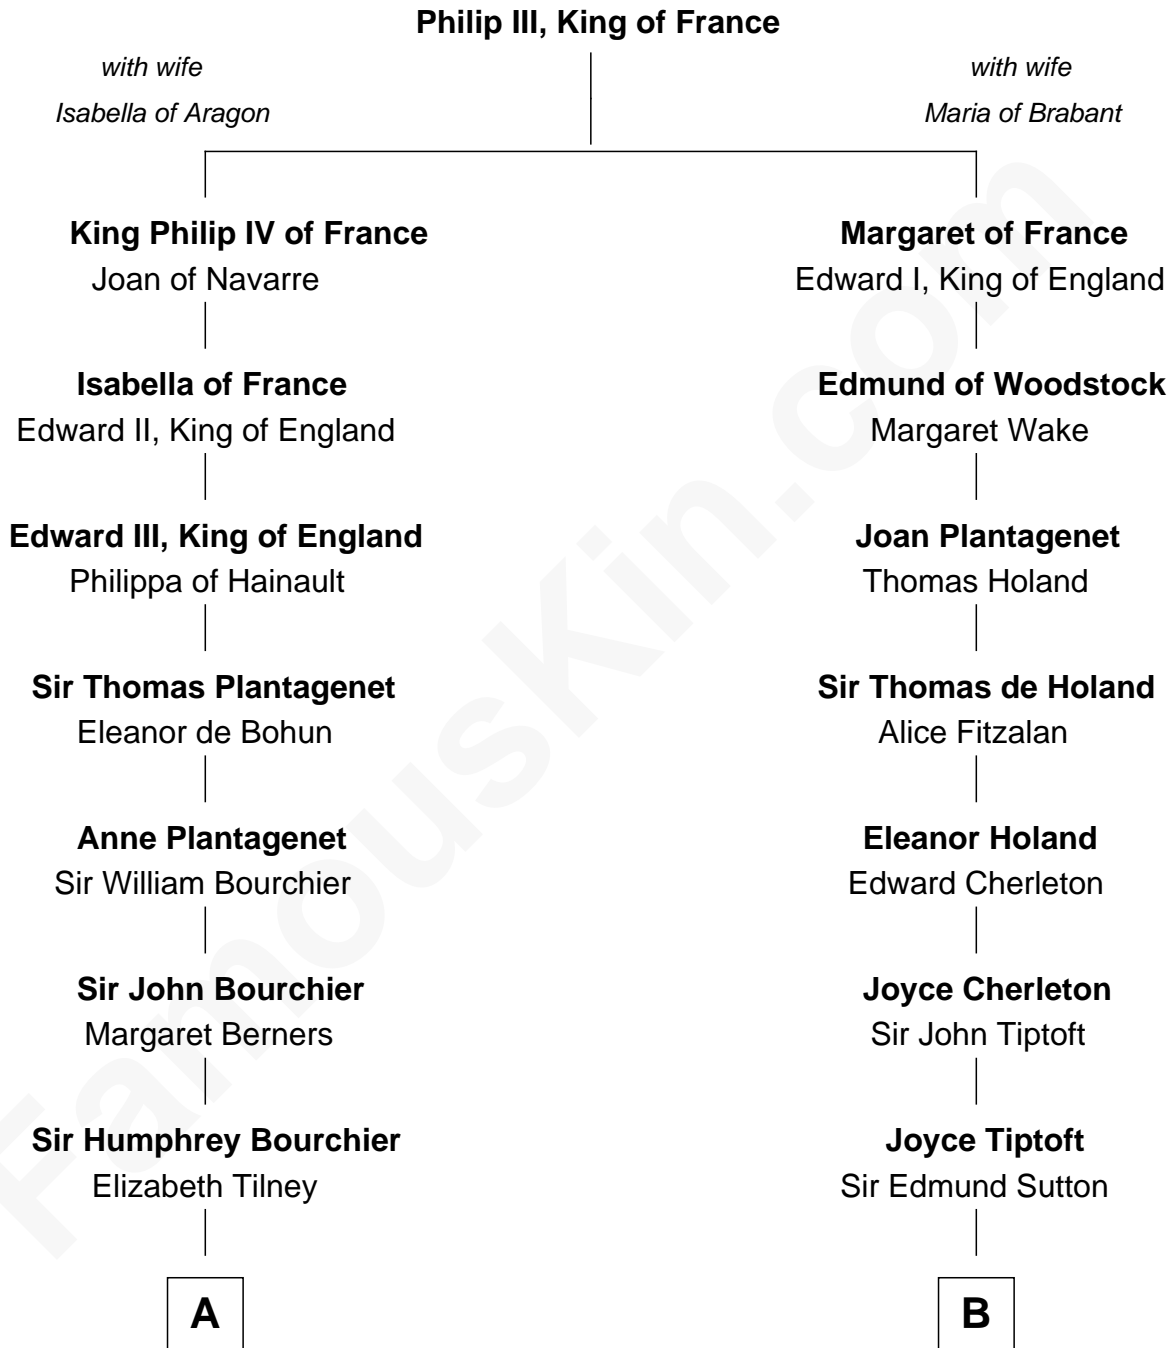

FamousKin.com
Relationship Chart of
Frank Lloyd Wright
American Architect

20th cousin 1 time removed of
Dr. H. H. Holmes
Serial Killer aka "Devil in the White City"

C

Capt. Russell Hubbard

Mary Gray

Martha Hubbard

Samuel Mudgett

Mary Morrill

Scribner Mudgett

Nancy Prescott

Levi Horton Mudgett

Theodate Page Price

Dr. H. H. Holmes

Serial Killer Dr. H. H. Holmes