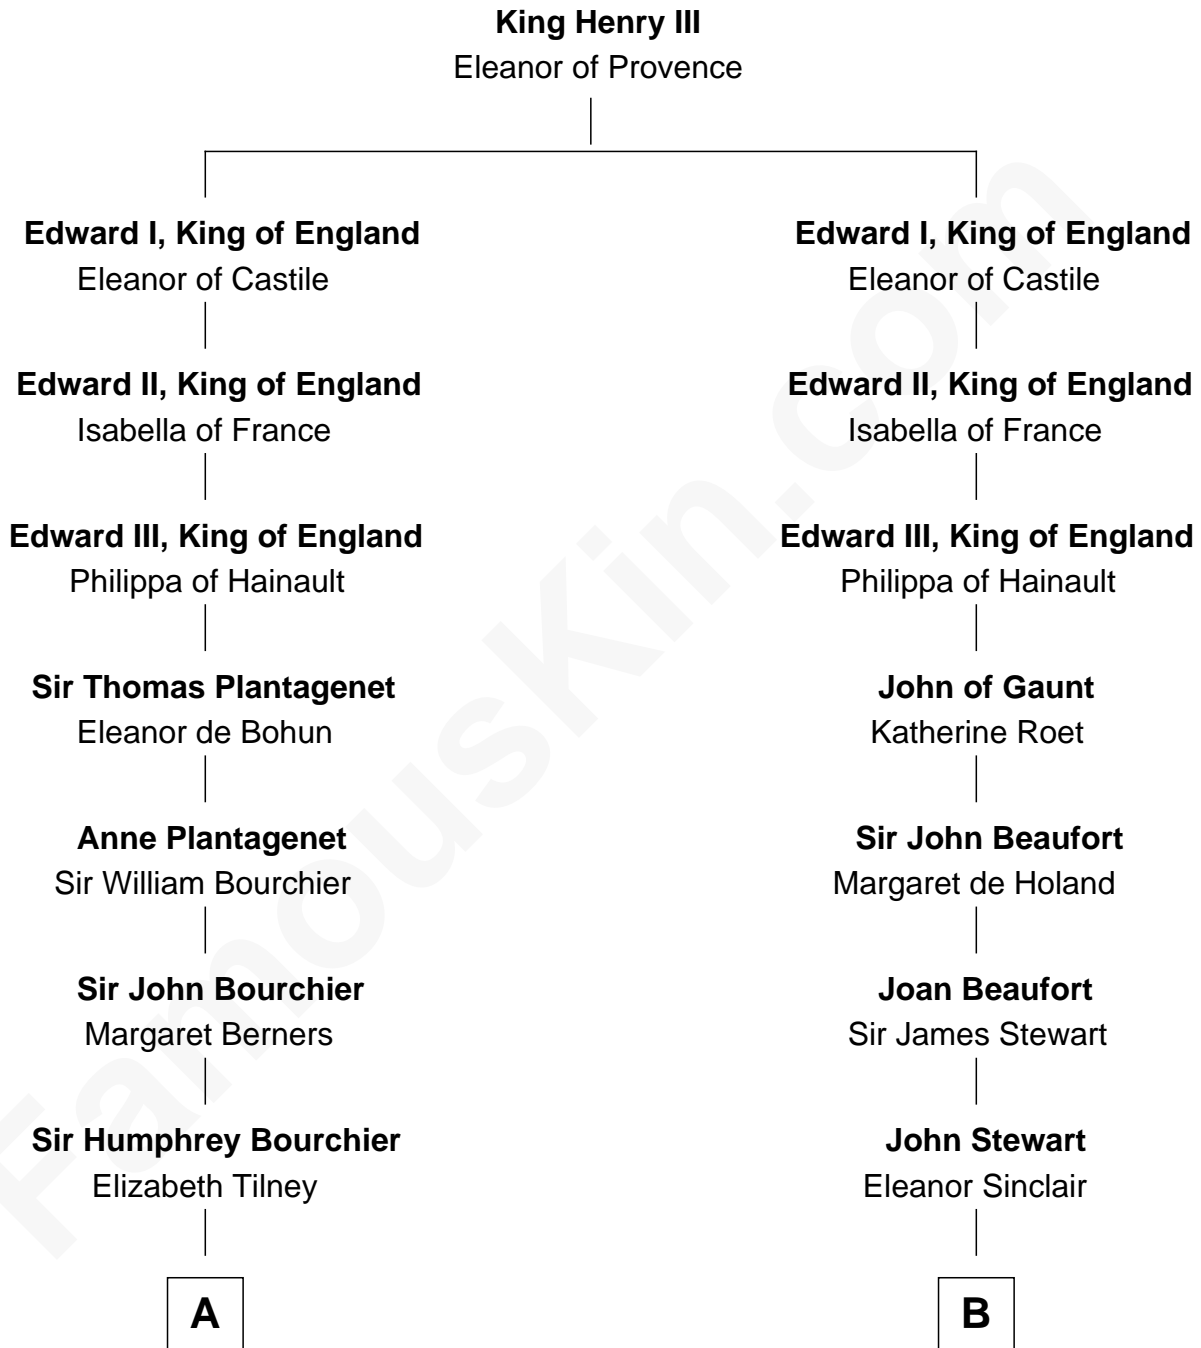

FamousKin.com
Relationship Chart of
Frank Lloyd Wright
American Architect

20th cousin 1 time removed of

Eleanor Roosevelt
First Lady of President Franklin D. Roosevelt

C

Capt. Russell Hubbard

Mary Gray

Martha Hubbard