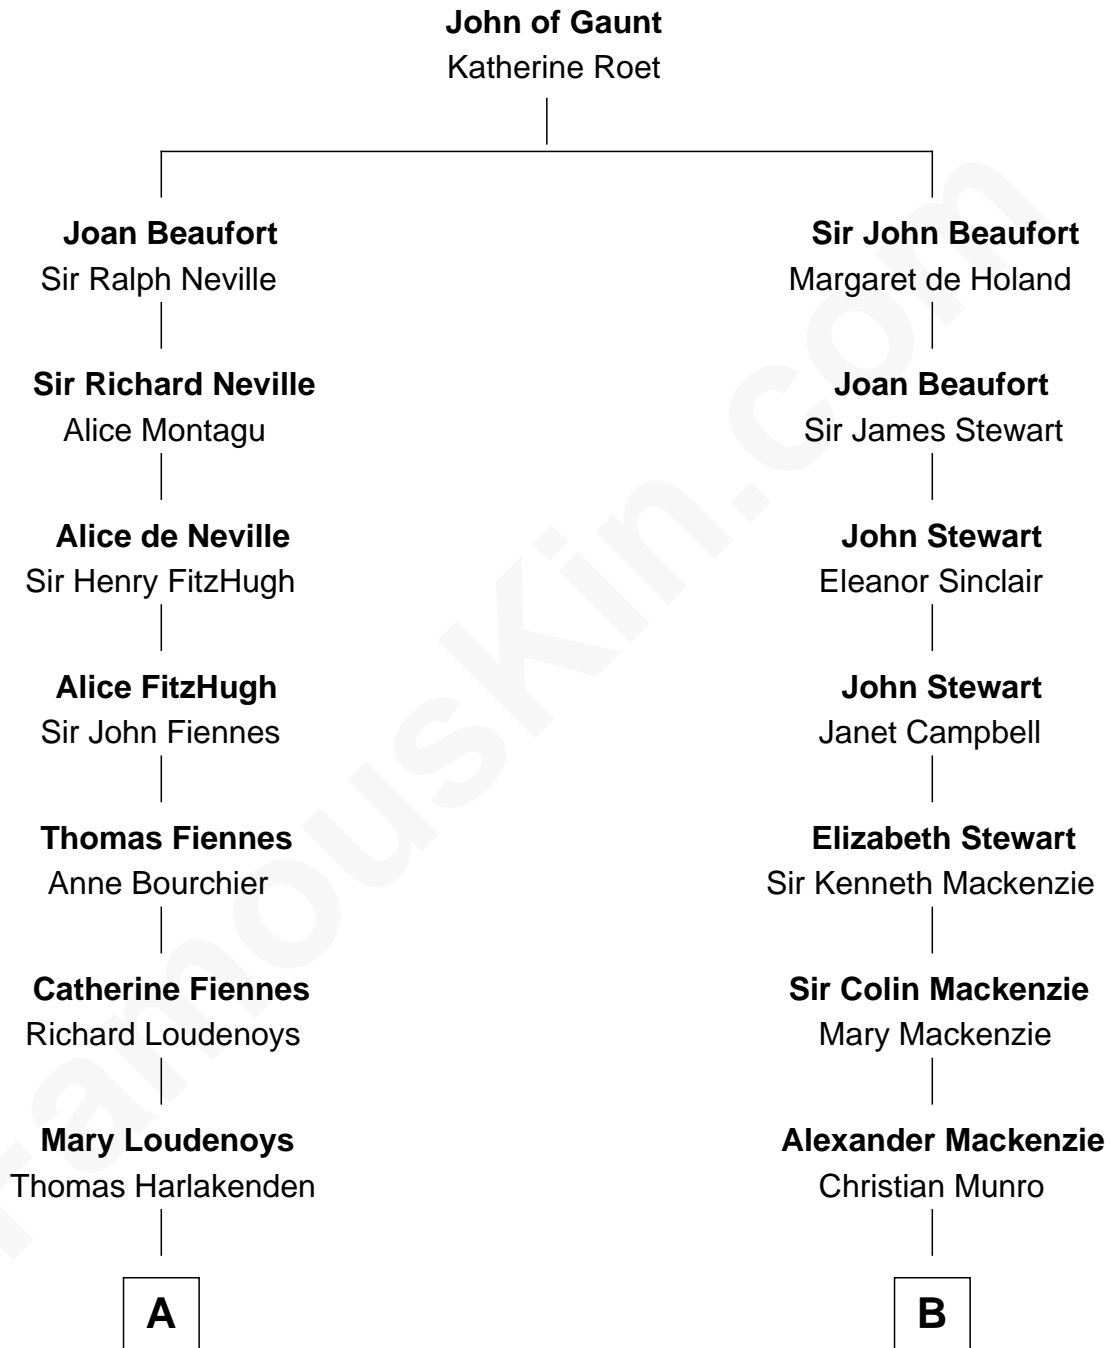

**FamousKin.com**  
**Relationship Chart of**  
**Frank Lloyd Wright**  
*American Architect*

**16th cousin 2 times removed of**

**Eleanor Roosevelt**  
*First Lady of President Franklin D. Roosevelt*

**C**

—  
**William Carey Wright**

Anna Lloyd Jones

—  
**Frank Lloyd Wright**

*American Architect*

FamousKin.com