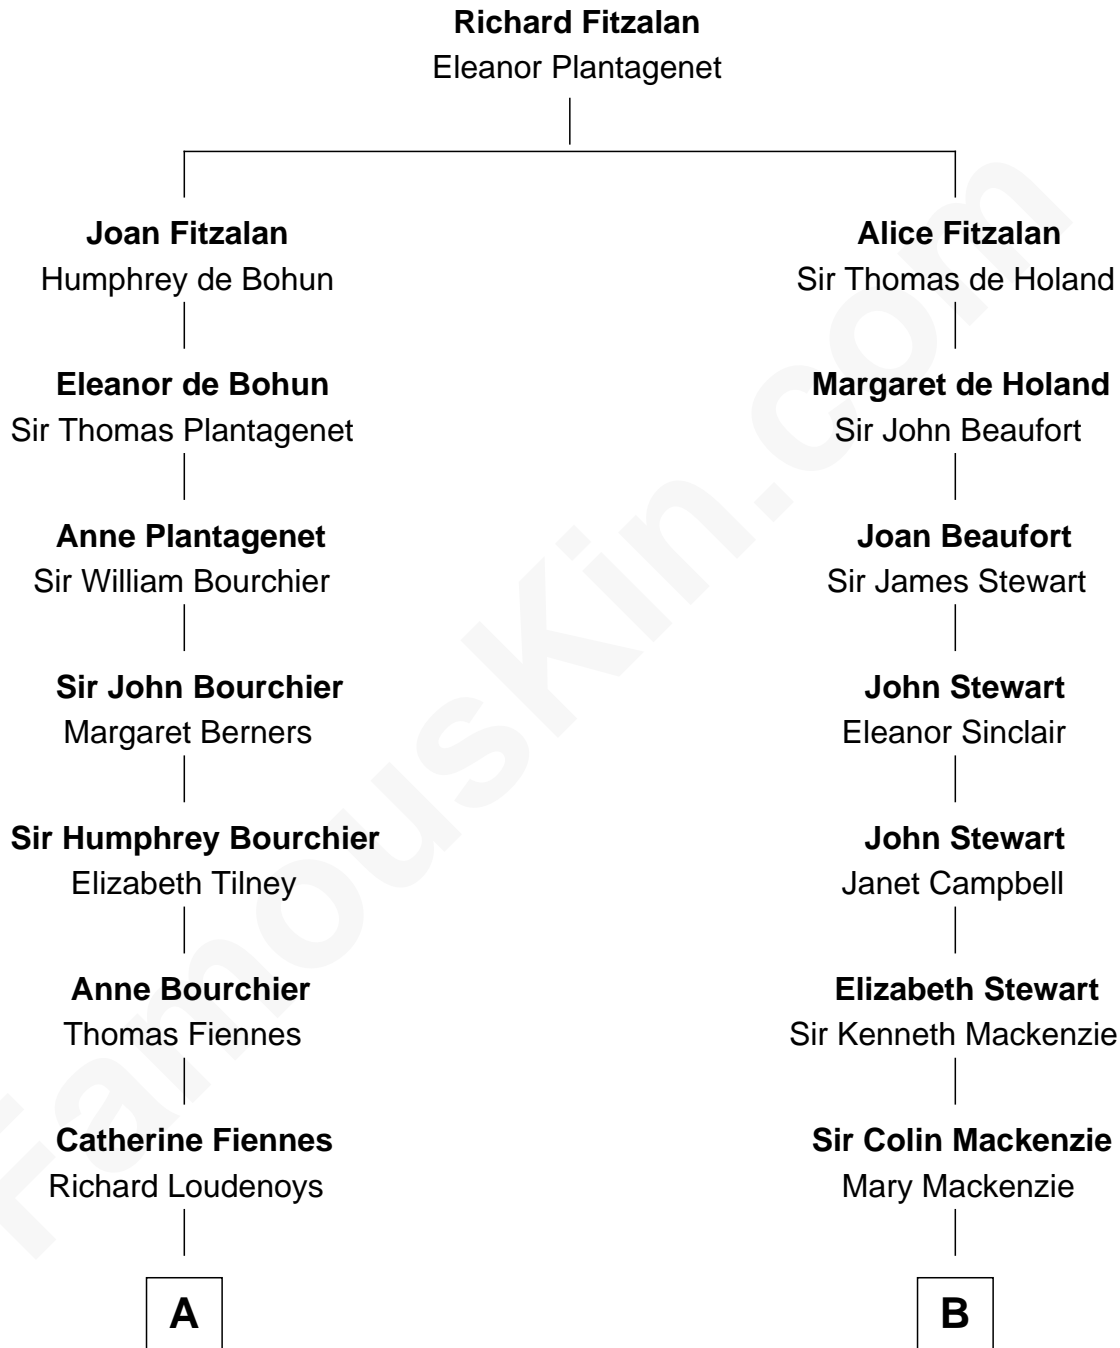

FamousKin.com
Relationship Chart of
Frank Lloyd Wright
American Architect

17th cousin 2 times removed of

Eleanor Roosevelt
First Lady of President Franklin D. Roosevelt

C

—
Rev. David Wright

Abigail Goddard

—
William Carey Wright

Anna Lloyd Jones

—
Frank Lloyd Wright

American Architect

FamousKin.com