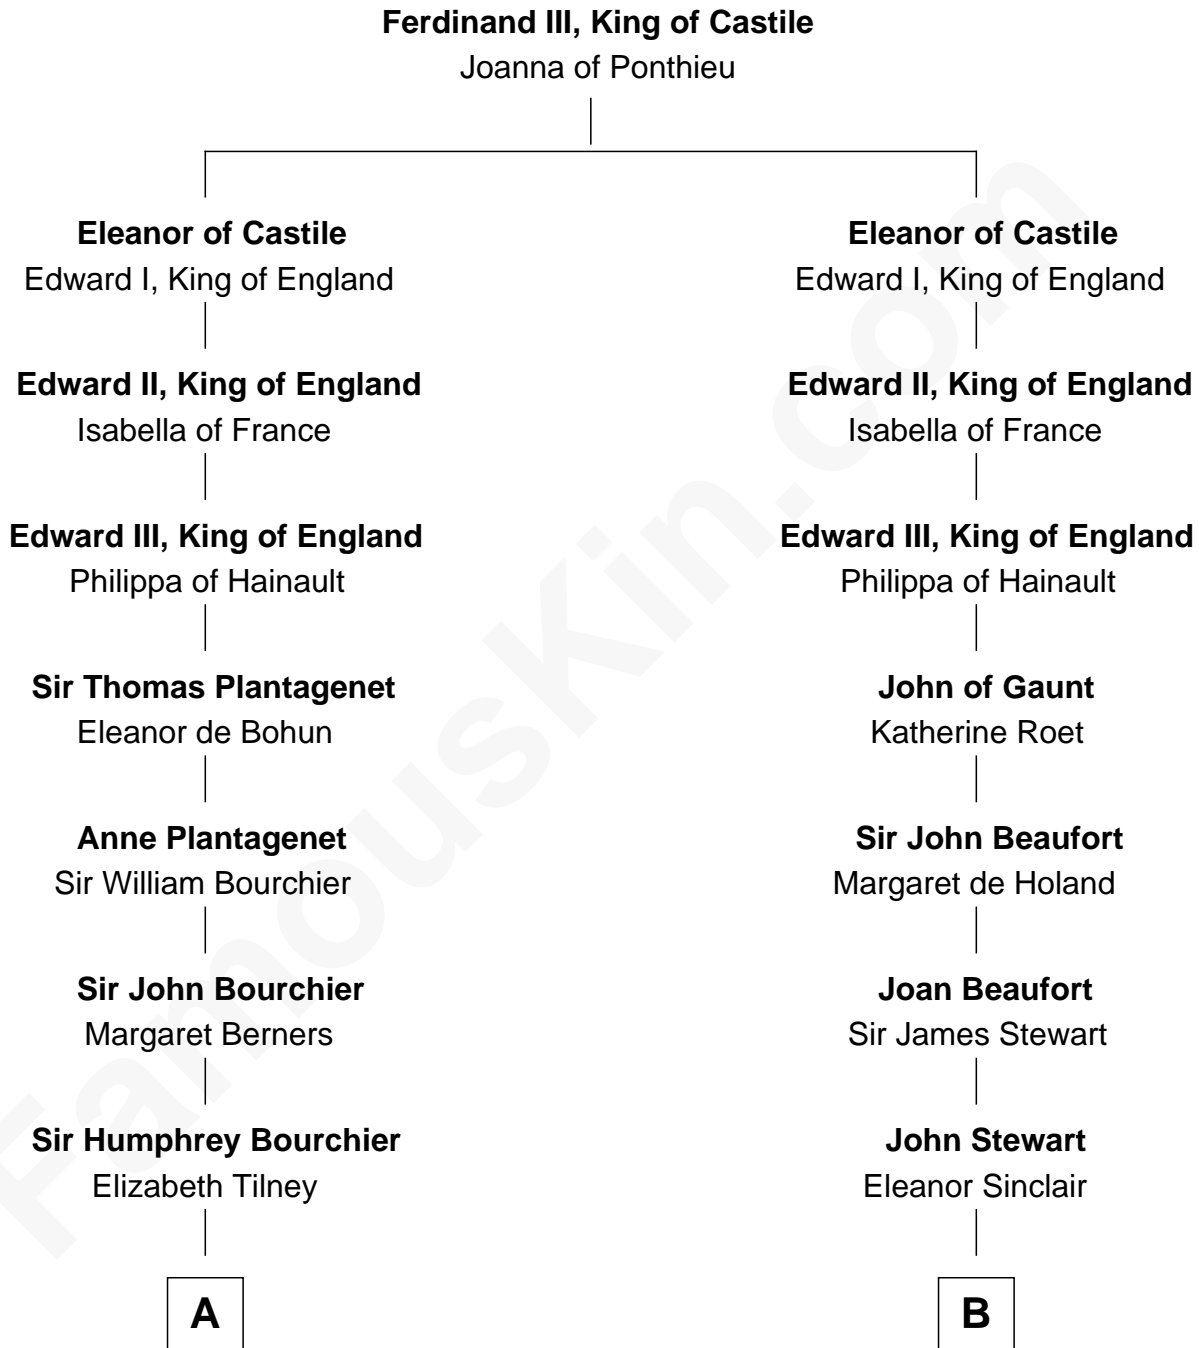

FamousKin.com
Relationship Chart of
Frank Lloyd Wright
American Architect

20th cousin 1 time removed of

Eleanor Roosevelt
First Lady of President Franklin D. Roosevelt

C

Capt. Russell Hubbard

Mary Gray

Martha Hubbard