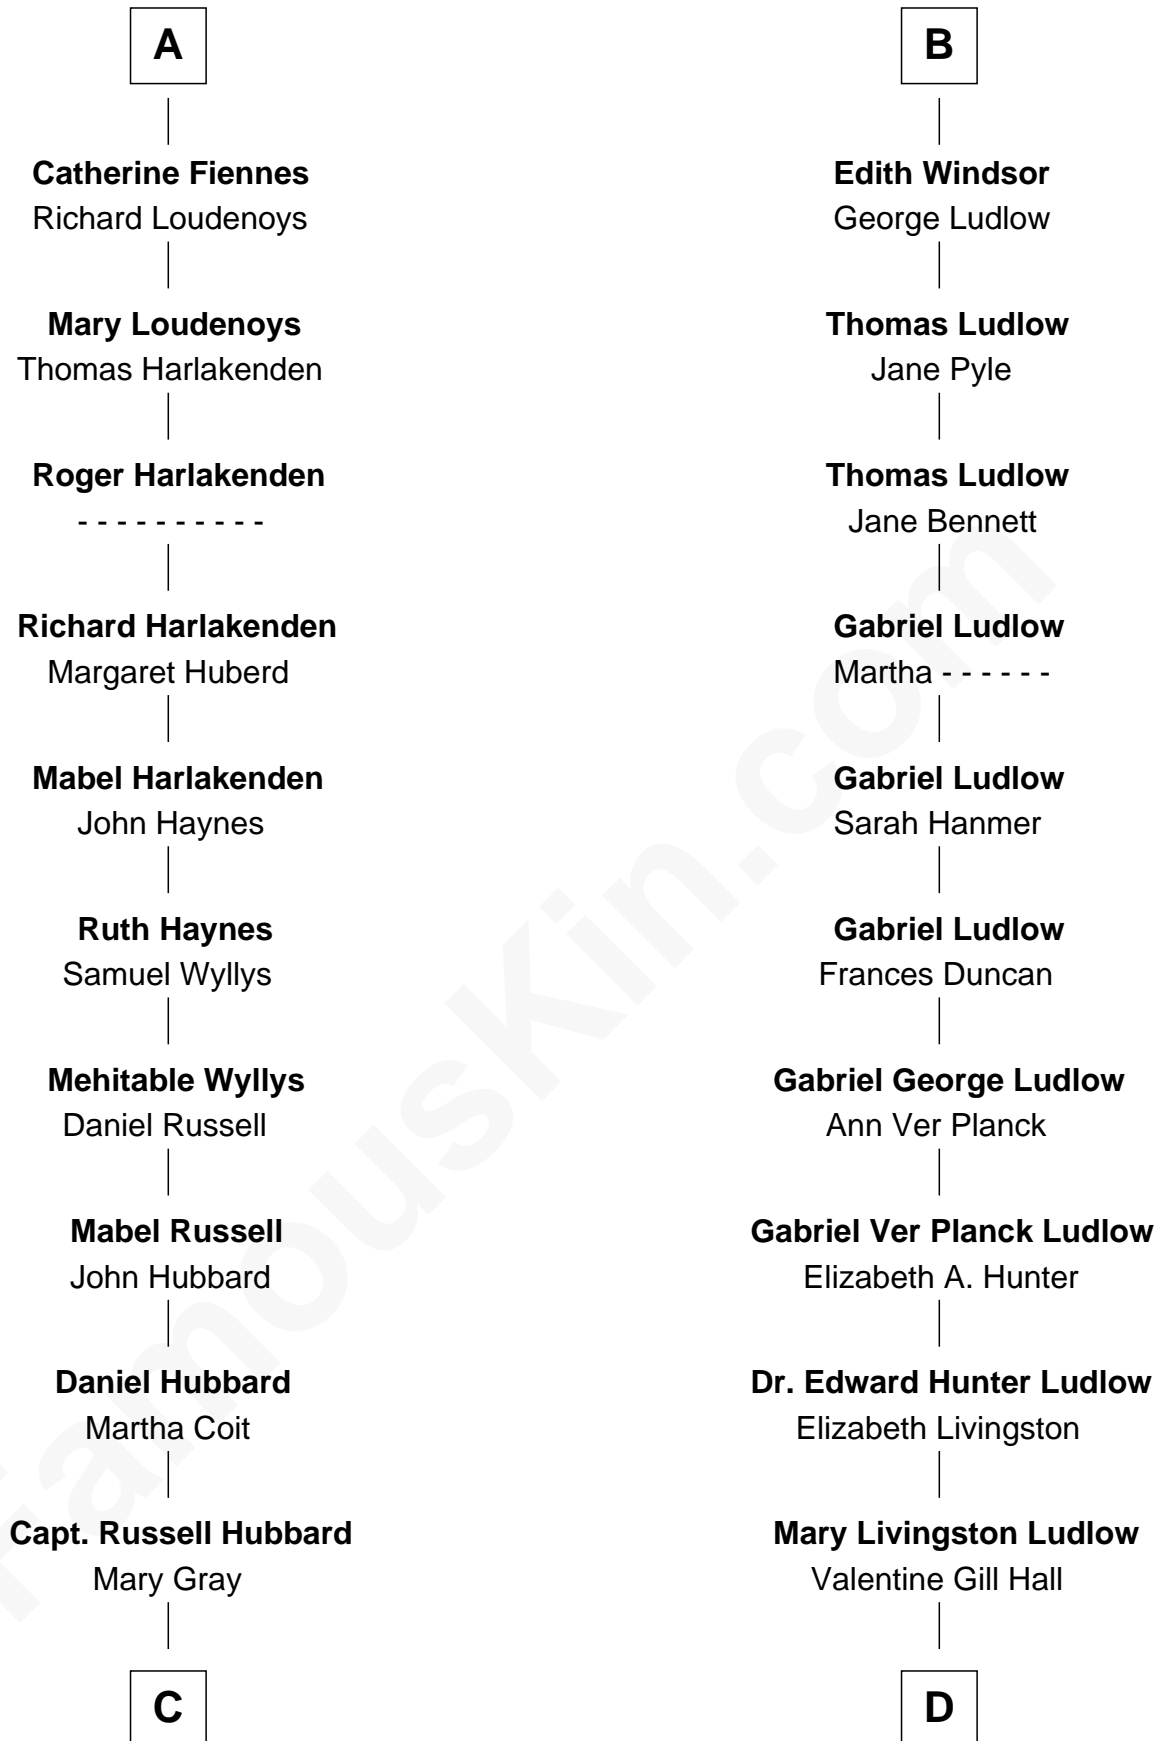

**FamousKin.com**  
**Relationship Chart of**  
**Frank Lloyd Wright**  
*American Architect*

**18th cousin 2 times removed of**

**Eleanor Roosevelt**  
*First Lady of President Franklin D. Roosevelt*

**C**

**Martha Hubbard**

David Wright

**Rev. David Wright**

Abigail Goddard

**William Carey Wright**

Anna Lloyd Jones

**Frank Lloyd Wright**

*American Architect*

**D**

**Anna Rebecca Hall**

Elliott Roosevelt

**Eleanor Roosevelt**

*First Lady of Franklin Roosevelt*

FamousKin.com