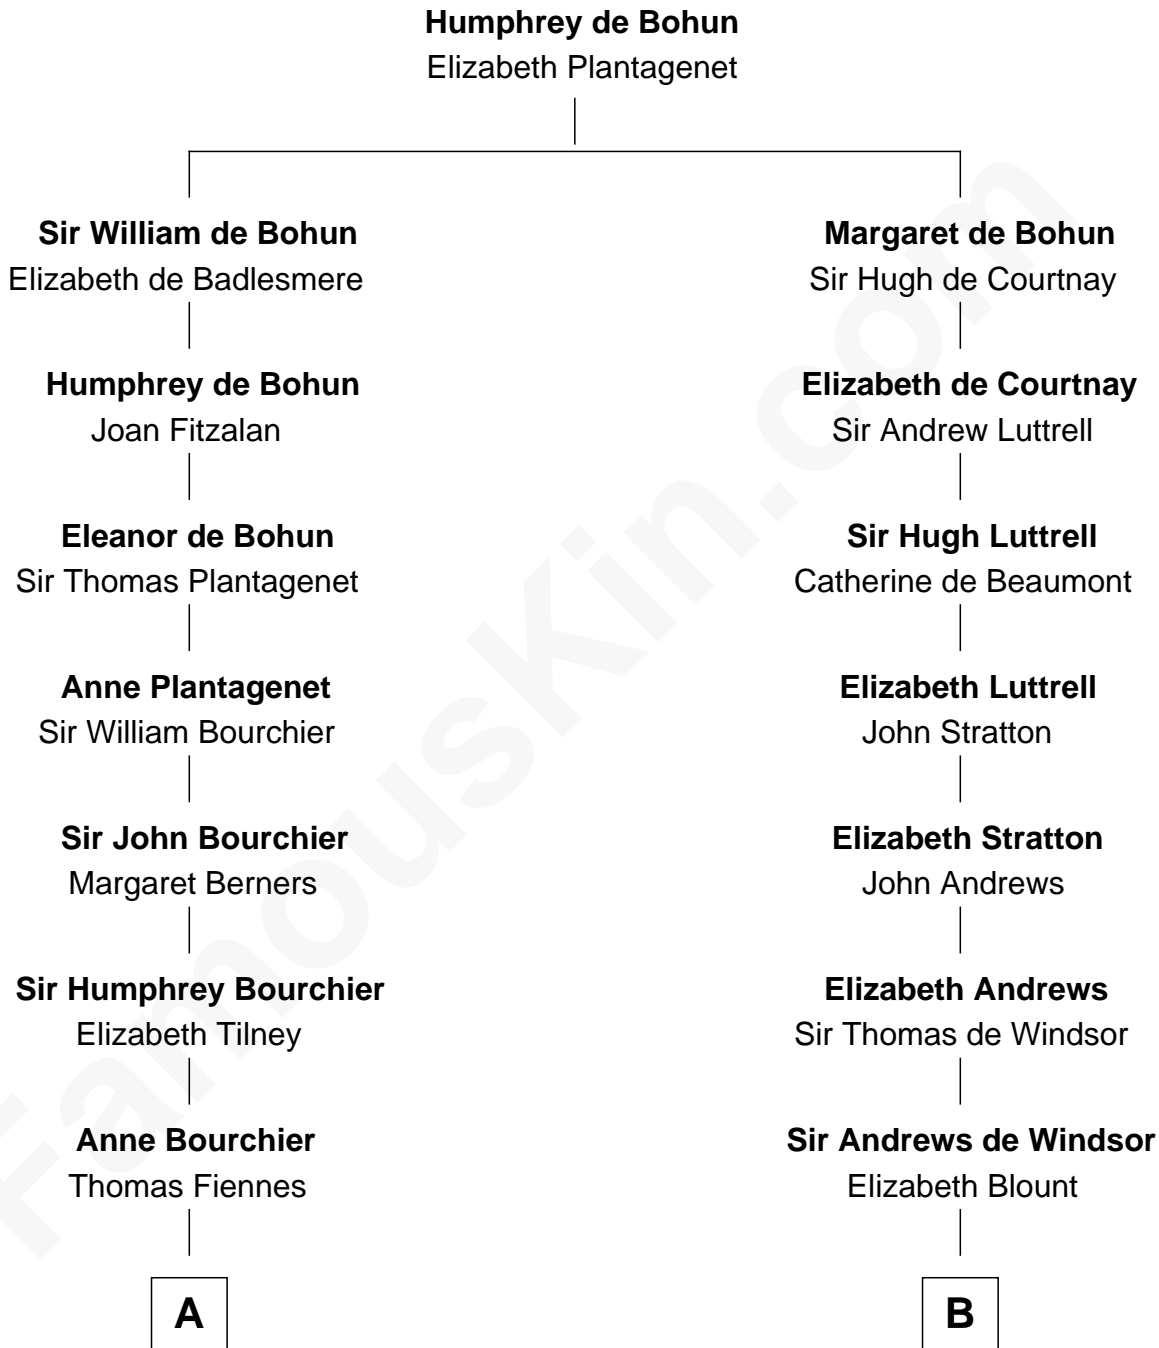

**FamousKin.com**  
**Relationship Chart of**  
**Frank Lloyd Wright**  
*American Architect*

**18th cousin 2 times removed of**

**Eleanor Roosevelt**  
*First Lady of President Franklin D. Roosevelt*

**C**

**Martha Hubbard**

David Wright

**Rev. David Wright**

Abigail Goddard

**William Carey Wright**

Anna Lloyd Jones

**Frank Lloyd Wright**

*American Architect*

**D**

**Anna Rebecca Hall**

Elliott Roosevelt

**Eleanor Roosevelt**

*First Lady of Franklin Roosevelt*

FamousKin.com