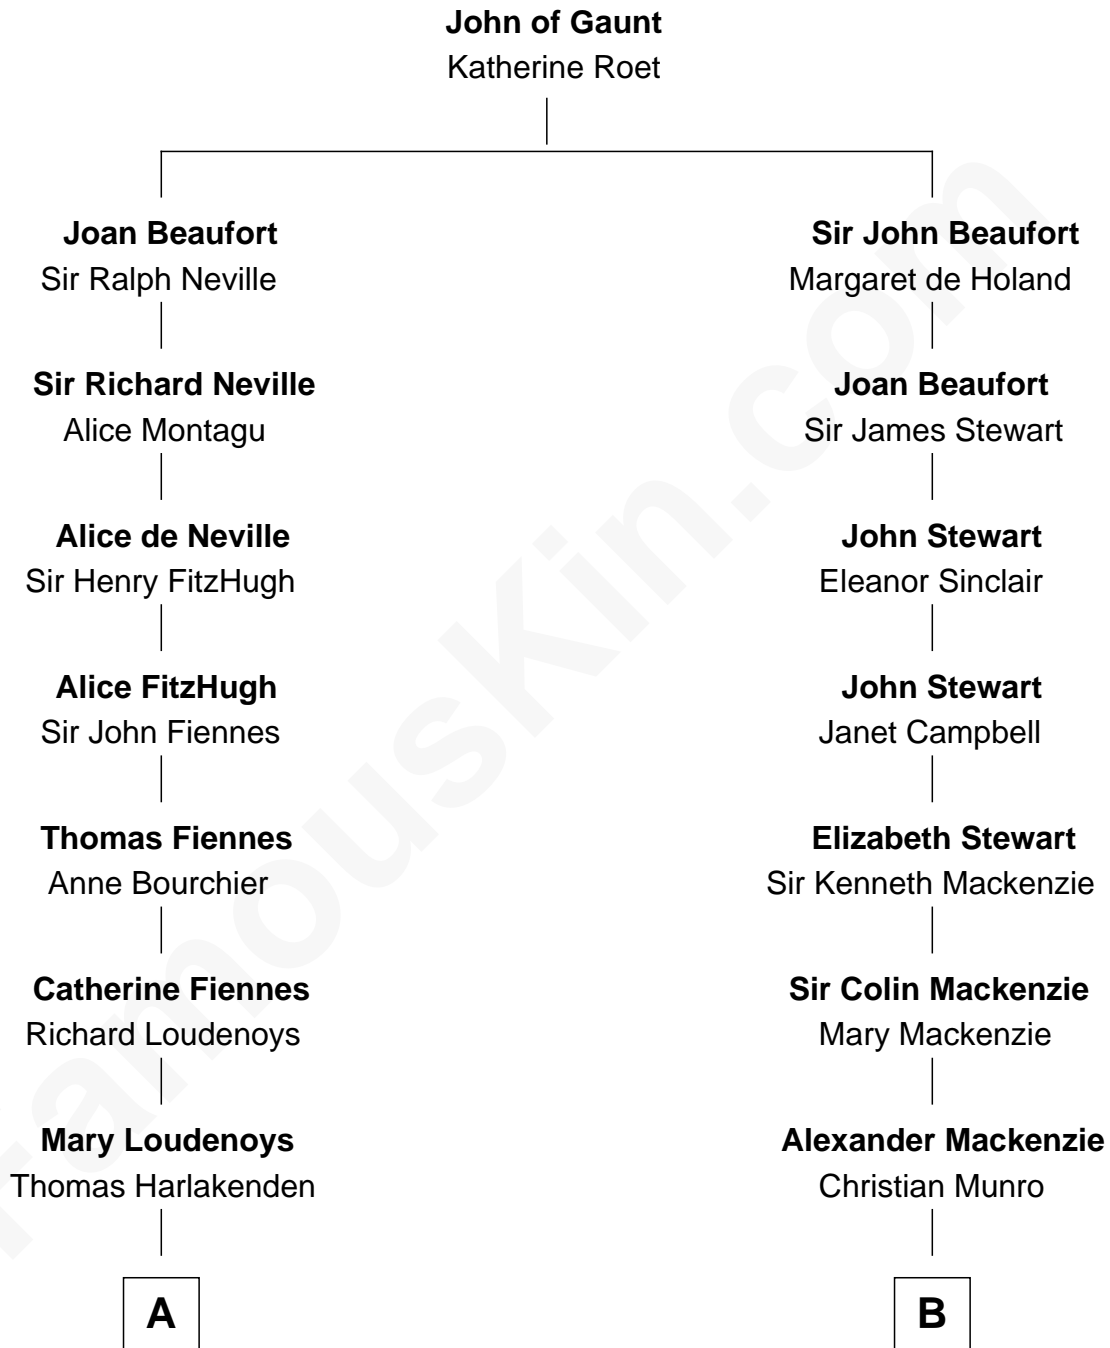

**FamousKin.com**  
**Relationship Chart of**  
**Frank Lloyd Wright**  
*American Architect*

15th cousin 3 times removed of  
**Theodore Roosevelt**  
*26th U.S. President*

C

William Carey Wright

Anna Lloyd Jones

Frank Lloyd Wright

*American Architect*

FamousKin.com