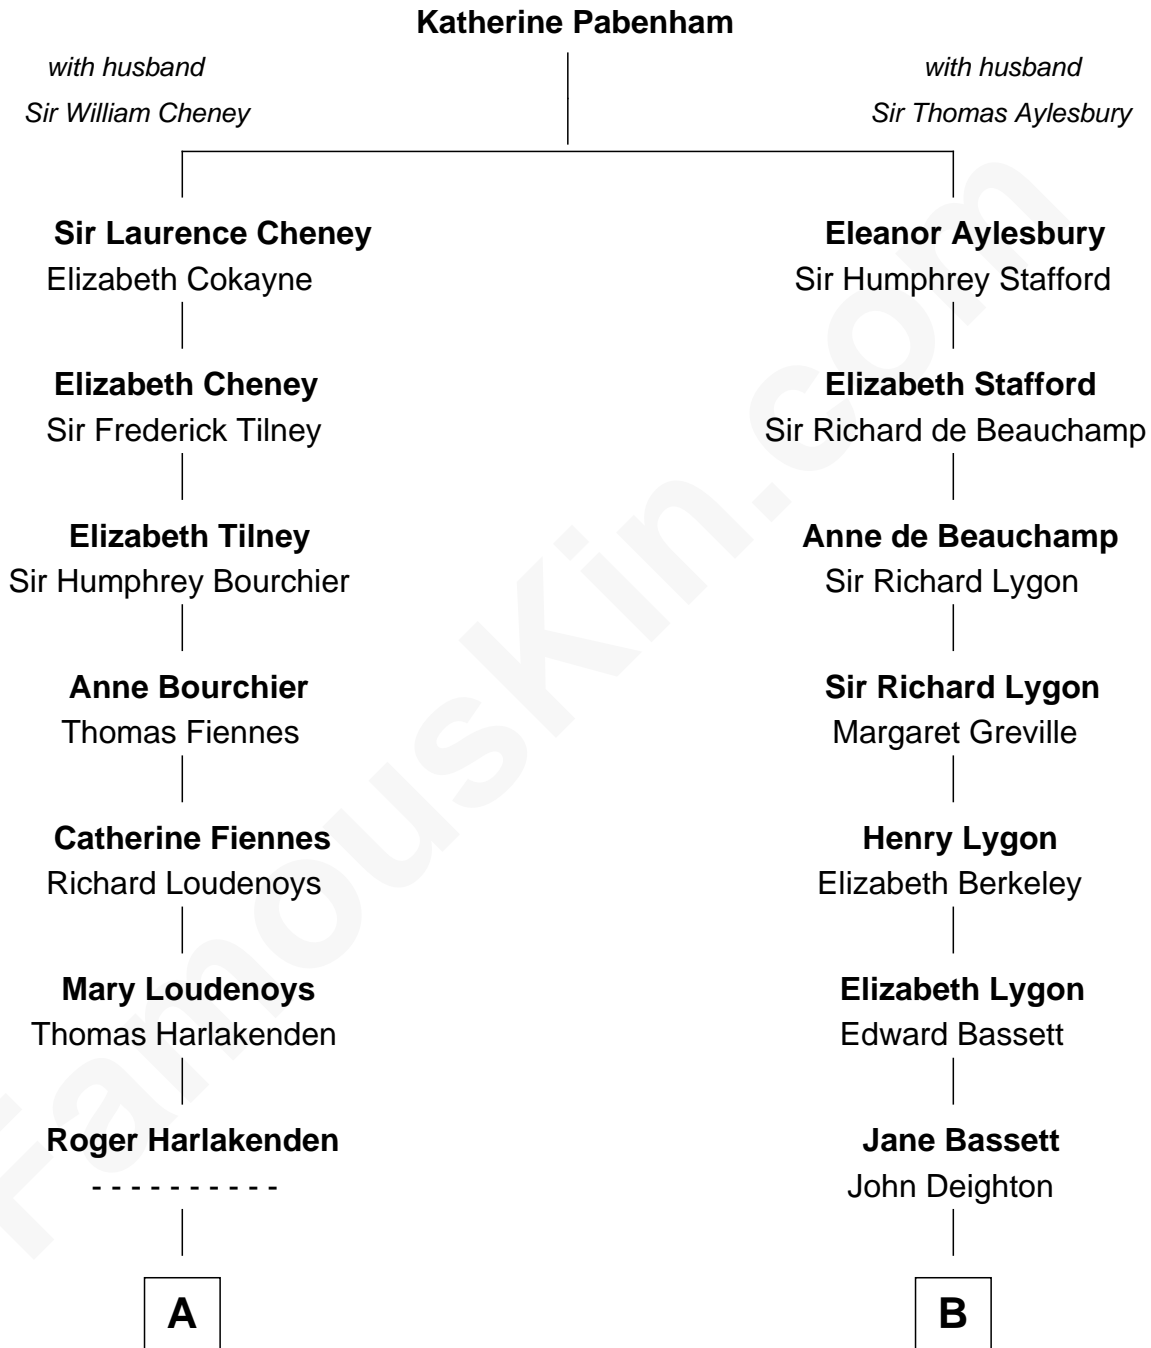

FamousKin.com
Relationship Chart of
Frank Lloyd Wright
American Architect

17th cousin 1 time removed of

James Taylor
Singer-Songwriter

C

Dr. Isaac Montrose Taylor

Gertrude Arline Woodard

James Taylor

Singer-Songwriter

FamousKin.com