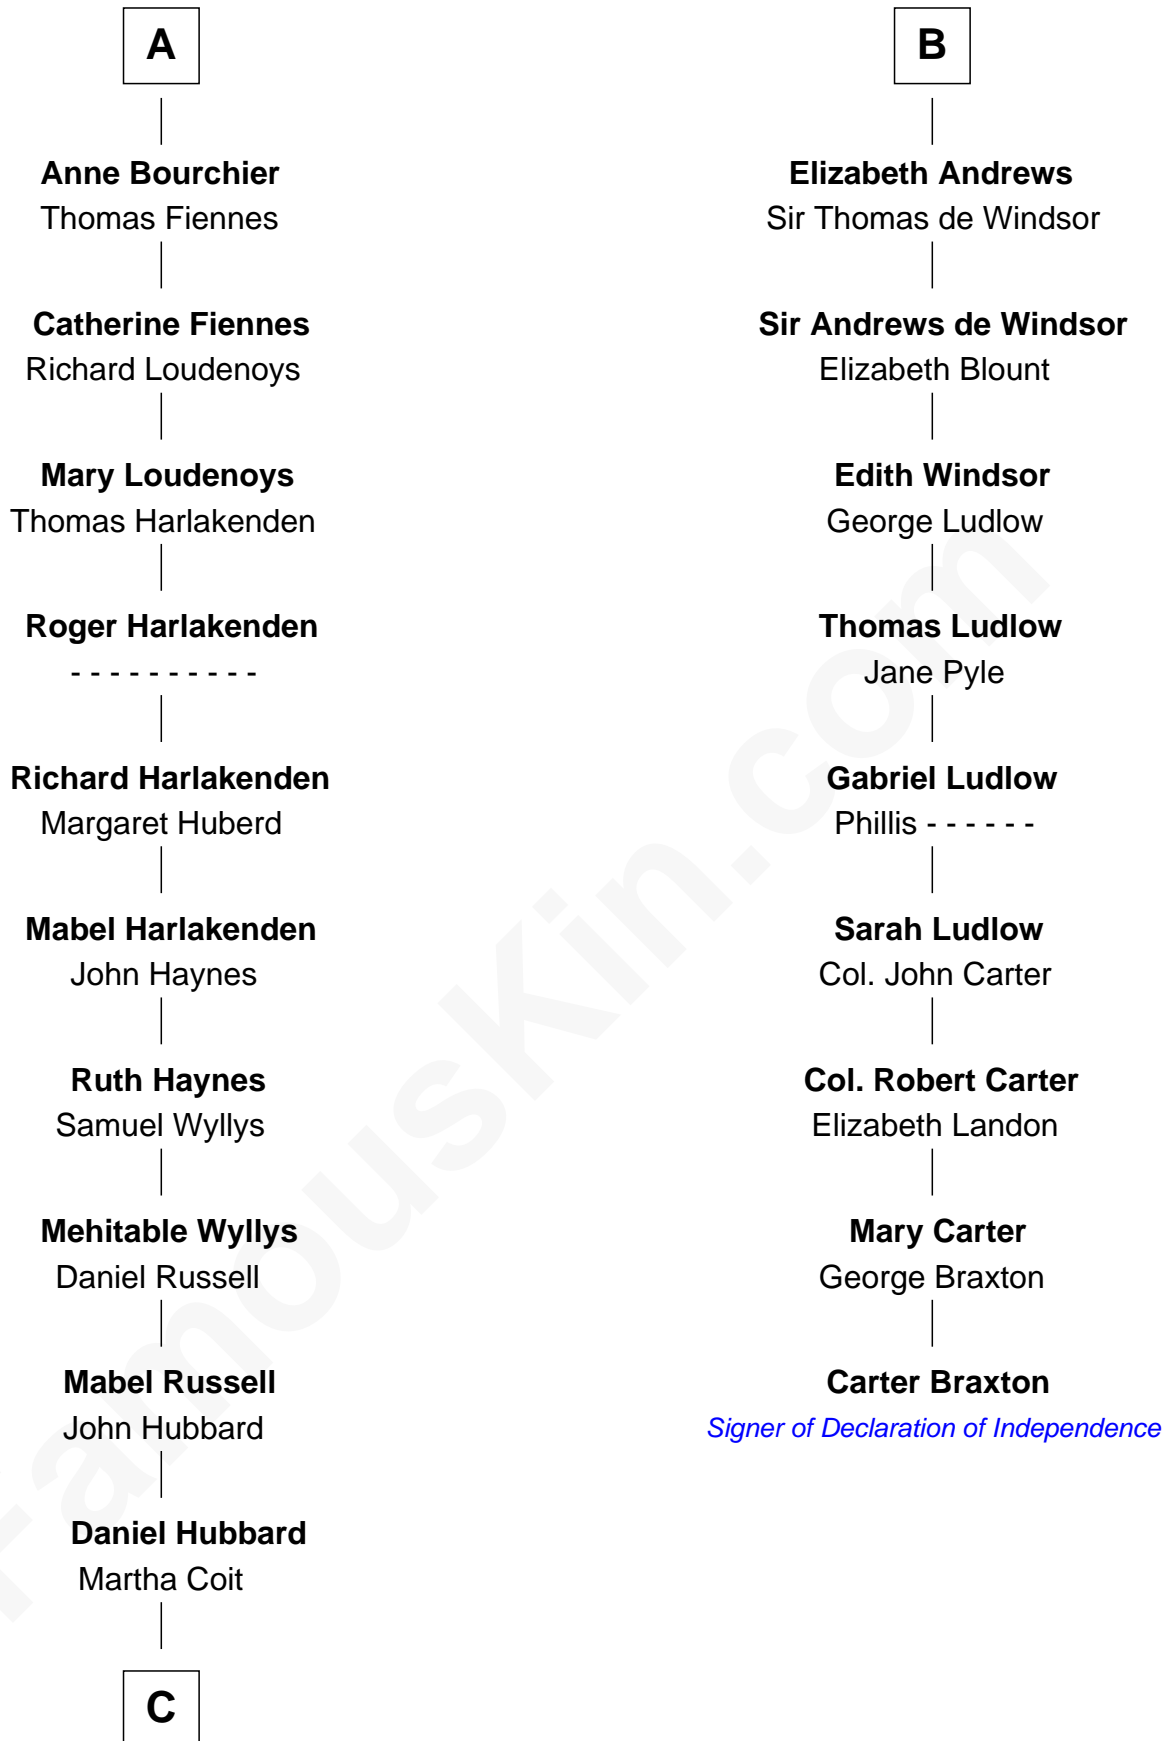

FamousKin.com
Relationship Chart of
Frank Lloyd Wright
American Architect

15th cousin 6 times removed of

Carter Braxton
Signer of the Declaration of Independence

C

—
Capt. Russell Hubbard

Mary Gray

—
Martha Hubbard

David Wright

—
Rev. David Wright

Abigail Goddard

—
William Carey Wright

Anna Lloyd Jones

—
Frank Lloyd Wright

American Architect

FamousKin.com