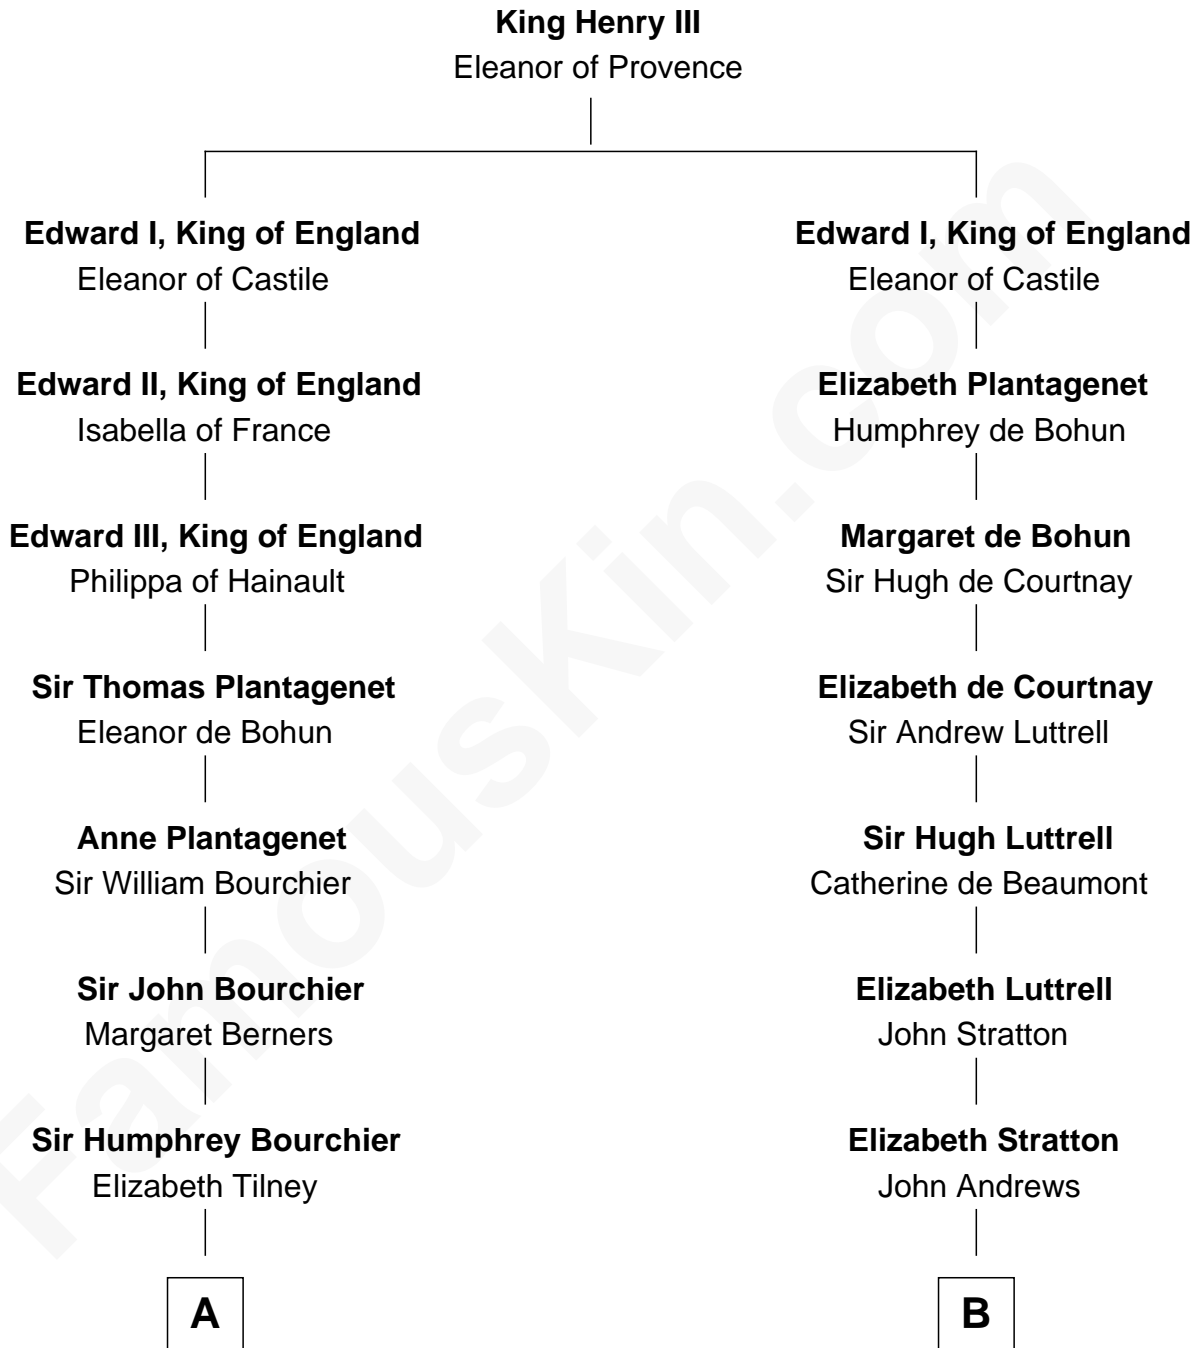

FamousKin.com
Relationship Chart of
Frank Lloyd Wright
American Architect

15th cousin 6 times removed of

Carter Braxton
Signer of the Declaration of Independence

C

—
Capt. Russell Hubbard

Mary Gray

—
Martha Hubbard