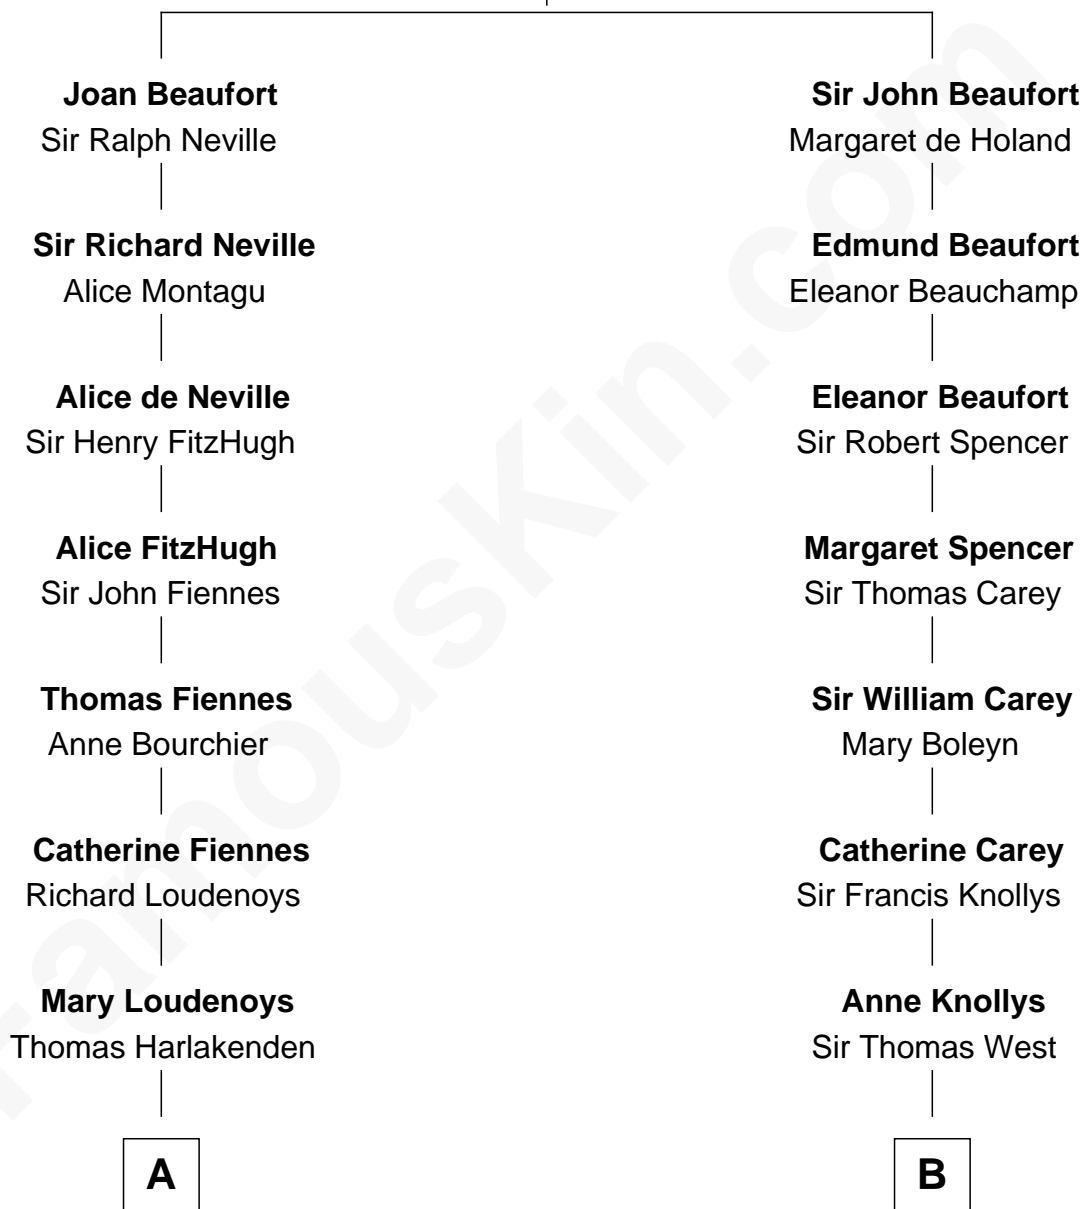

# FamousKin.com Relationship Chart of

**Frank Lloyd Wright**

*American Architect*

18th cousin of

**Cokie Roberts**

*Author and TV Journalist*

**John of Gaunt**

Katherine Roet

**C**

**William Carey Wright**

Anna Lloyd Jones

**Frank Lloyd Wright**

*American Architect*

**D**

**Marie Corinne Morrison Claiborne**

Hale Boggs