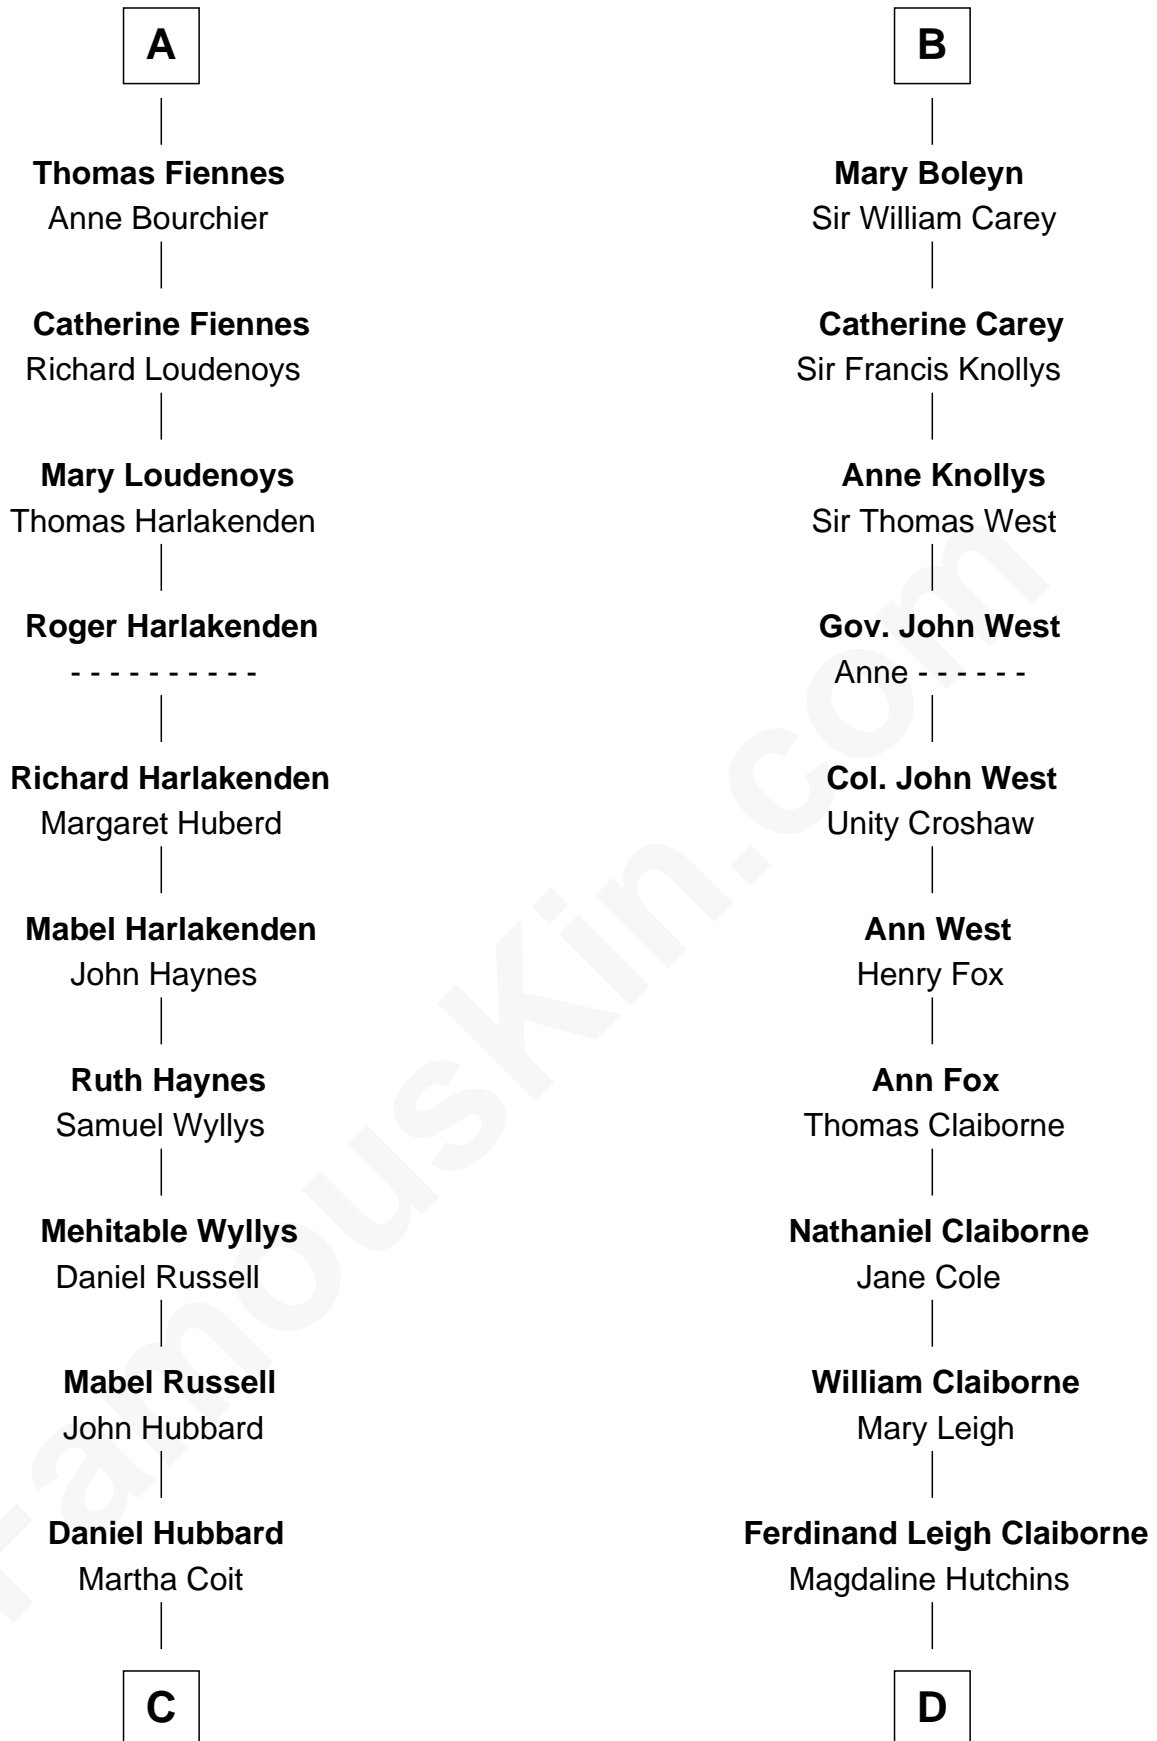

FamousKin.com Relationship Chart of

Frank Lloyd Wright

American Architect

21st cousin of

Cokie Roberts

Author and TV Journalist

William de Beauchamp

Maud FitzJohn

C

Capt. Russell Hubbard

Mary Gray

Martha Hubbard

David Wright

Rev. David Wright

Abigail Goddard

William Carey Wright