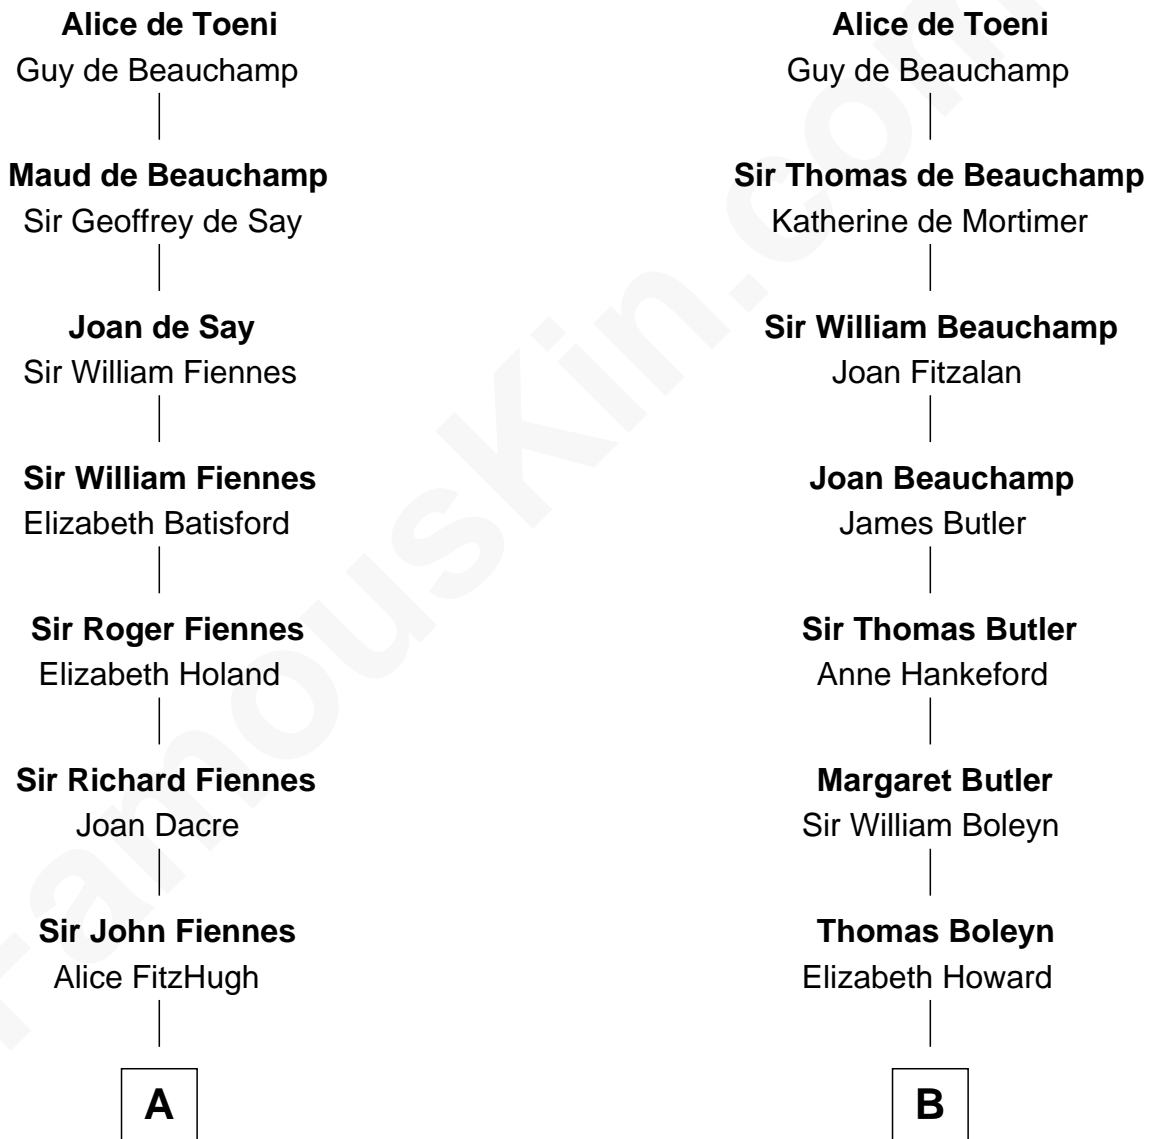

FamousKin.com Relationship Chart of

Frank Lloyd Wright

American Architect

21st cousin of

Cokie Roberts

Author and TV Journalist

Ralph VII de Toeni

Mary - - - - -

C

Capt. Russell Hubbard

Mary Gray

Martha Hubbard

David Wright

Rev. David Wright

Abigail Goddard

William Carey Wright