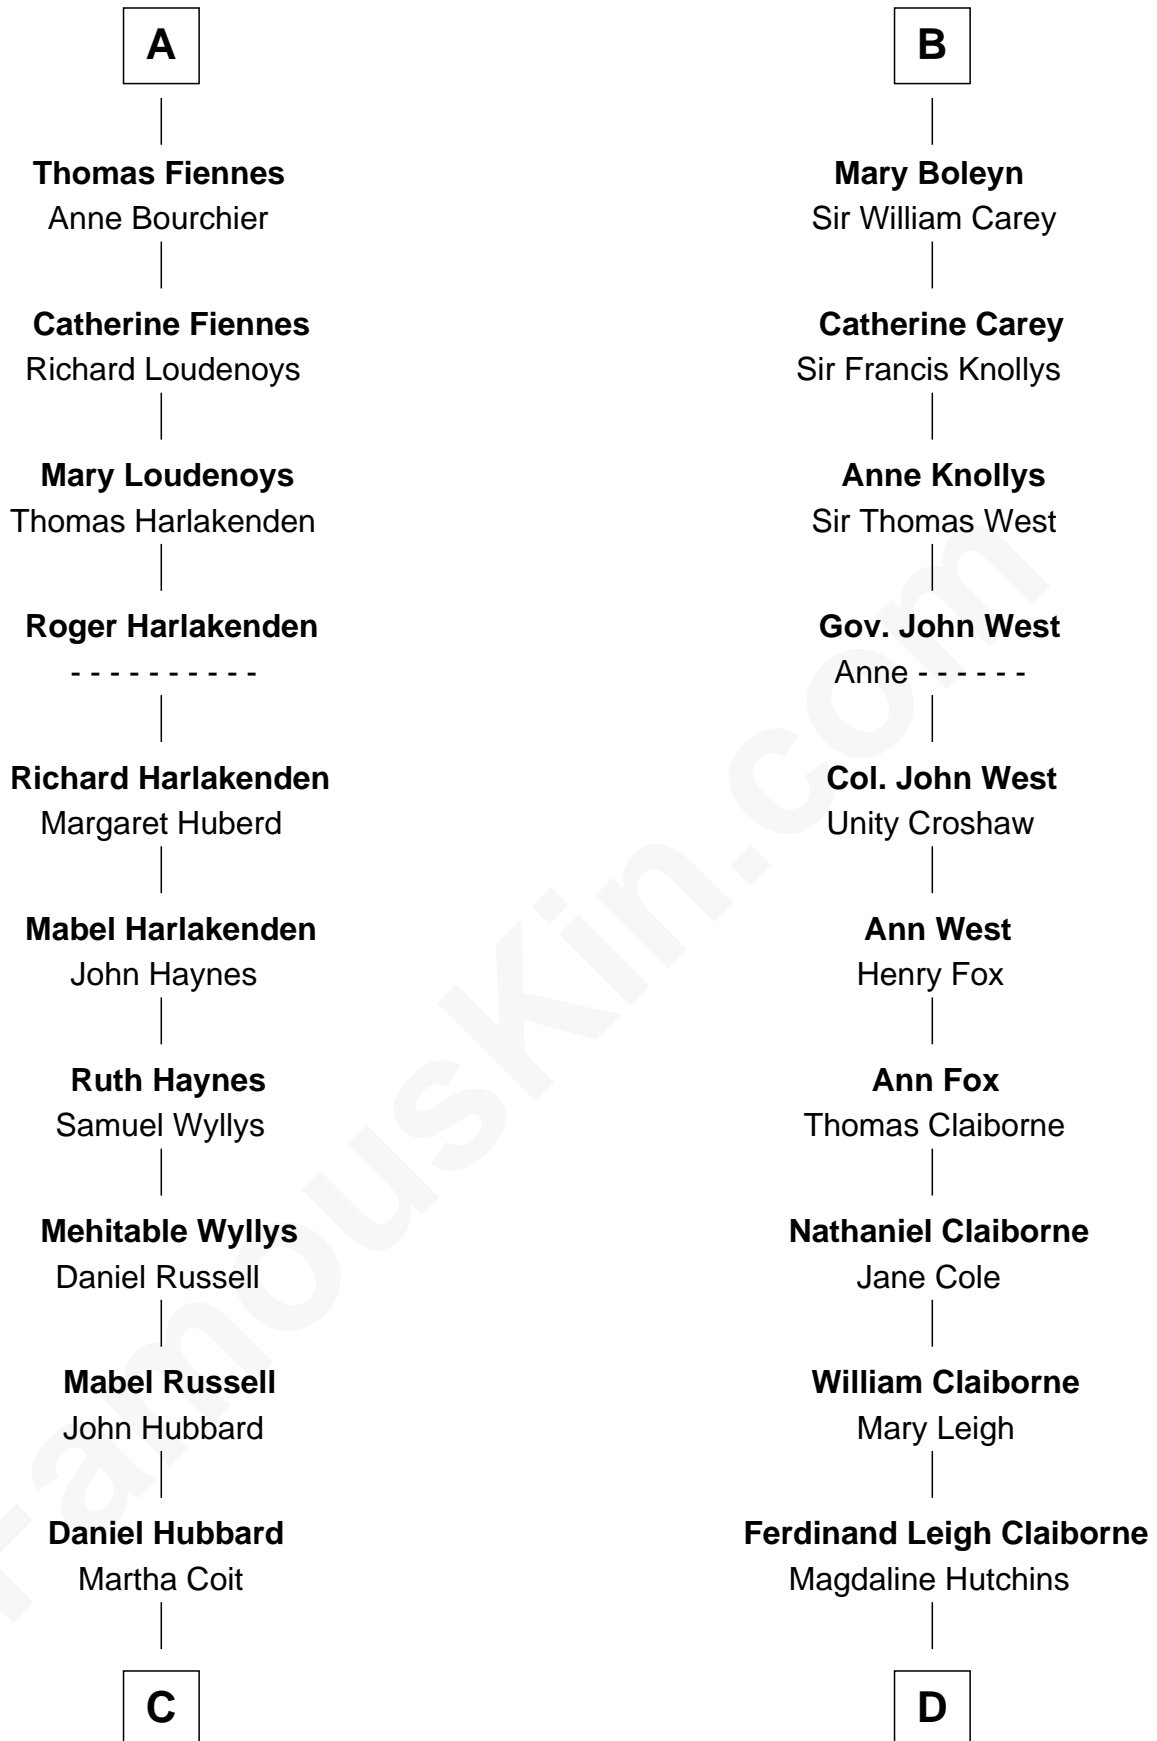

FamousKin.com Relationship Chart of

Frank Lloyd Wright

American Architect

21st cousin of

Cokie Roberts

Author and TV Journalist

Ralph VII de Toeni

Mary - - - - -

C

Capt. Russell Hubbard

Mary Gray

Martha Hubbard

David Wright

Rev. David Wright

Abigail Goddard

William Carey Wright