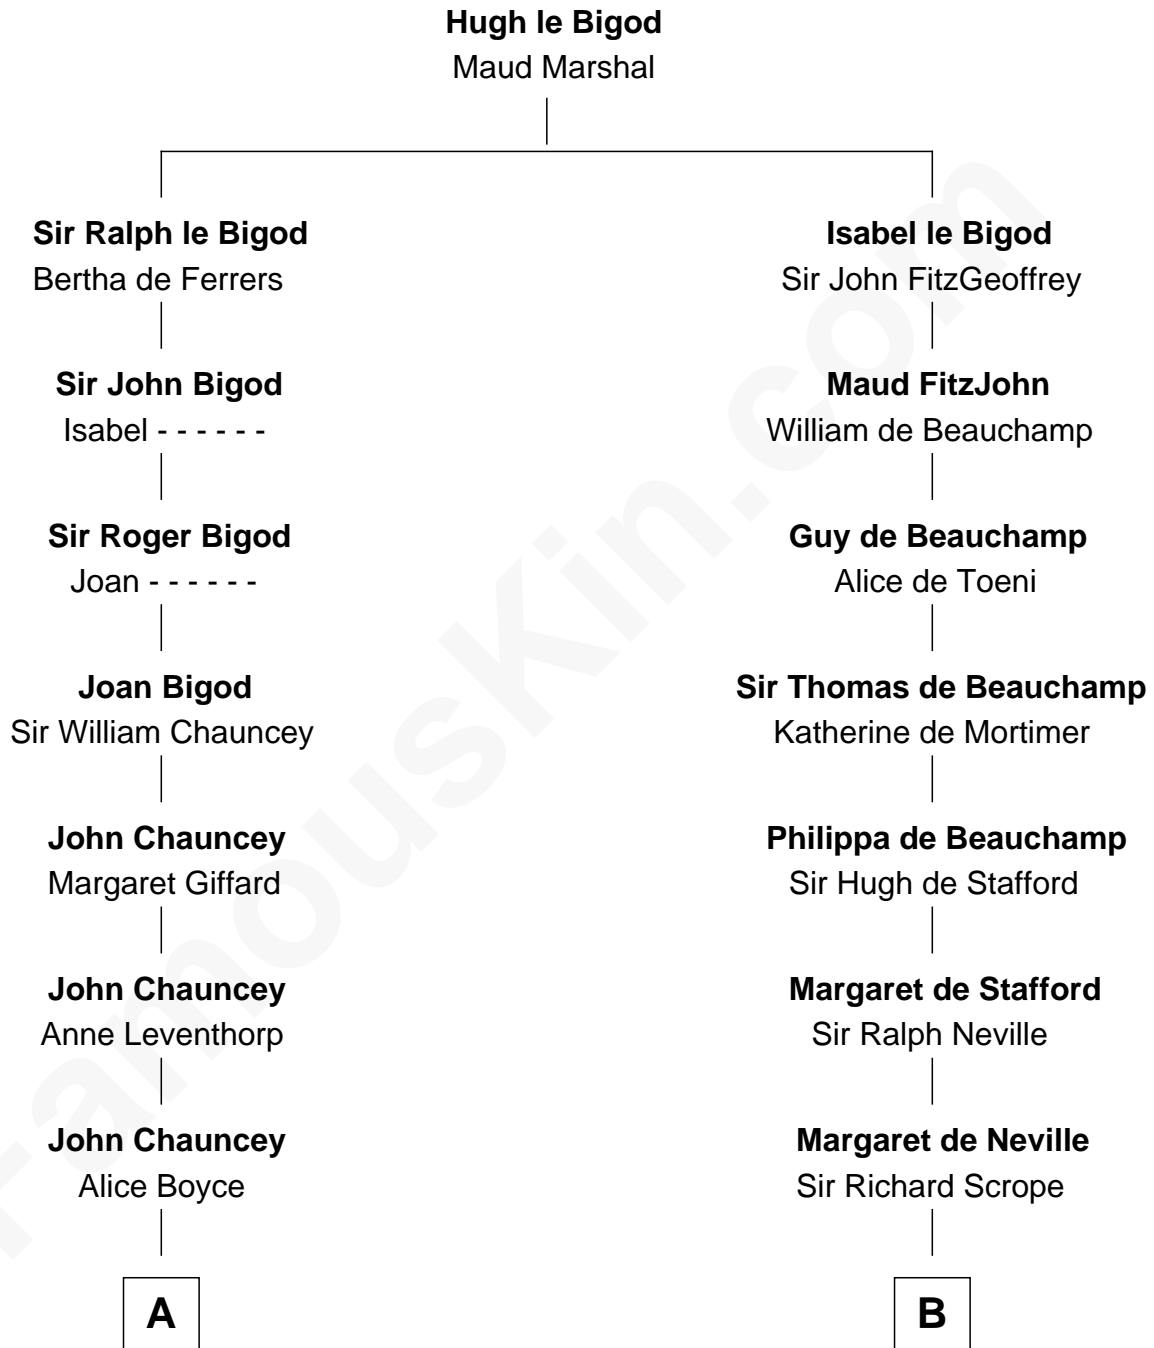

FamousKin.com
Relationship Chart of
Frank Lloyd Wright
American Architect

17th cousin 4 times removed of

James Madison
4th U.S. President

FamousKin.com