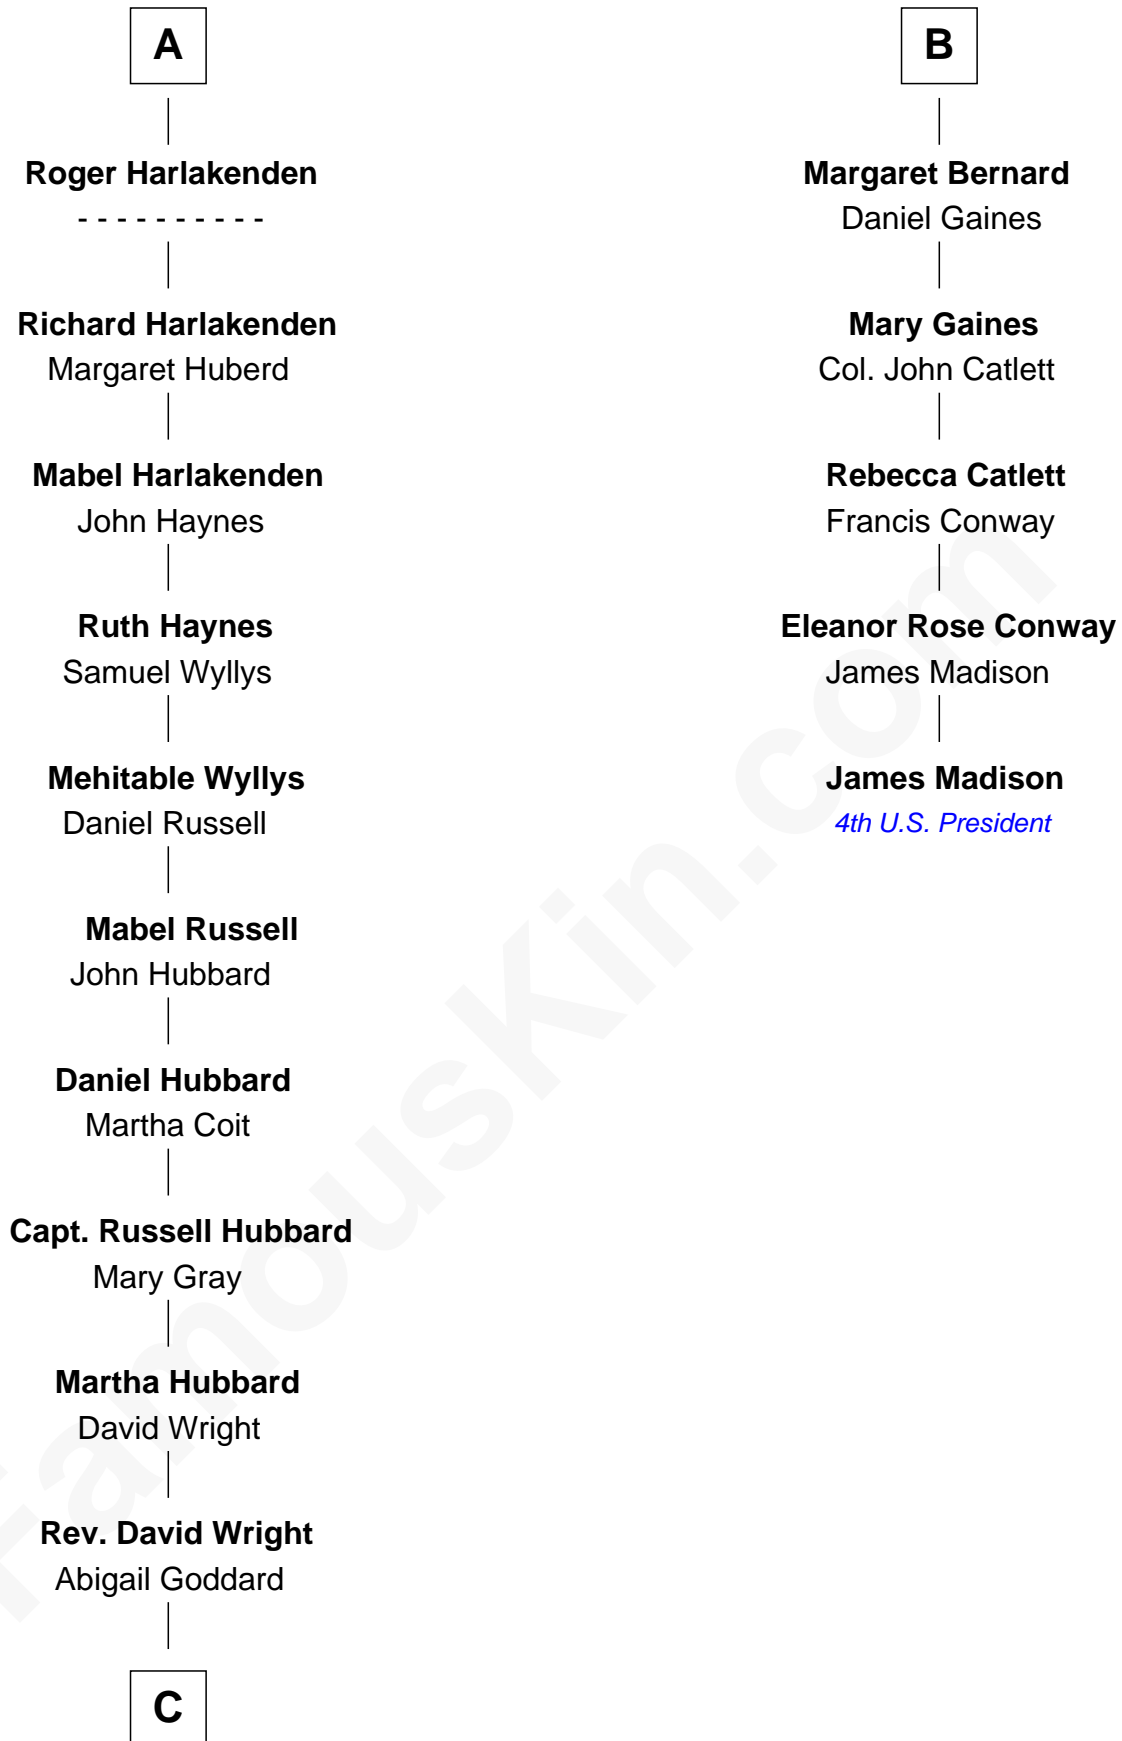

**FamousKin.com**  
**Relationship Chart of**  
**Frank Lloyd Wright**  
*American Architect*

11th cousin 7 times removed of

**James Madison**  
*4th U.S. President*

**Margaret de Stafford**  
 Sir Ralph Neville

**C**

—  
**William Carey Wright**

Anna Lloyd Jones

—  
**Frank Lloyd Wright**

*American Architect*

FamousKin.com