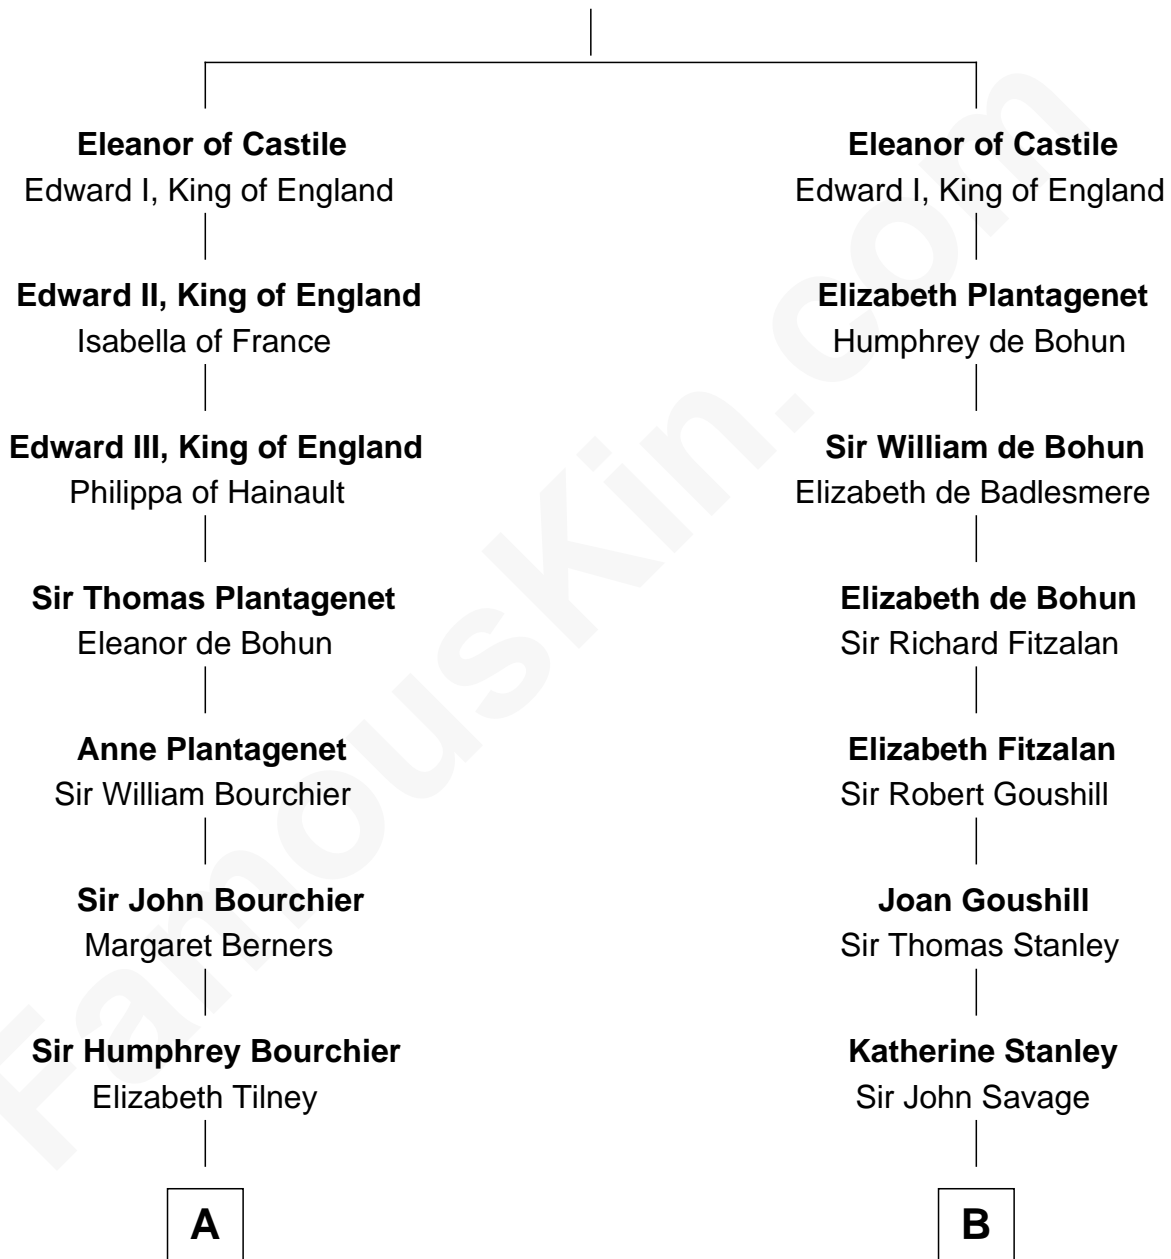

FamousKin.com
Relationship Chart of
Frank Lloyd Wright
American Architect

16th cousin 5 times removed of

James Madison
4th U.S. President

Ferdinand III, King of Castile
 Joanna of Ponthieu

FamousKin.com