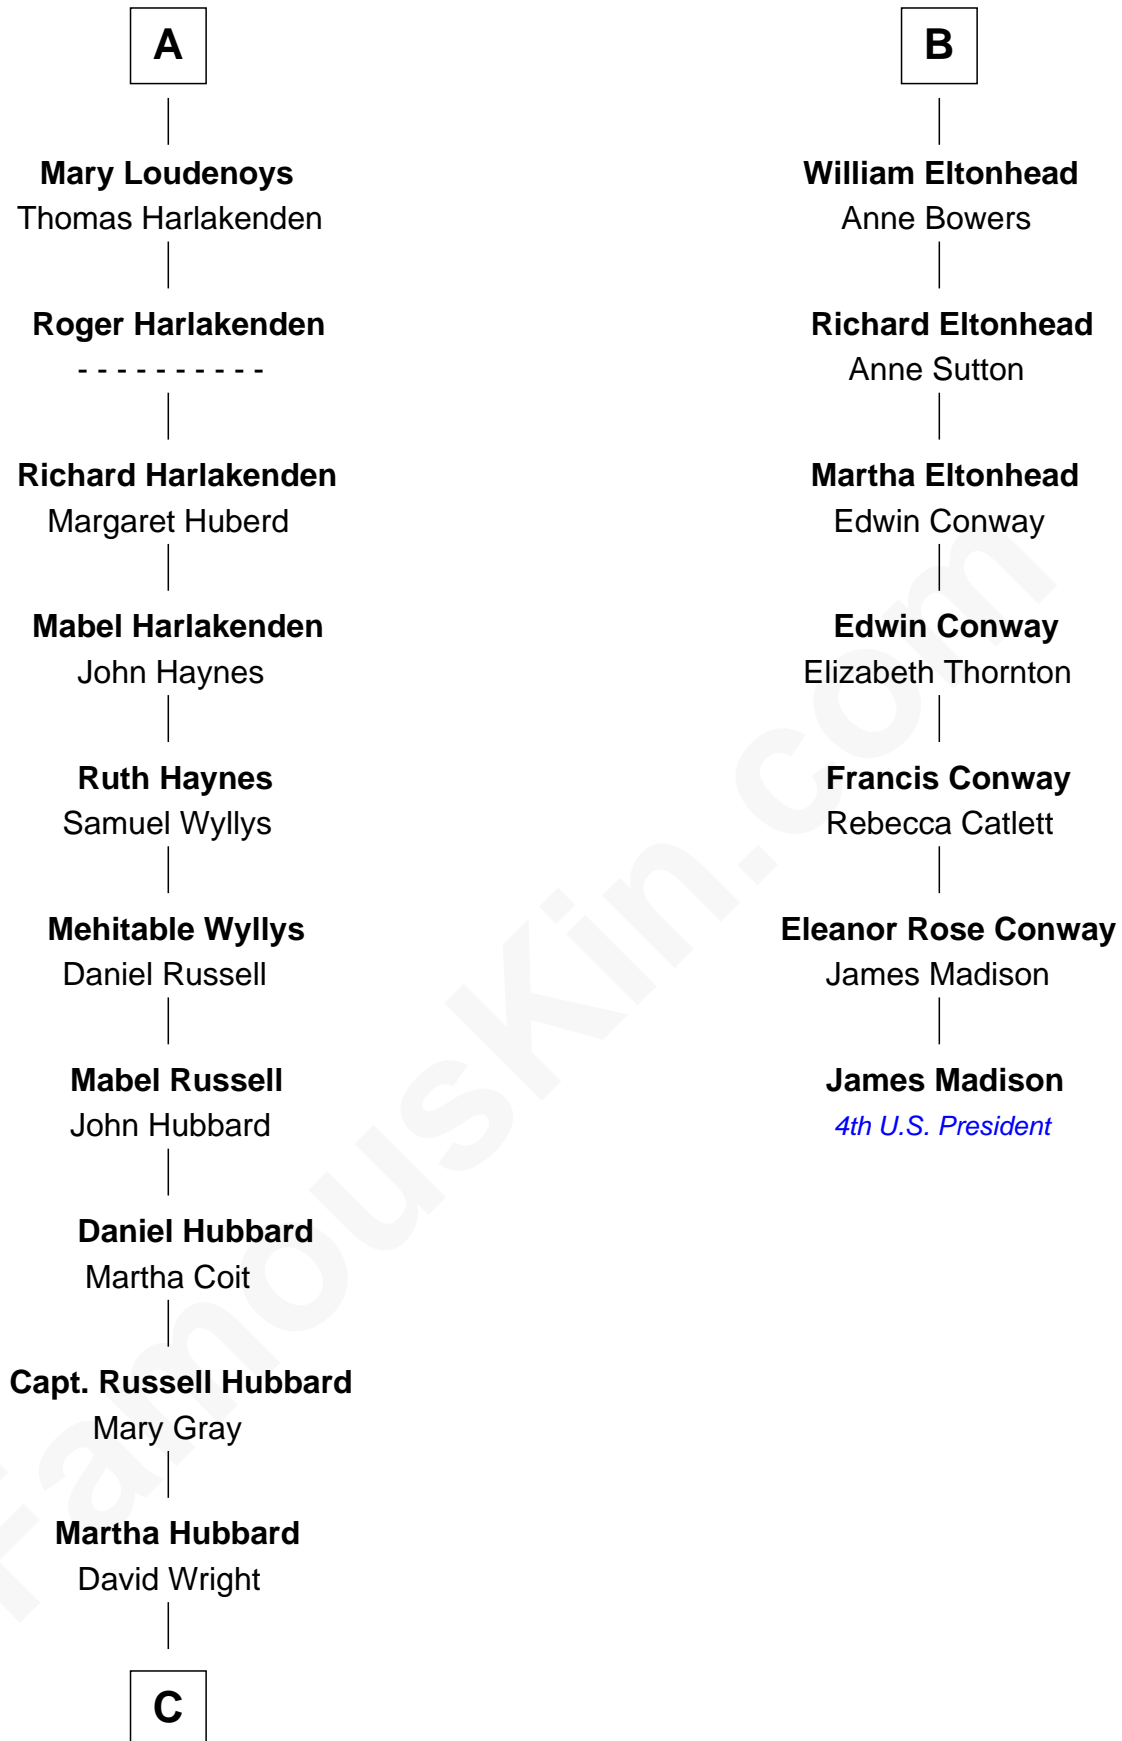

FamousKin.com
Relationship Chart of
Frank Lloyd Wright
American Architect

13th cousin 6 times removed of

James Madison
4th U.S. President

Sir William de Bohun
 Elizabeth de Badlesmere

C

—
Rev. David Wright

Abigail Goddard

—
William Carey Wright

Anna Lloyd Jones

—
Frank Lloyd Wright

American Architect

FamousKin.com