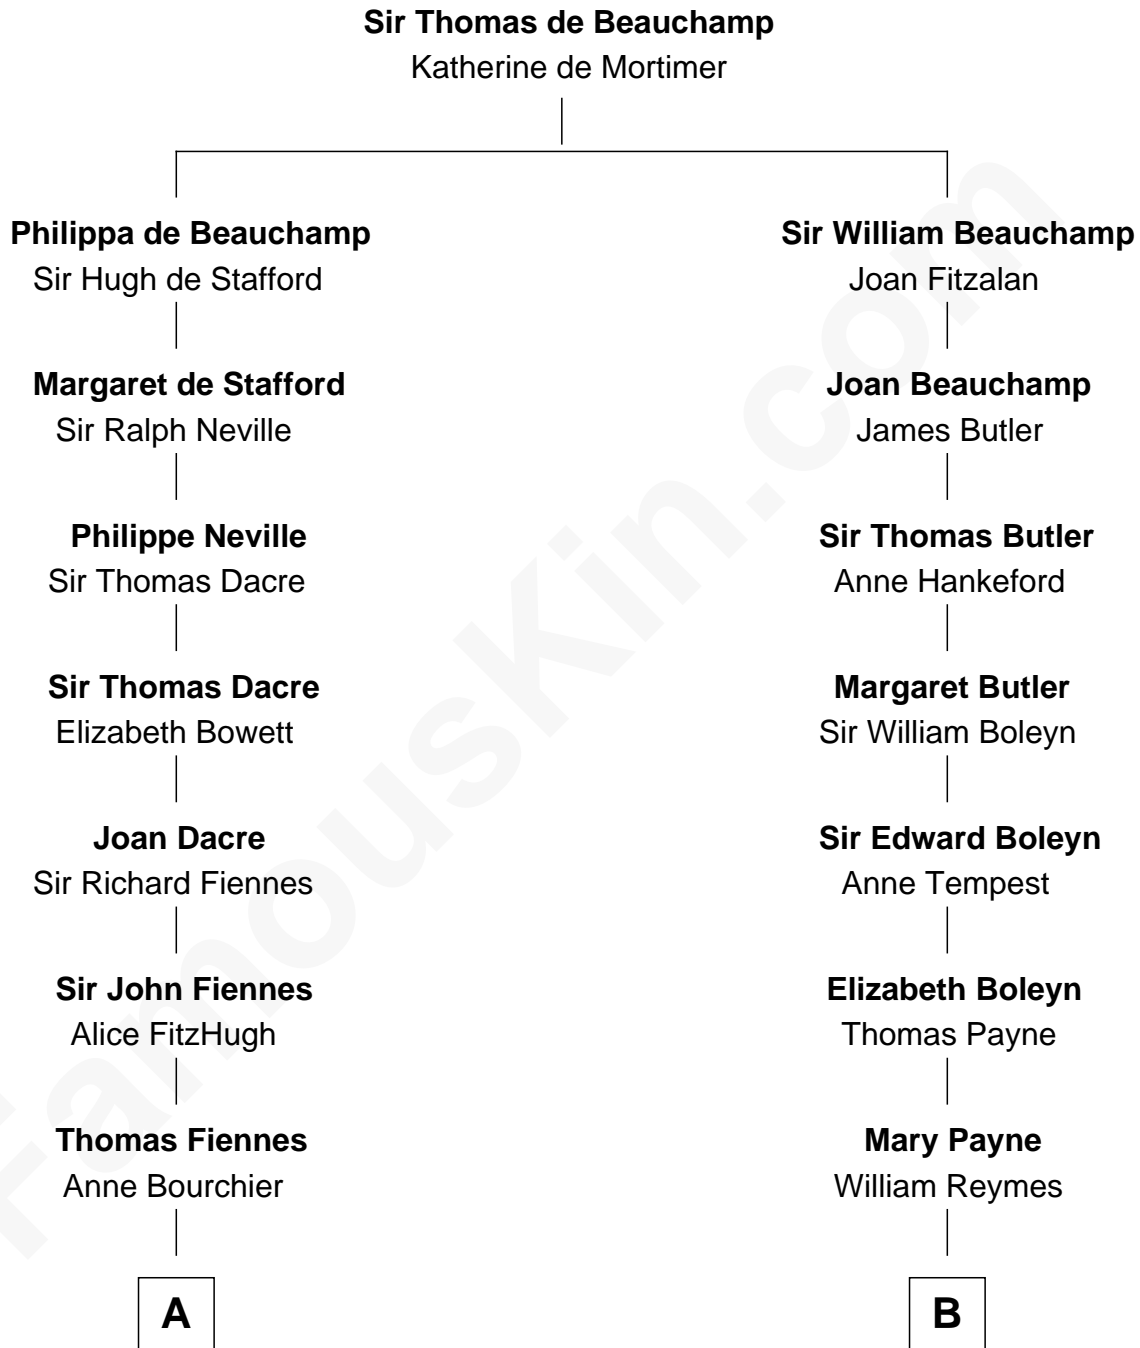

FamousKin.com
Relationship Chart of
Frank Lloyd Wright
American Architect

19th cousin 1 time removed of
Bill Weld
68th Governor of Massachusetts

C

Martha Hubbard

David Wright

Rev. David Wright

Abigail Goddard

William Carey Wright

Anna Lloyd Jones

Frank Lloyd Wright

American Architect

D

Cornelia DuBois Floyd

John Treadwell Nichols

Mary Blake Nichols