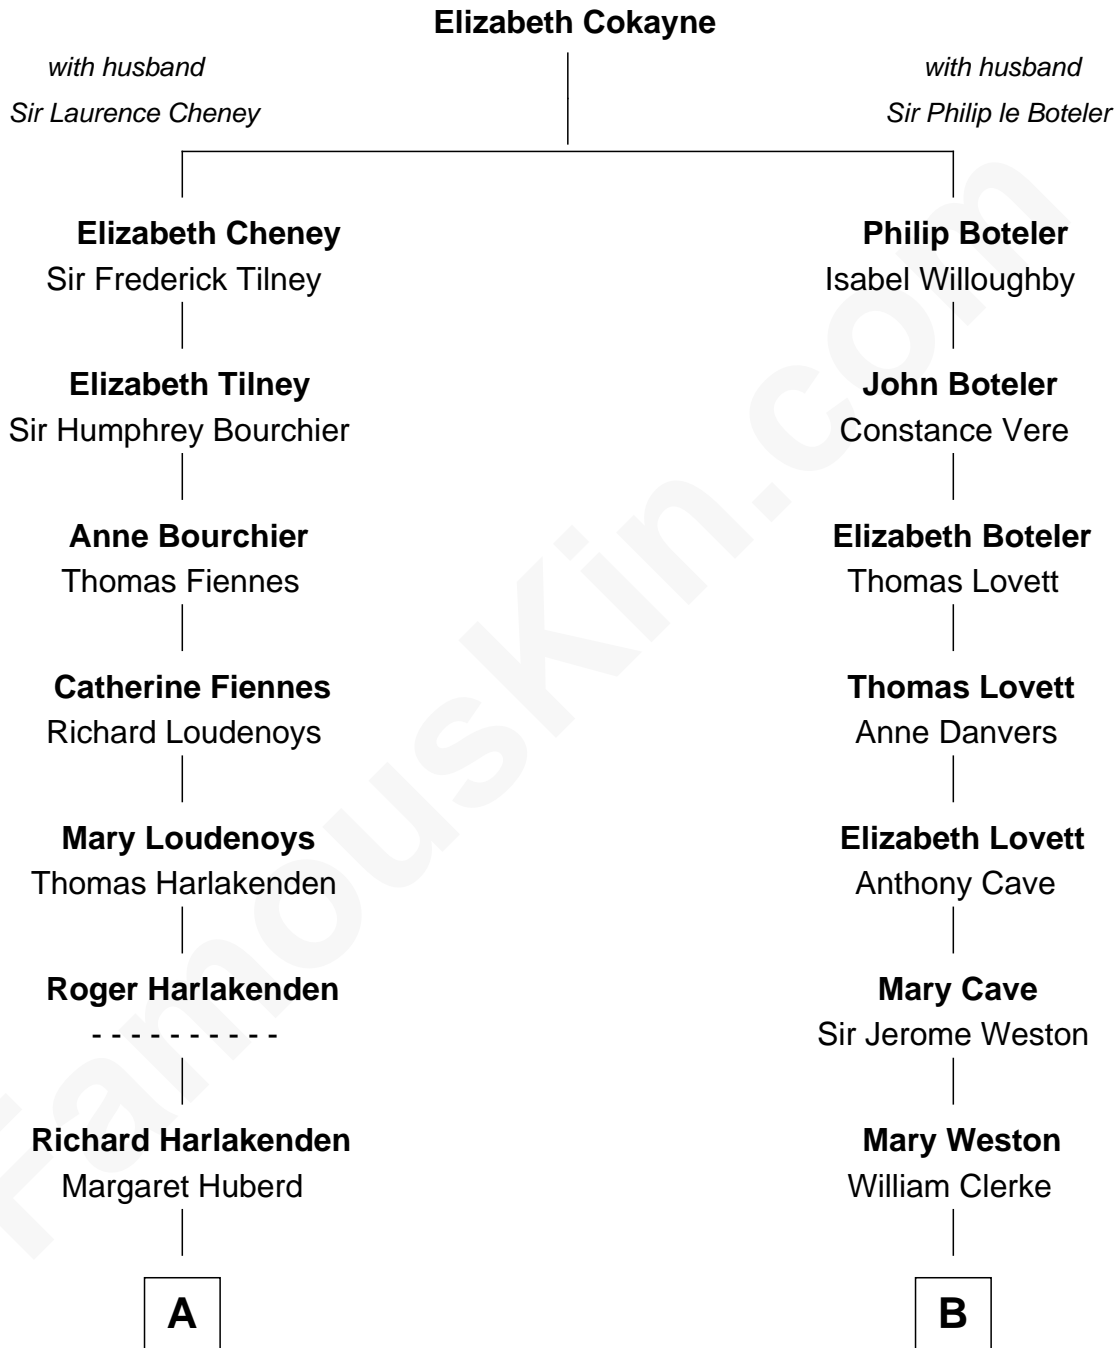

FamousKin.com
Relationship Chart of
Frank Lloyd Wright
American Architect

16th cousin 2 times removed of

Tuesday Weld
TV and Movie Actress

C

Lothrop Motley Weld

Yosene Balfour Ker

Tuesday Weld

TV and Movie Actress

FamousKin.com