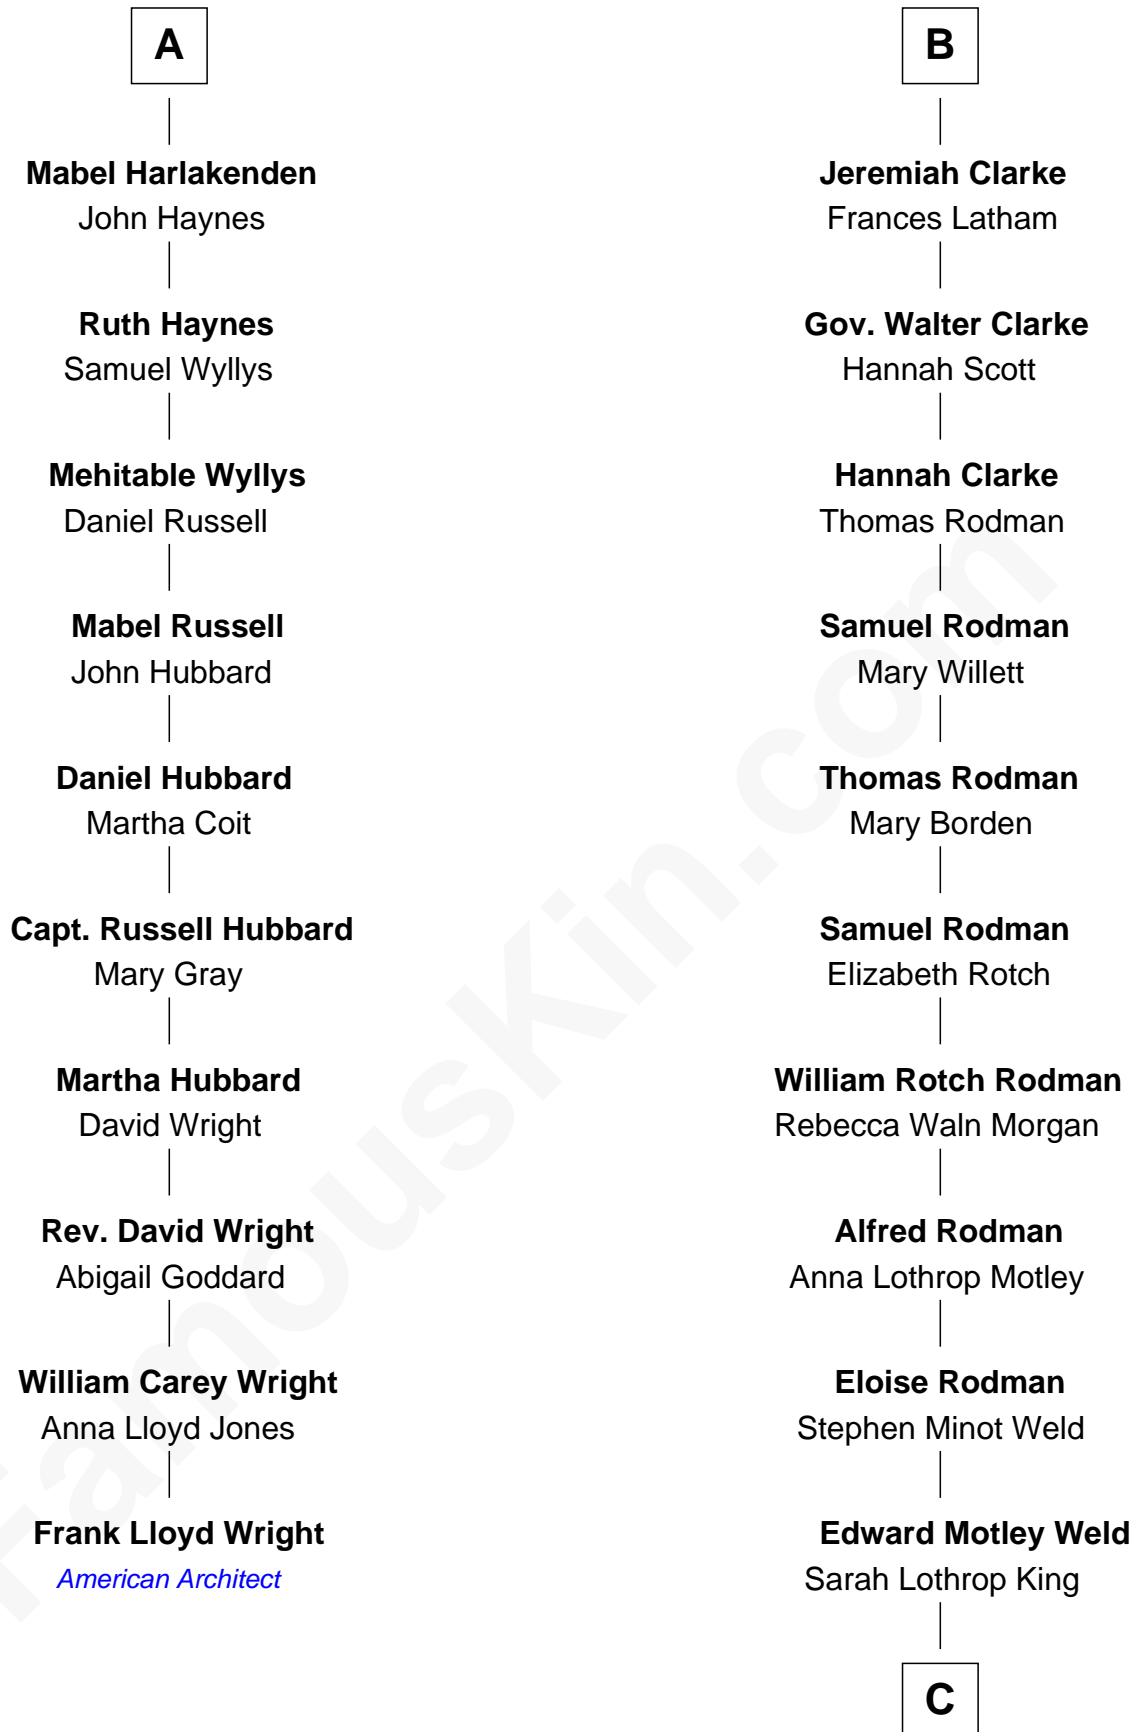

FamousKin.com
Relationship Chart of
Frank Lloyd Wright
American Architect

16th cousin 2 times removed of

Tuesday Weld
TV and Movie Actress

C

Lothrop Motley Weld

Yosene Balfour Ker

Tuesday Weld

TV and Movie Actress

FamousKin.com