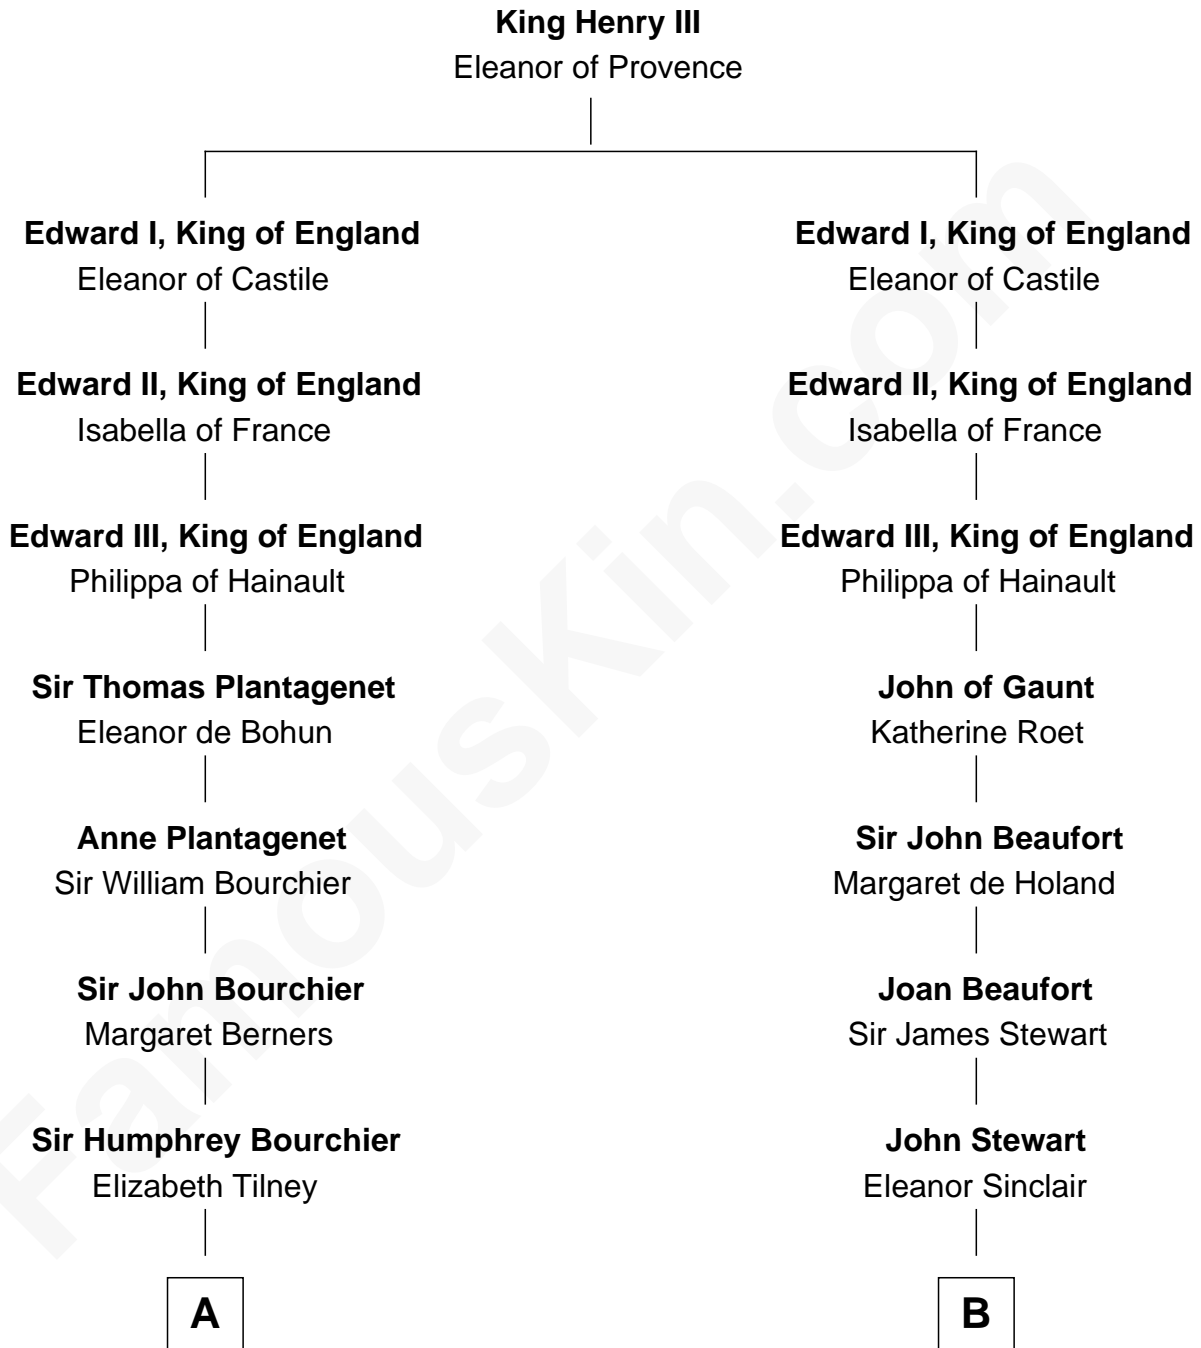

**FamousKin.com**  
**Relationship Chart of**  
**Frank Lloyd Wright**  
*American Architect*

18th cousin 3 times removed of

**Helen Keller**  
*Author and Activist*

FamousKin.com