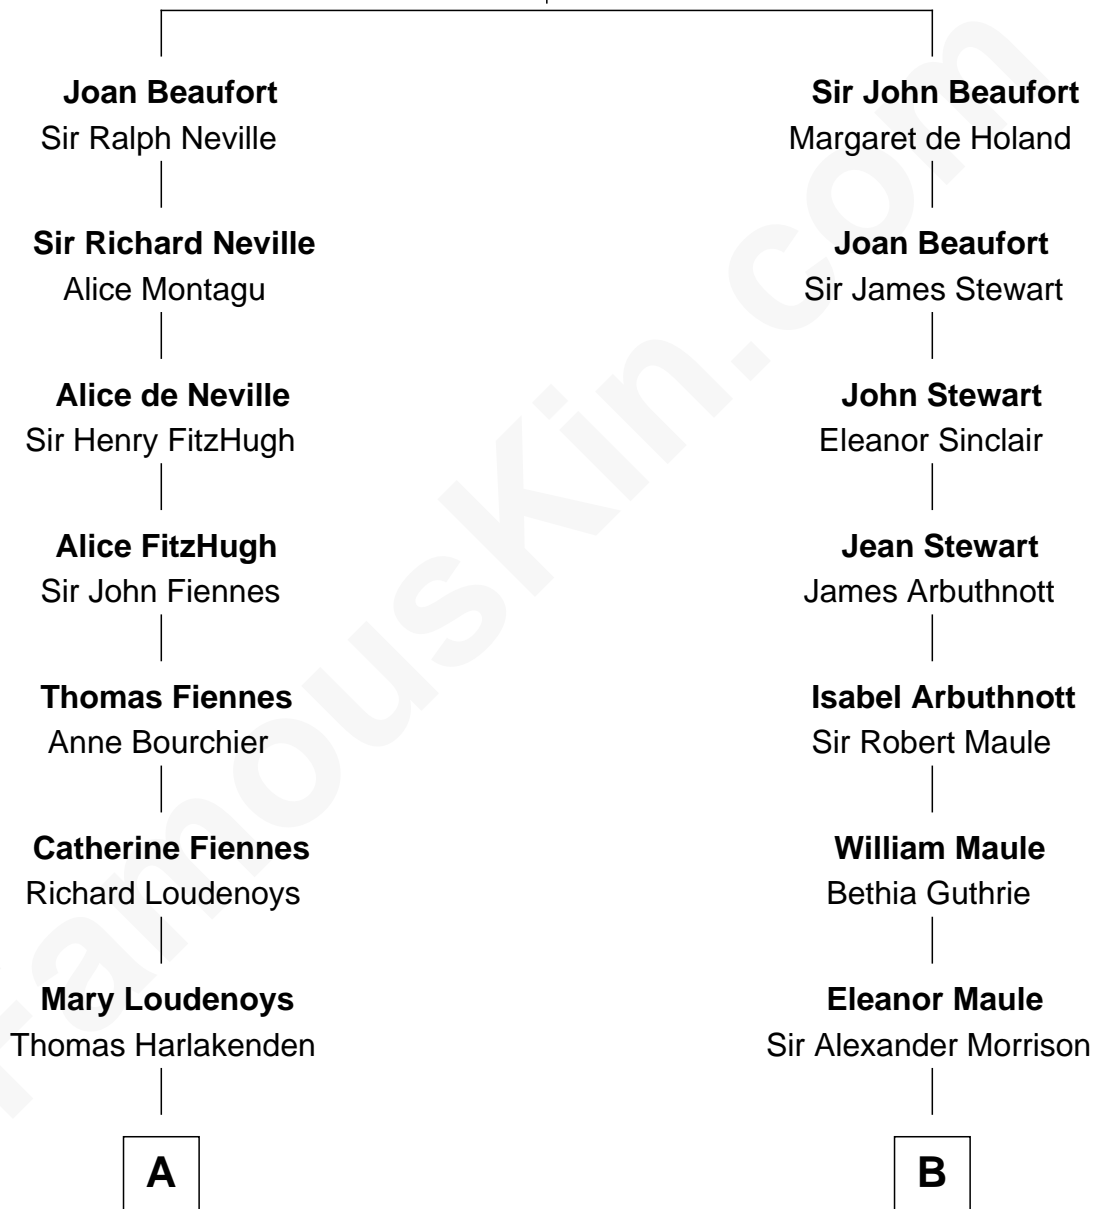

**FamousKin.com**  
**Relationship Chart of**  
**Frank Lloyd Wright**  
*American Architect*

14th cousin 4 times removed of

**Helen Keller**  
*Author and Activist*

**John of Gaunt**  
 Katherine Roet

**C**

—  
**William Carey Wright**

Anna Lloyd Jones

—  
**Frank Lloyd Wright**

*American Architect*

FamousKin.com