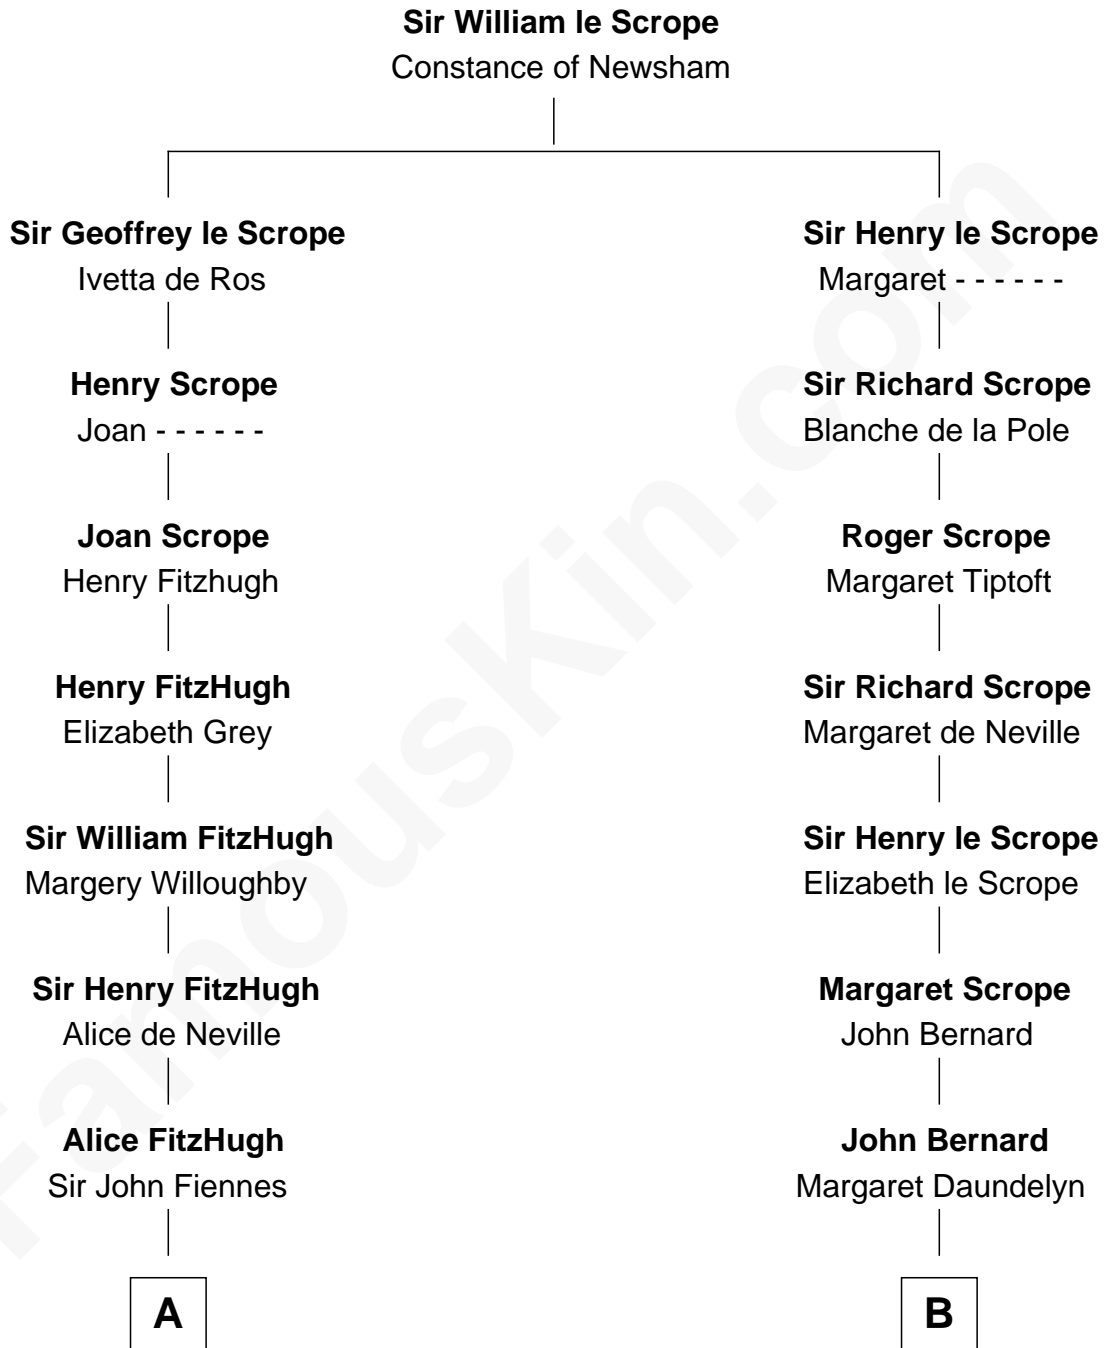

FamousKin.com
Relationship Chart of
Frank Lloyd Wright
American Architect

17th cousin 4 times removed of

Helen Keller
Author and Activist

FamousKin.com