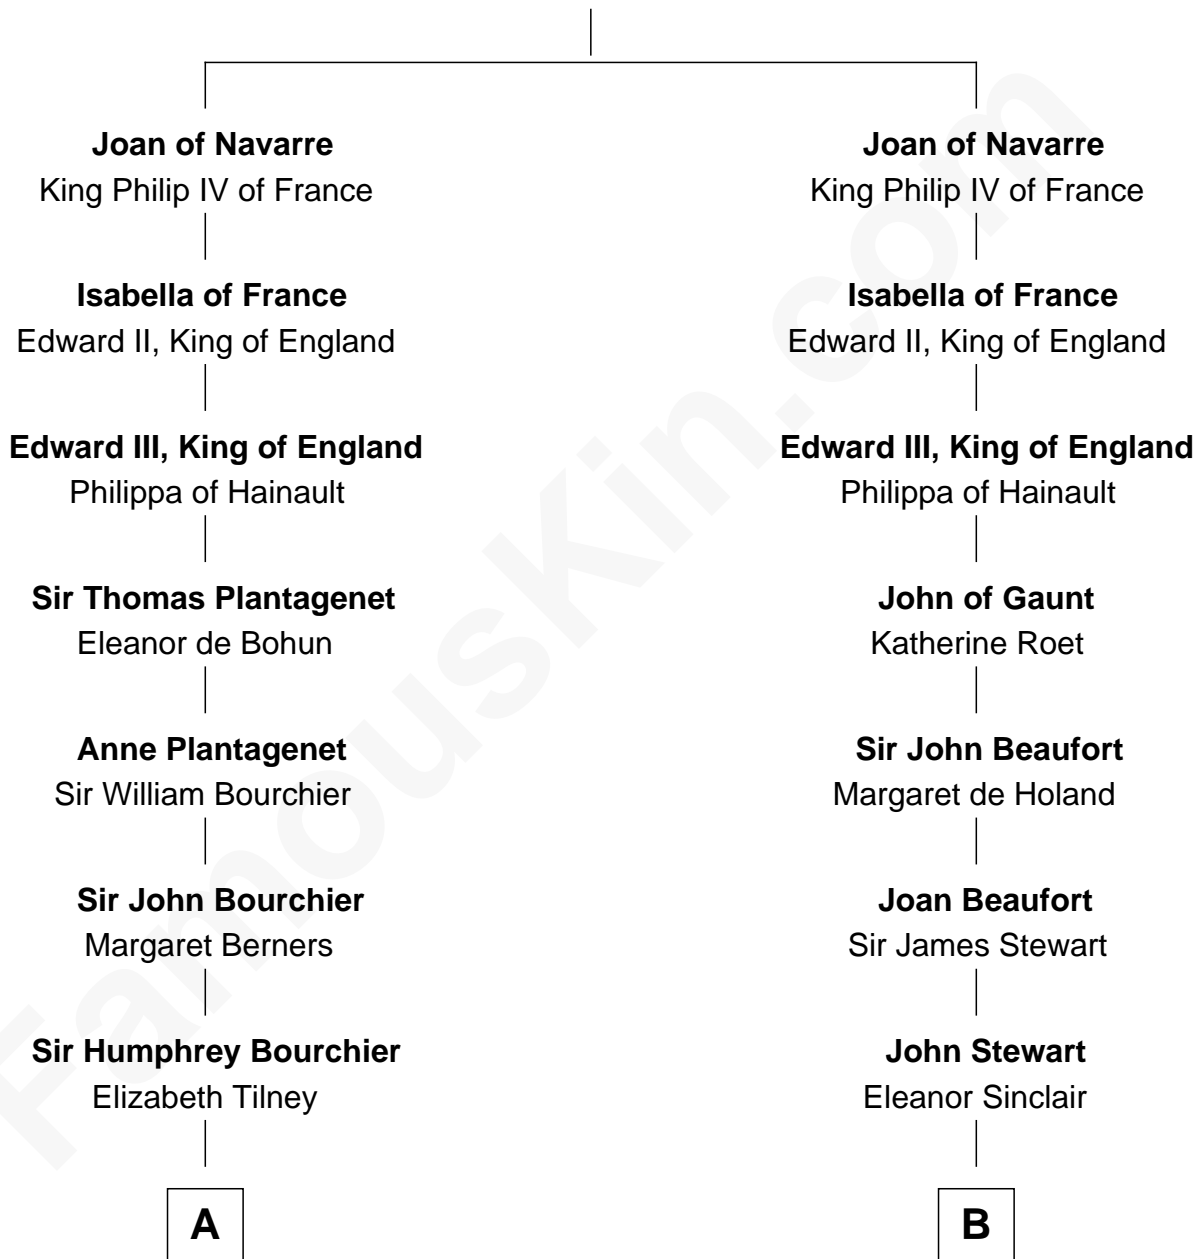

FamousKin.com
Relationship Chart of
Frank Lloyd Wright
American Architect

18th cousin 3 times removed of
Helen Keller
Author and Activist

King Henry I of Navarre
 Blanche of Artois

FamousKin.com