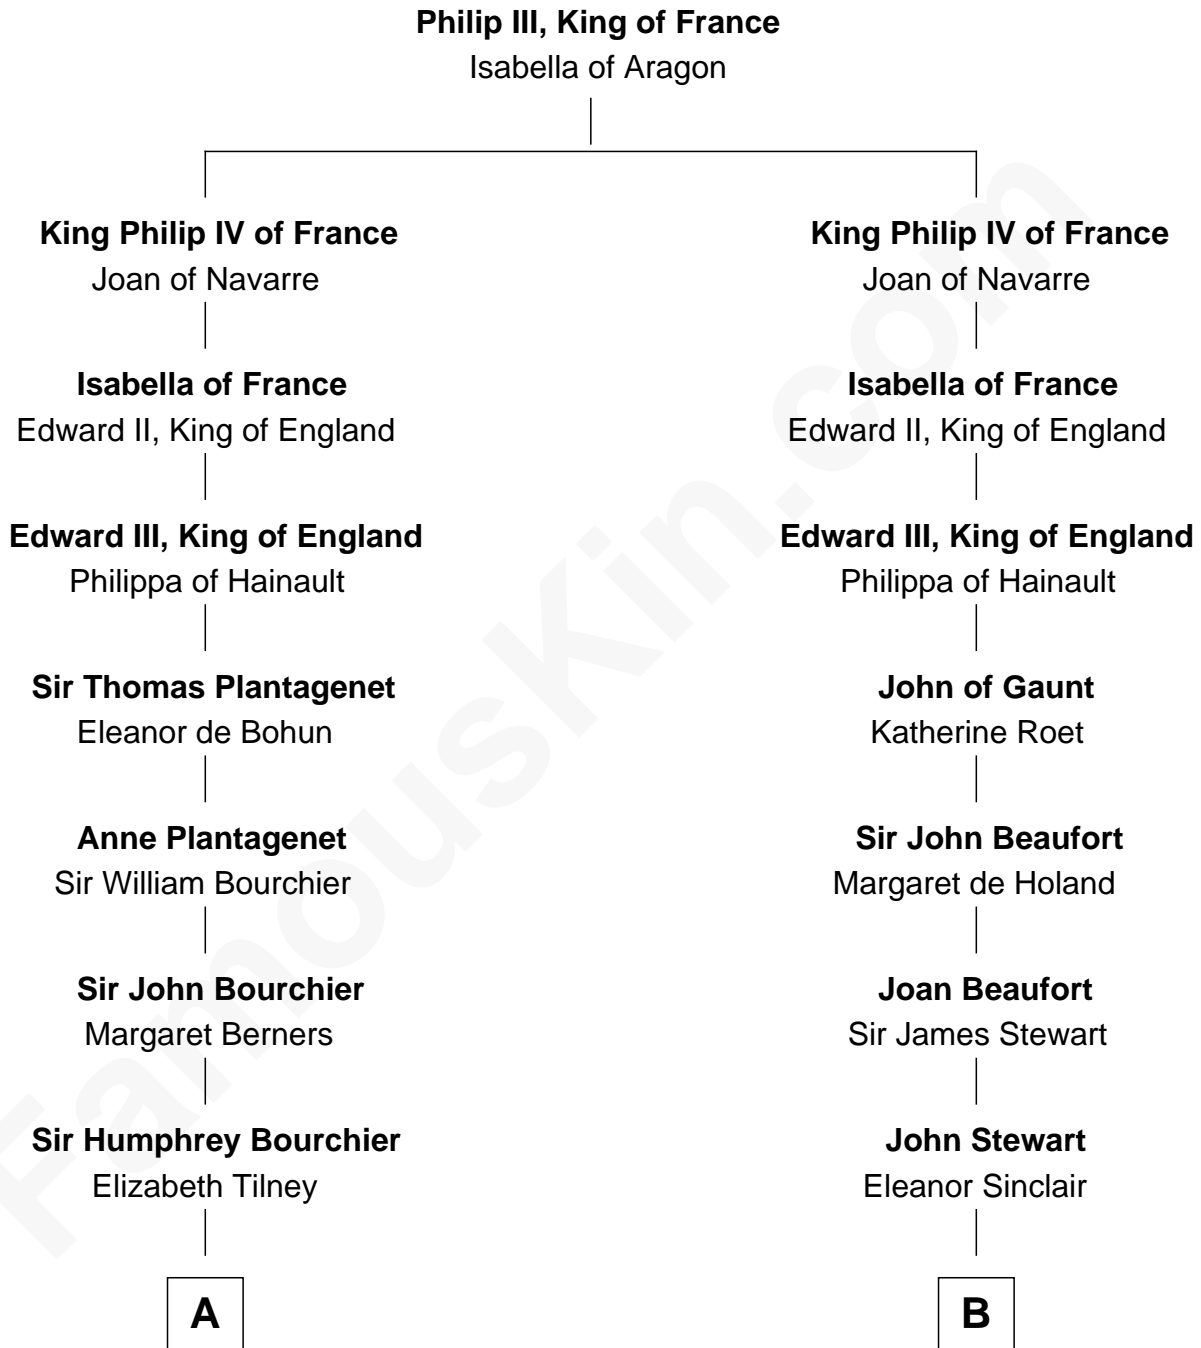

**FamousKin.com**  
**Relationship Chart of**  
**Frank Lloyd Wright**  
*American Architect*

18th cousin 3 times removed of

**Helen Keller**  
*Author and Activist*

FamousKin.com