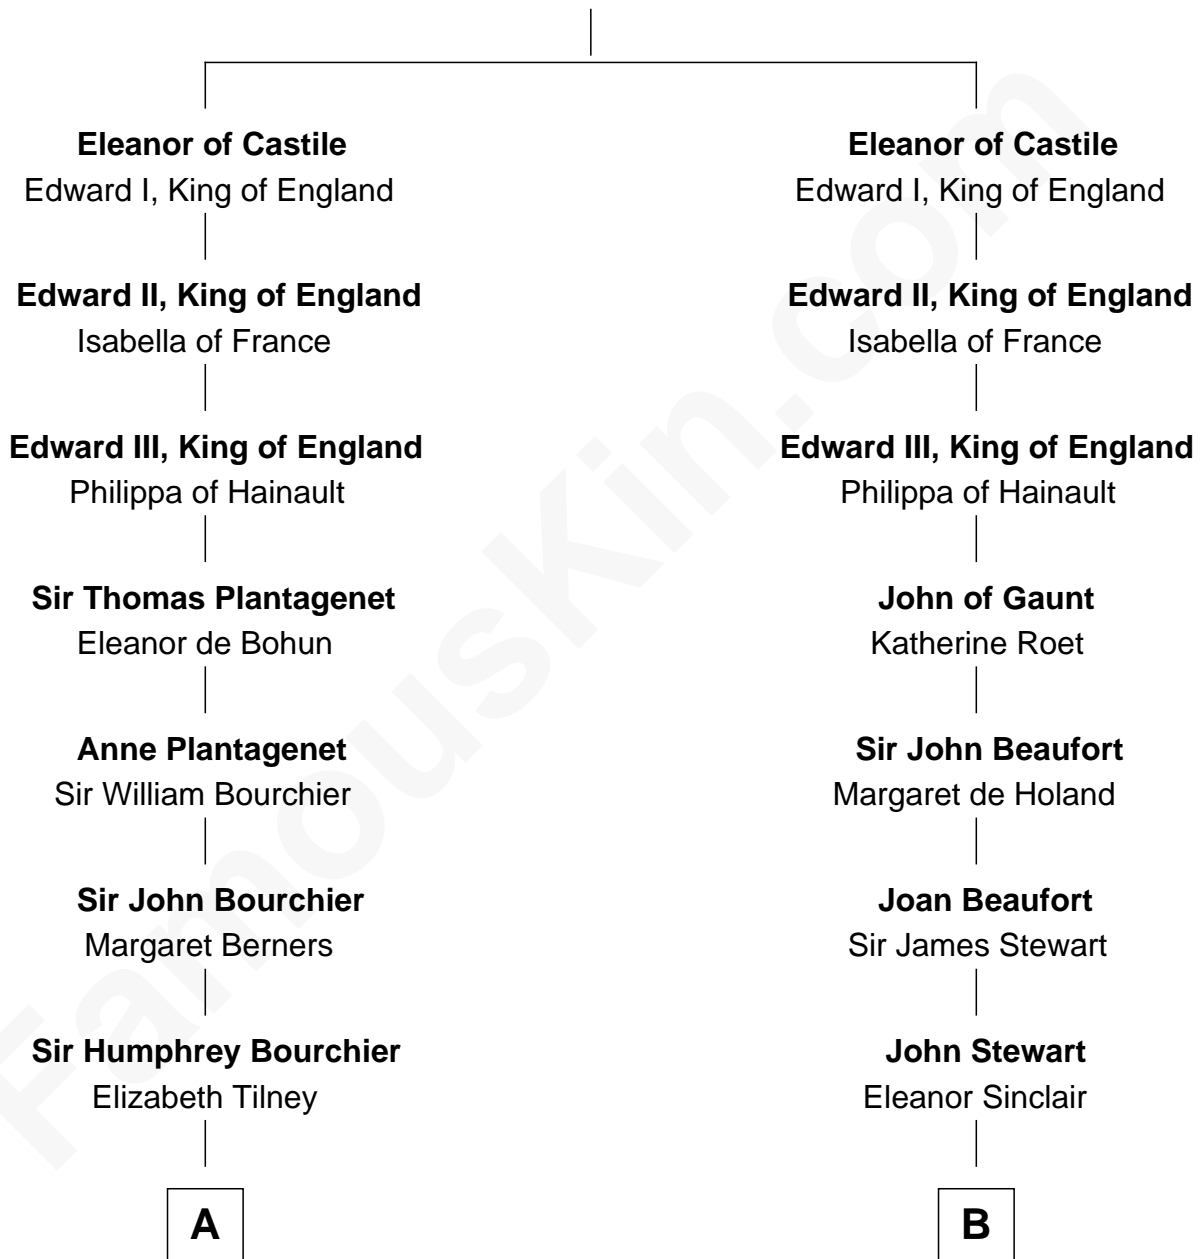

**FamousKin.com**  
**Relationship Chart of**  
**Frank Lloyd Wright**  
*American Architect*

18th cousin 3 times removed of

**Helen Keller**  
*Author and Activist*

**Ferdinand III, King of Castile**  
 Joanna of Ponthieu

FamousKin.com