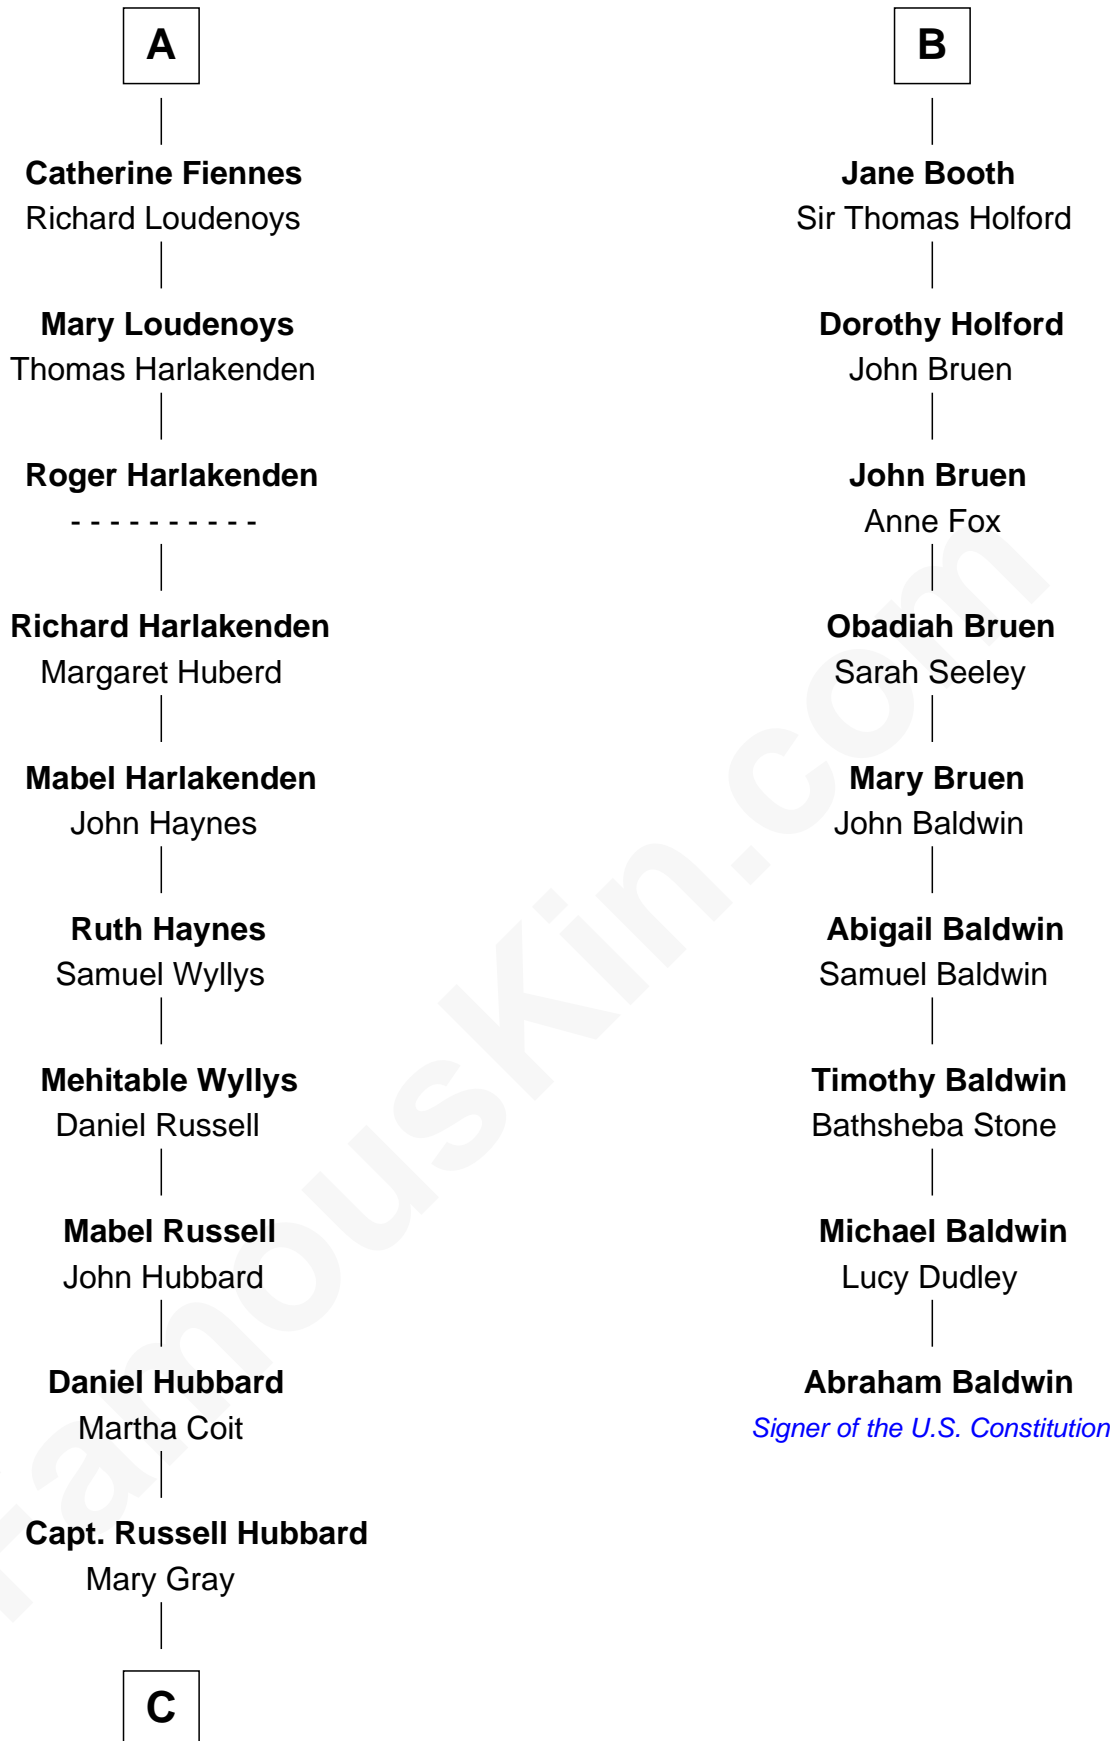

**FamousKin.com**  
**Relationship Chart of**  
**Frank Lloyd Wright**  
*American Architect*

15th cousin 5 times removed of  
**Abraham Baldwin**  
*Signer of the U.S. Constitution*

**C**

—  
**Martha Hubbard**

David Wright

—  
**Rev. David Wright**

Abigail Goddard

—  
**William Carey Wright**

Anna Lloyd Jones

—  
**Frank Lloyd Wright**

*American Architect*

FamousKin.com