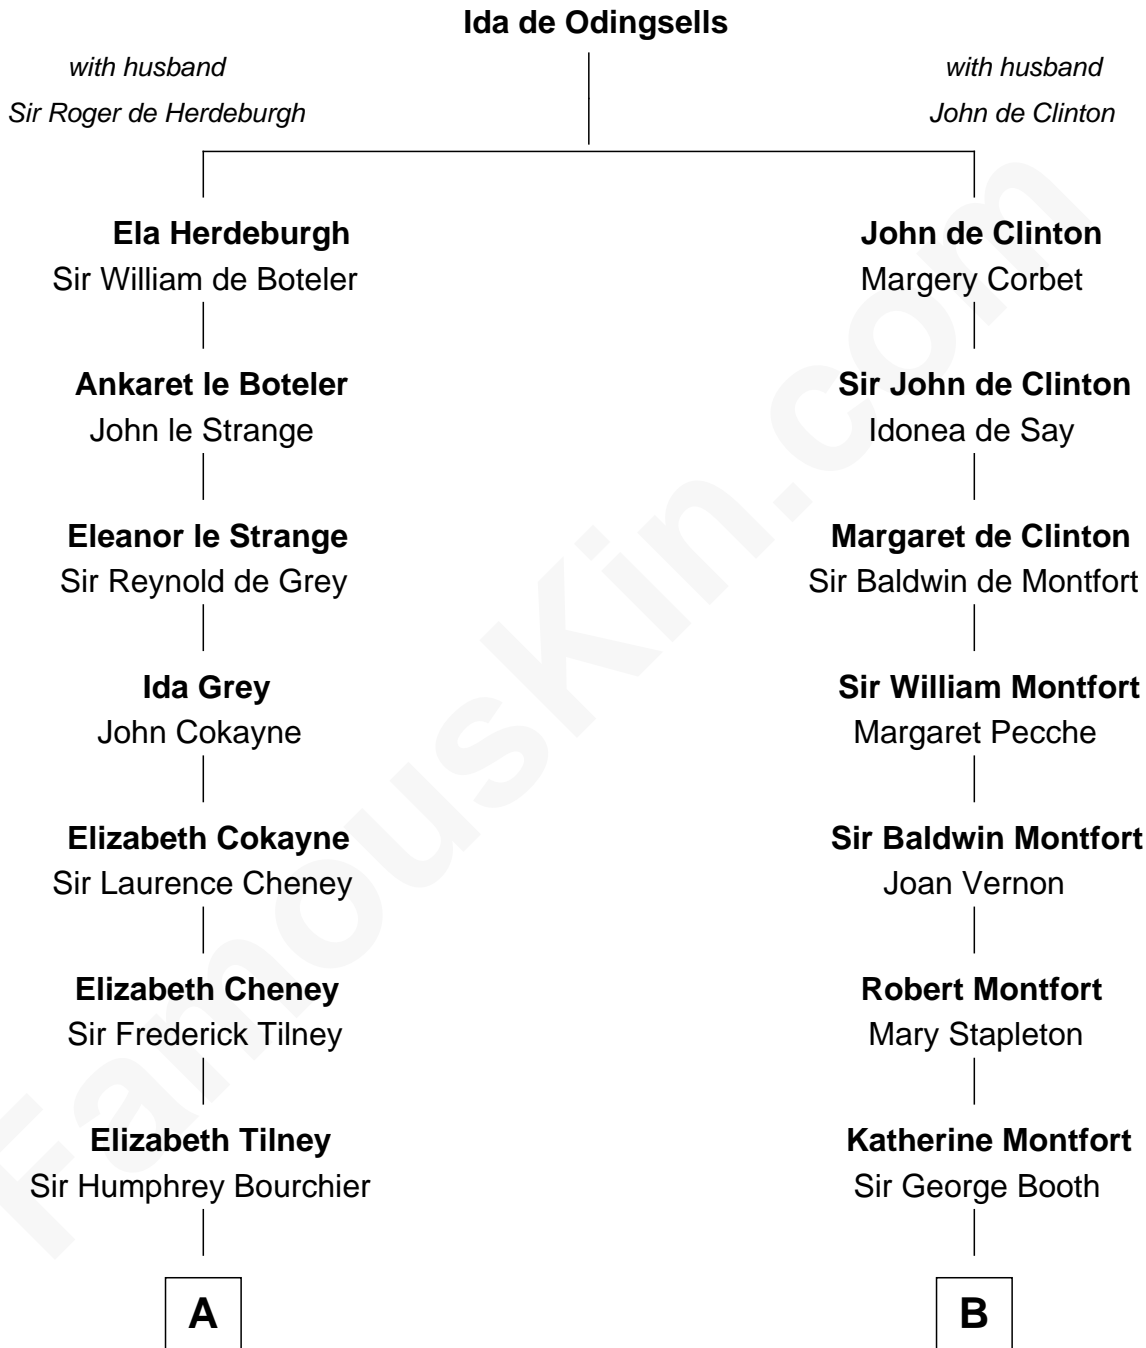

FamousKin.com
Relationship Chart of
Frank Lloyd Wright
American Architect

16th cousin 5 times removed of
Abraham Baldwin
Signer of the U.S. Constitution

FamousKin.com