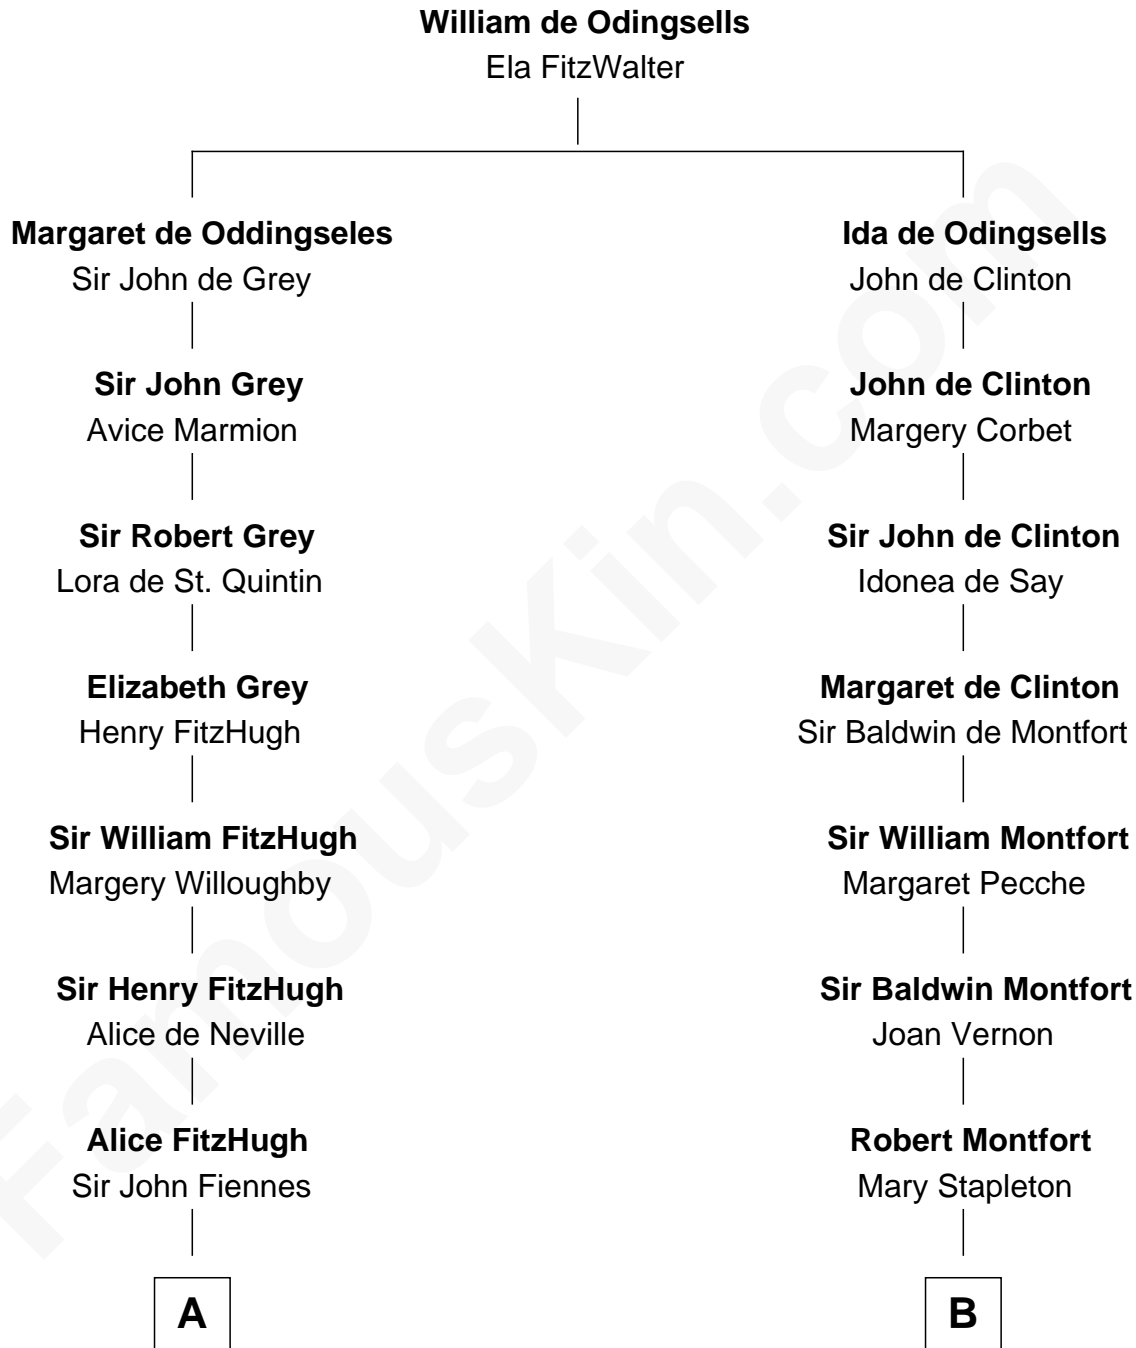

FamousKin.com
Relationship Chart of
Frank Lloyd Wright
American Architect

17th cousin 4 times removed of
Abraham Baldwin
Signer of the U.S. Constitution

C

—
Capt. Russell Hubbard

Mary Gray

—
Martha Hubbard

David Wright

—
Rev. David Wright

Abigail Goddard

—
William Carey Wright

Anna Lloyd Jones

—
Frank Lloyd Wright

American Architect

FamousKin.com