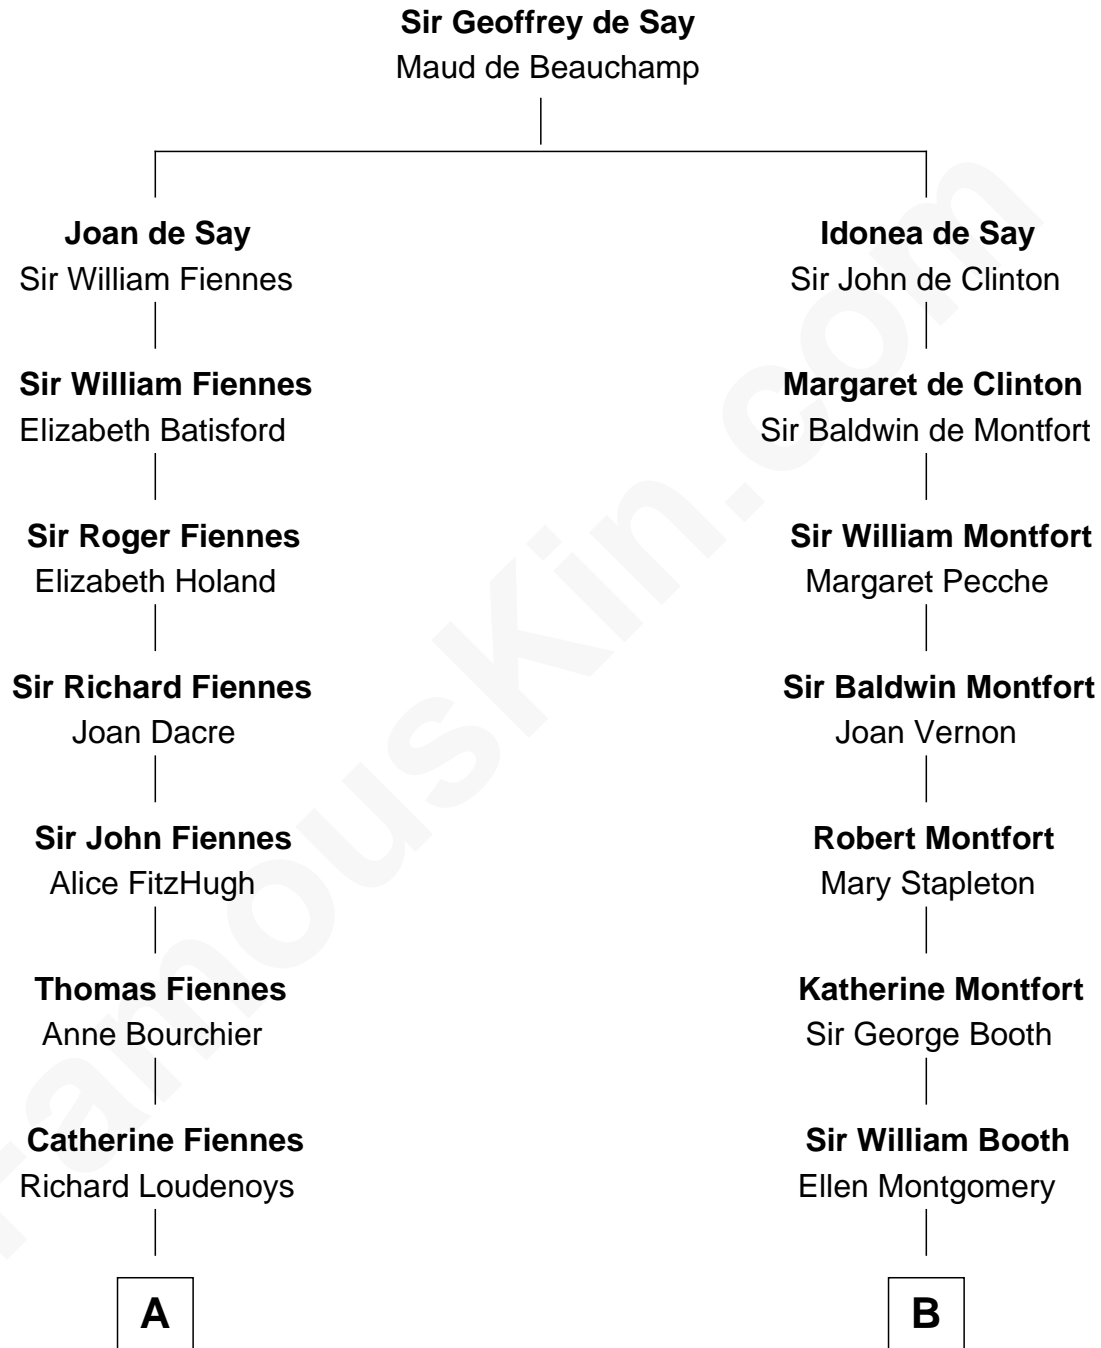

FamousKin.com
Relationship Chart of
Frank Lloyd Wright
American Architect

15th cousin 4 times removed of
Abraham Baldwin
Signer of the U.S. Constitution

C

—
Rev. David Wright

Abigail Goddard

—
William Carey Wright

Anna Lloyd Jones

—
Frank Lloyd Wright

American Architect

FamousKin.com