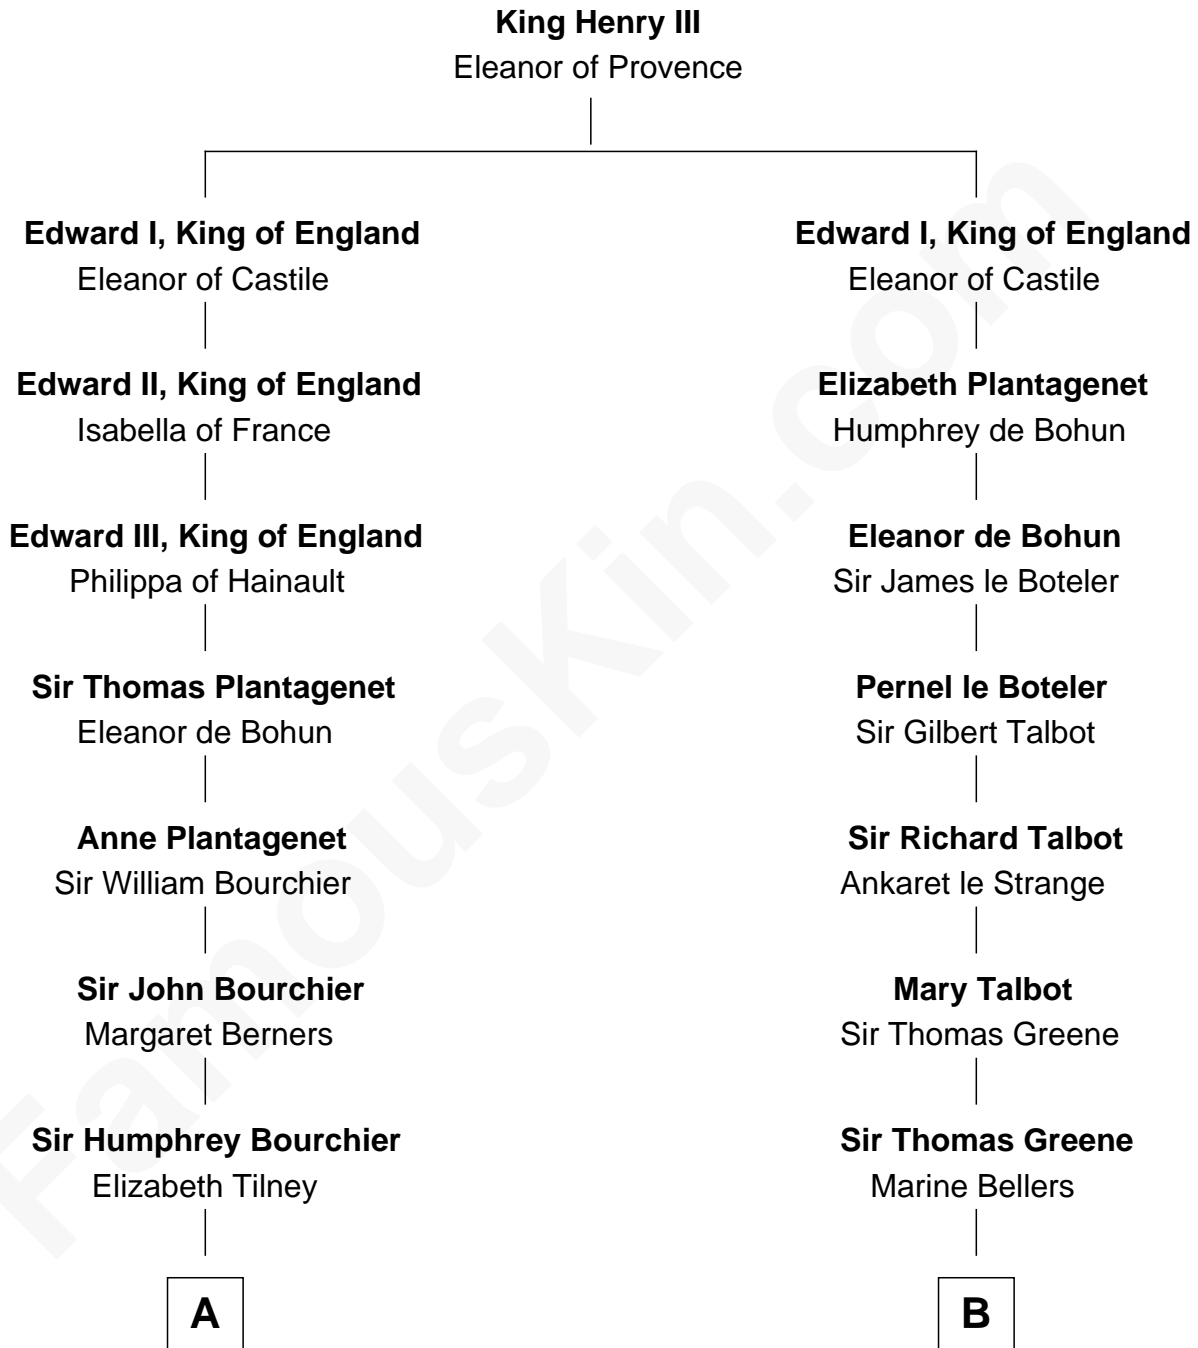

FamousKin.com
Relationship Chart of
Frank Lloyd Wright
American Architect

17th cousin 4 times removed of

Charles Carroll
Signer of the Declaration of Independence

Signer of Declaration of Independence

C

—
Capt. Russell Hubbard

Mary Gray

—
Martha Hubbard

David Wright

—
Rev. David Wright

Abigail Goddard

—
William Carey Wright

Anna Lloyd Jones

—
Frank Lloyd Wright