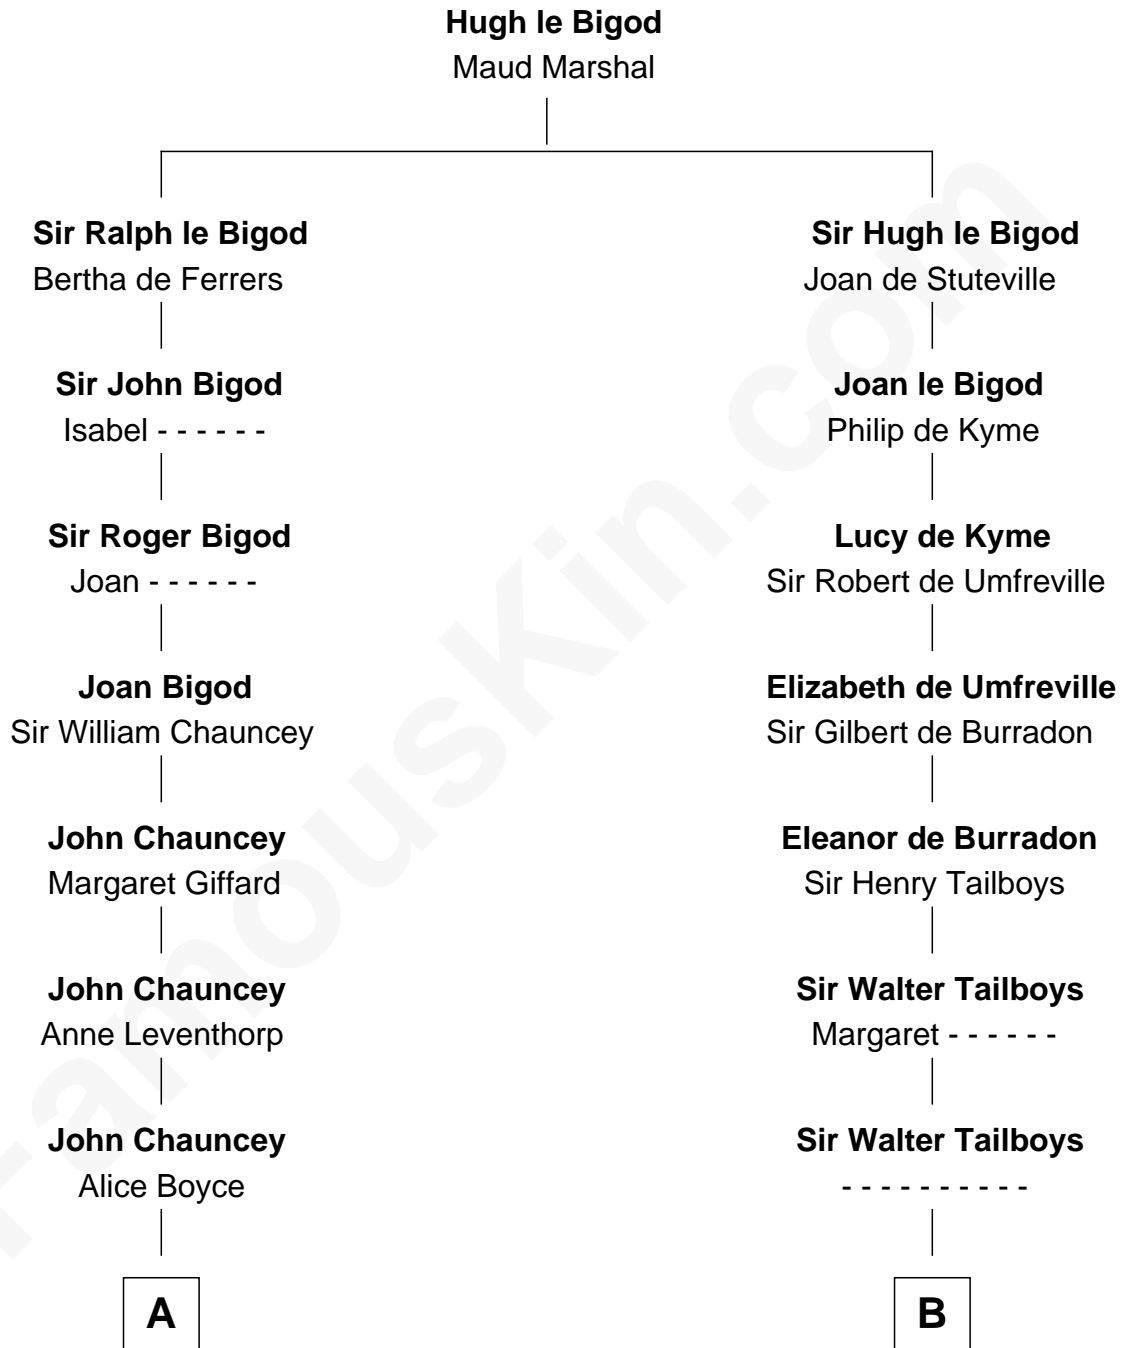

**FamousKin.com**  
**Relationship Chart of**  
**Frank Lloyd Wright**  
*American Architect*

18th cousin 3 times removed of

**Charles Carroll**  
*Signer of the Declaration of Independence*

**C**

**Capt. Russell Hubbard**

Mary Gray

**Martha Hubbard**

David Wright

**Rev. David Wright**

Abigail Goddard

**William Carey Wright**

Anna Lloyd Jones

**Frank Lloyd Wright**