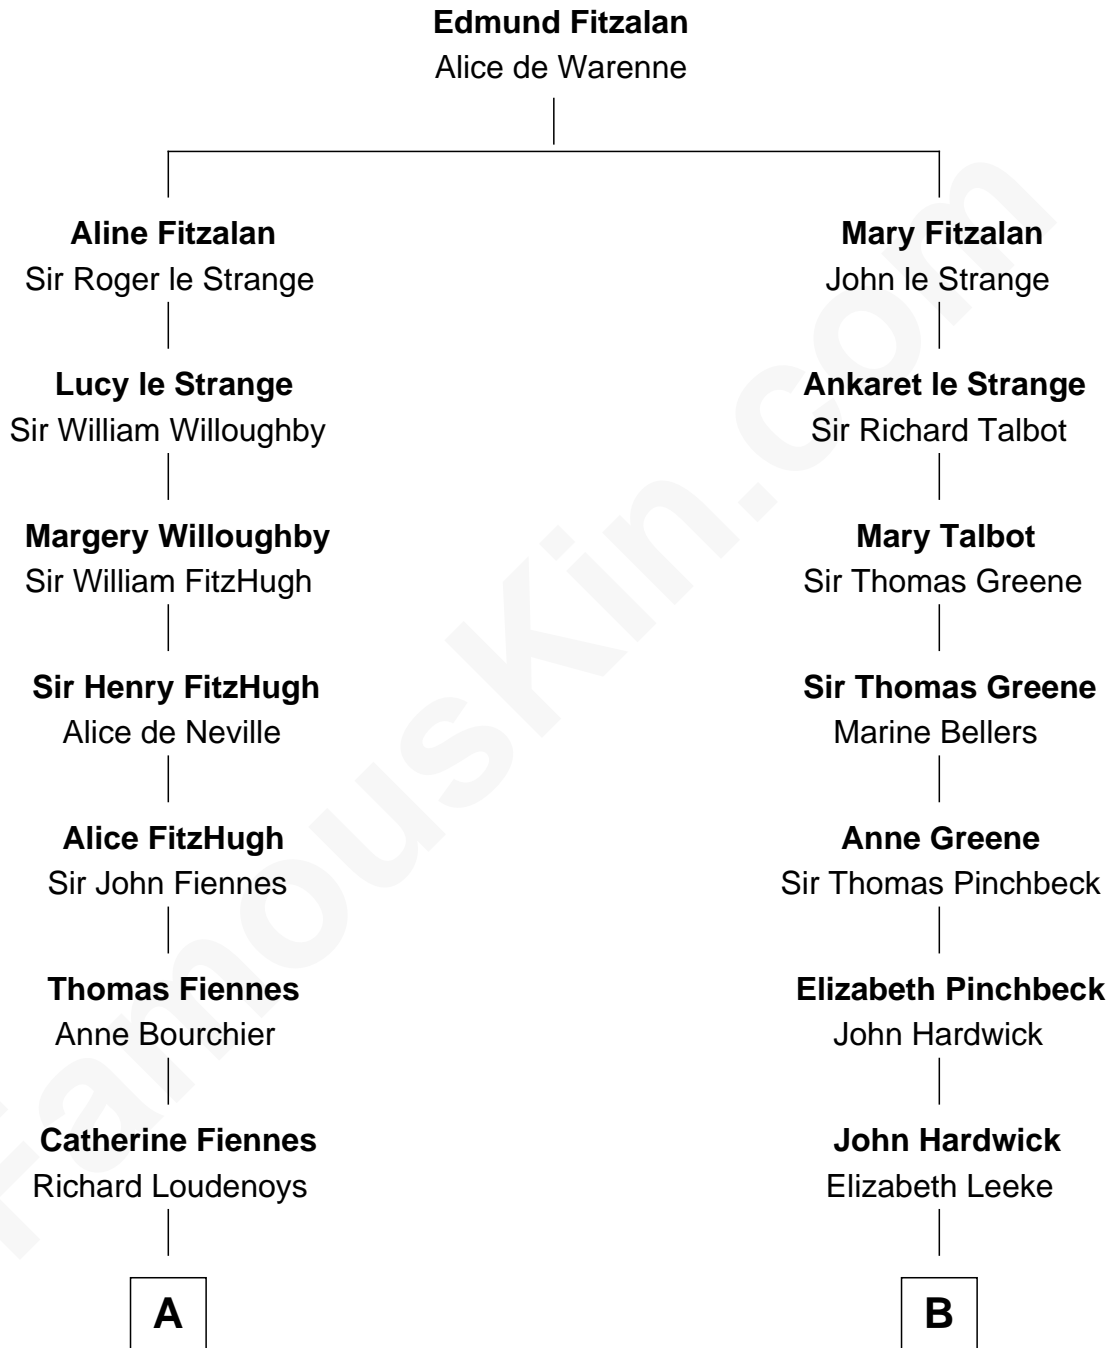

FamousKin.com
Relationship Chart of
Frank Lloyd Wright
American Architect

14th cousin 5 times removed of

Charles Carroll
Signer of the Declaration of Independence

C

—
Rev. David Wright

Abigail Goddard

—
William Carey Wright

Anna Lloyd Jones

—
Frank Lloyd Wright

American Architect

FamousKin.com