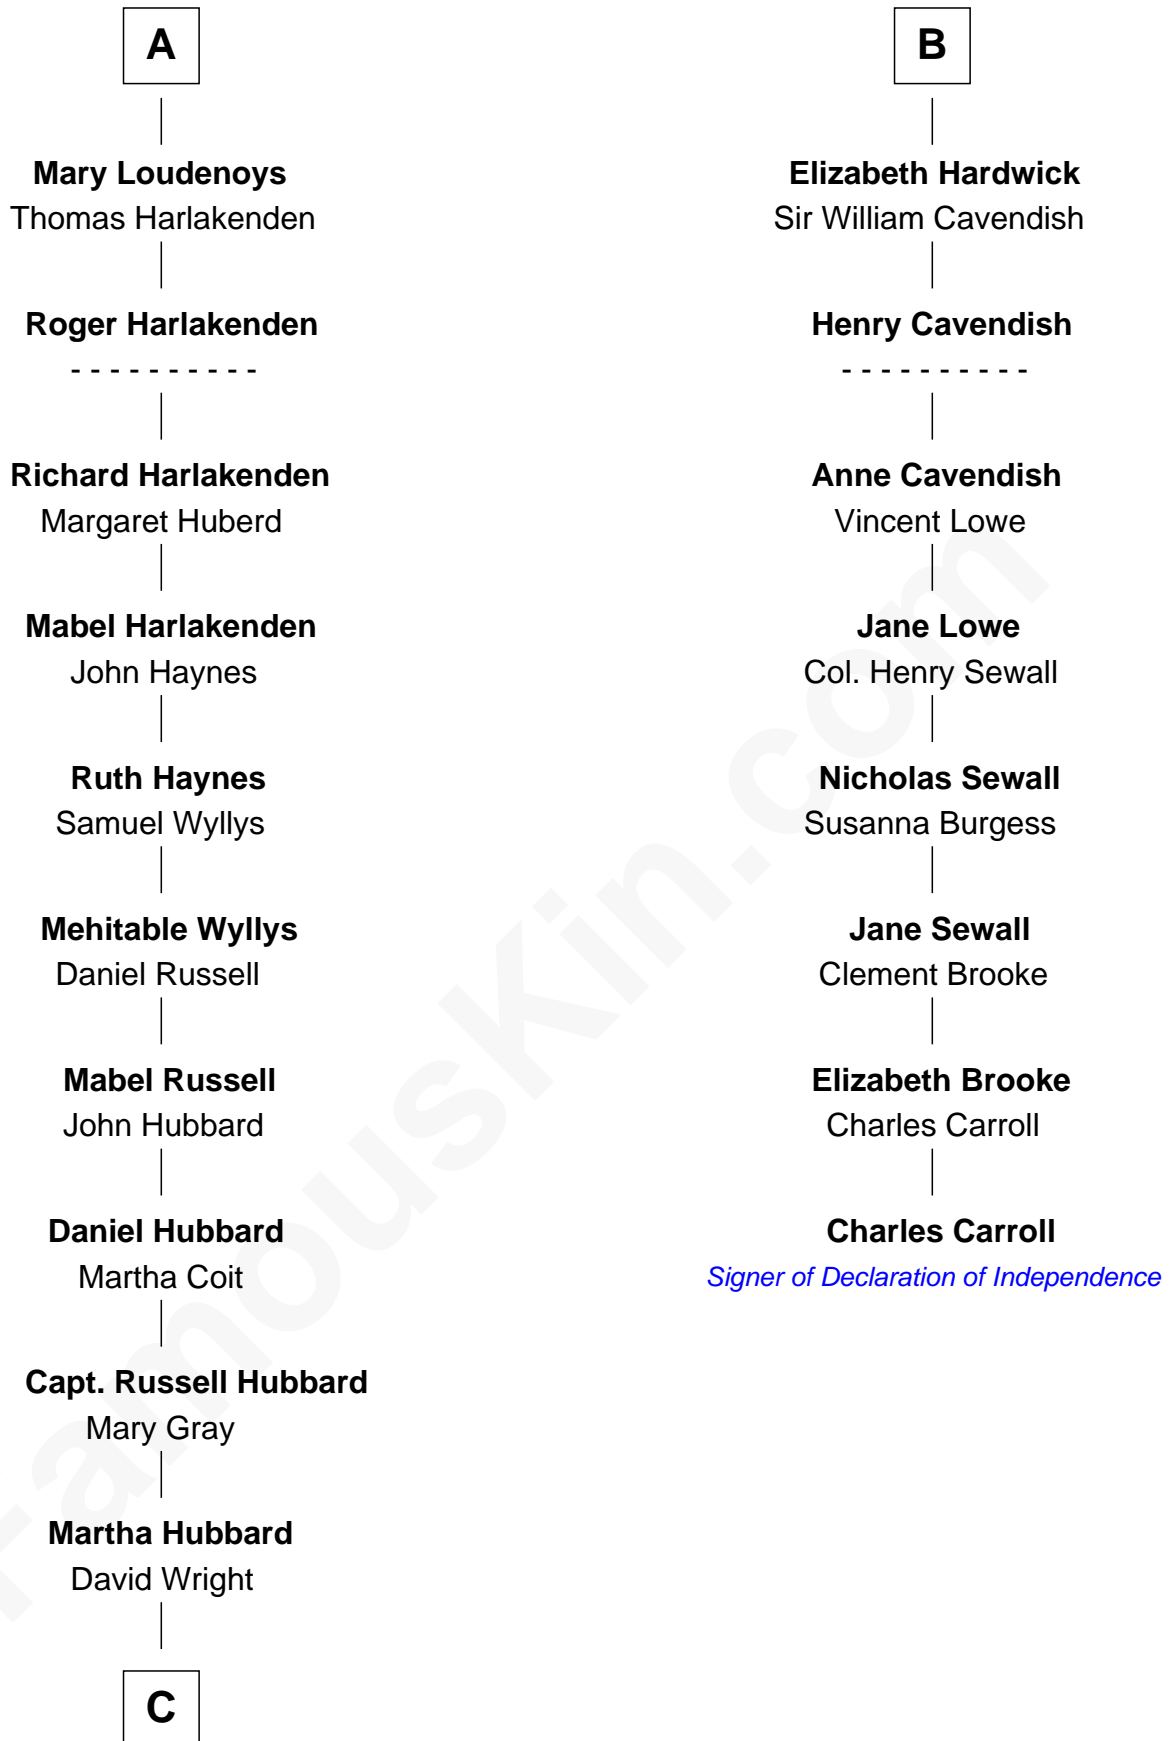

FamousKin.com
Relationship Chart of
Frank Lloyd Wright
American Architect

14th cousin 5 times removed of

Charles Carroll
Signer of the Declaration of Independence

C

—
Rev. David Wright

Abigail Goddard

—
William Carey Wright

Anna Lloyd Jones

—
Frank Lloyd Wright

American Architect

FamousKin.com