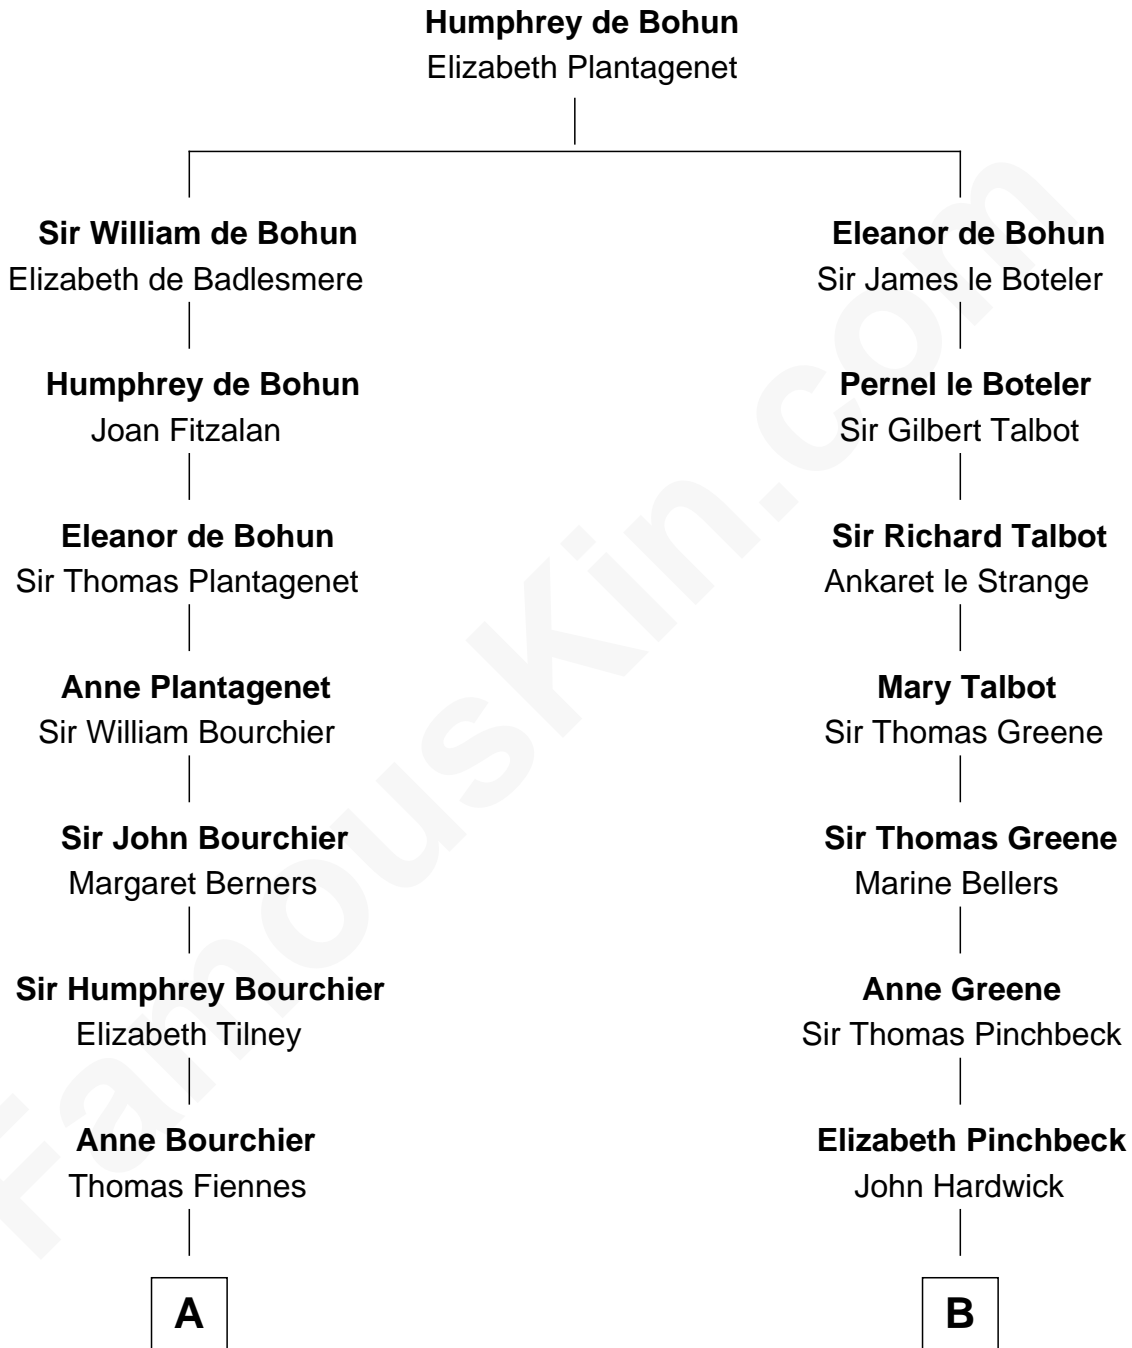

FamousKin.com
Relationship Chart of
Frank Lloyd Wright
American Architect

15th cousin 5 times removed of

Charles Carroll
Signer of the Declaration of Independence

C

—
Martha Hubbard

David Wright

—
Rev. David Wright

Abigail Goddard

—
William Carey Wright

Anna Lloyd Jones

—
Frank Lloyd Wright

American Architect

FamousKin.com