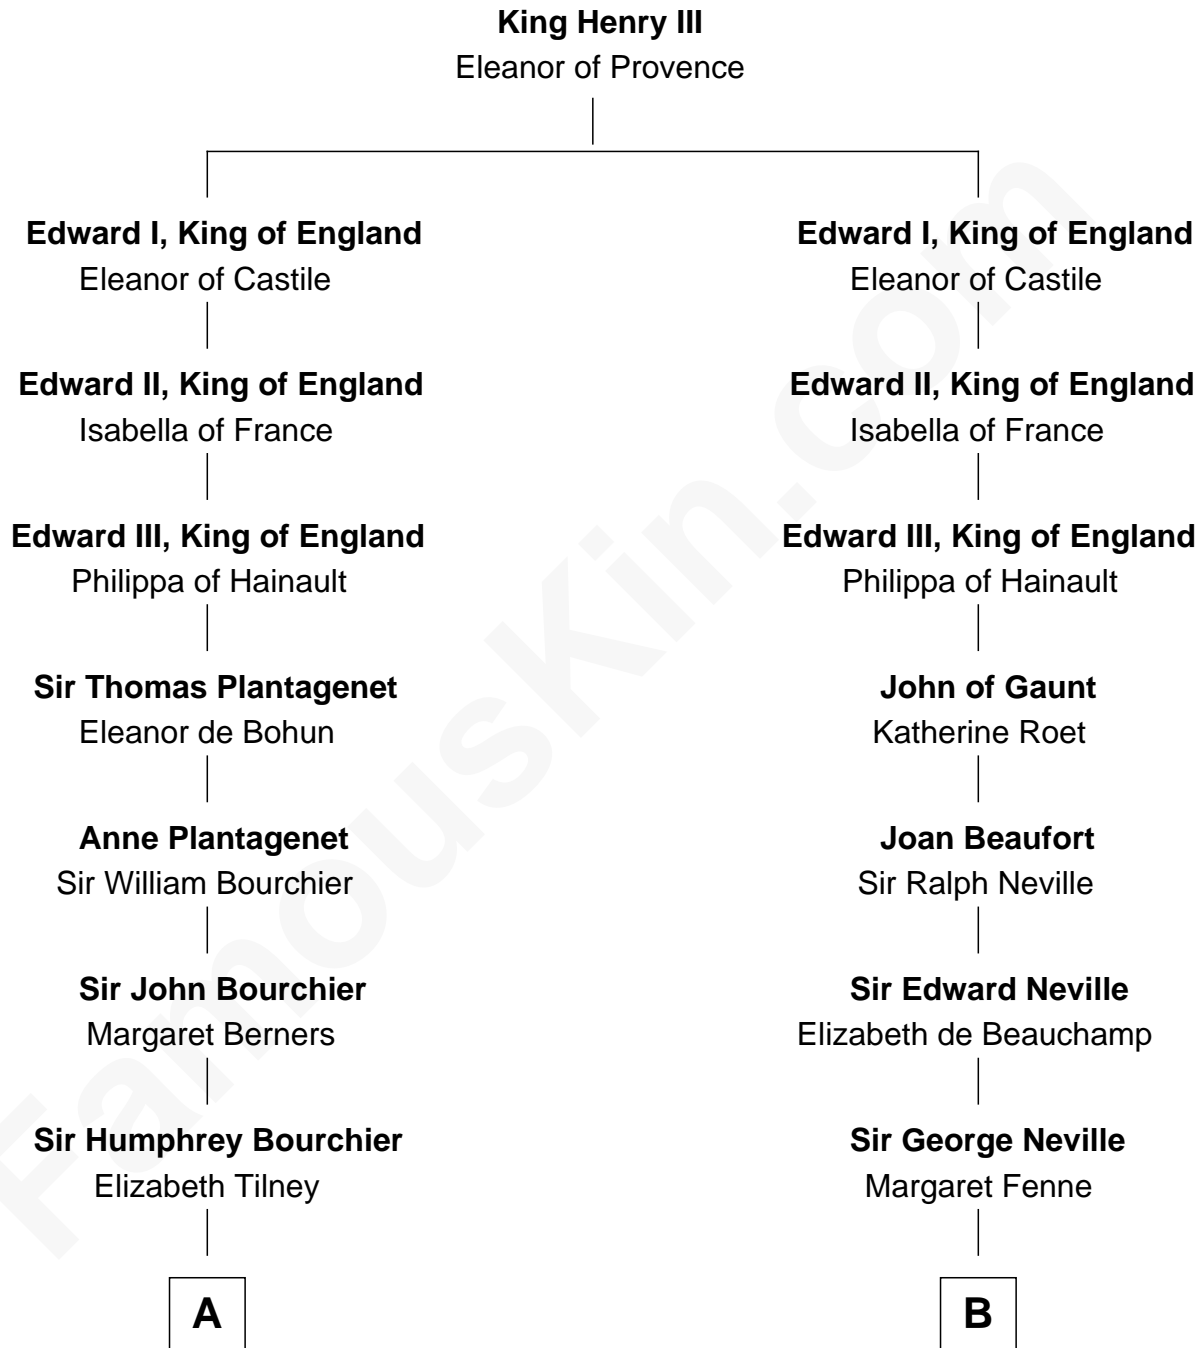

FamousKin.com
Relationship Chart of
Frank Lloyd Wright
American Architect

15th cousin 6 times removed of
Daniel Carroll
Signer of the U.S. Constitution

FamousKin.com